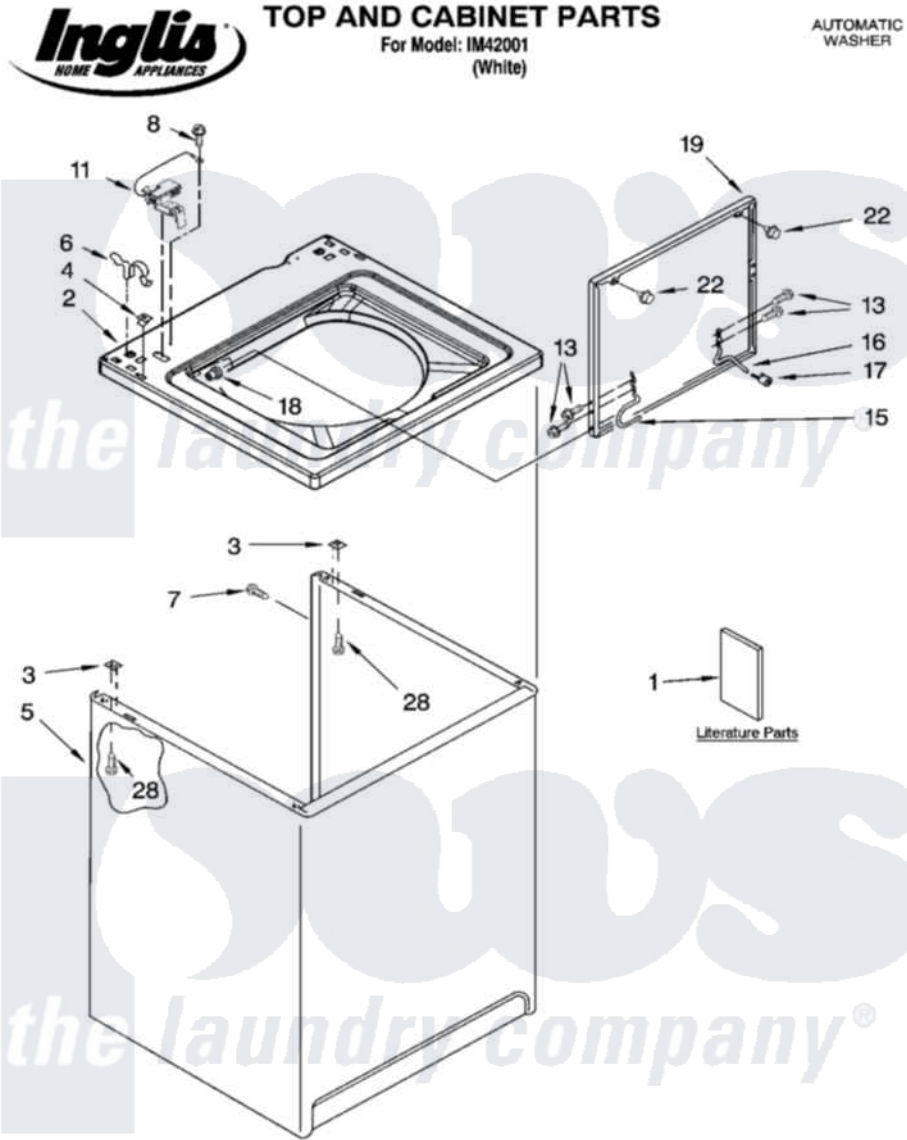

# Whirlpool IM42001 01 - TOP AND CABINET PARTS

1-04 Litho in U.S.A. (dtd)

1

Part No. 8180200

Whirlpool Residential Whirlpool IM42001 Washer Parts Parts Diagram 01 - TOP AND CABINET PARTS

[Click on the part number to view part](#)

Item	Original Part Number	Replaced By	Status	Part Description
1	LIT3361044		Not Available	Literature Parts (Installation Instructions)
"	LIT3955166		Not Available	Literature Parts (Use & Care Guide)
"	LIT3955536		Not Available	Literature Parts (Energy Guide)
"	LIT8541941		Not Available	Literature Parts (Wiring Diagram)
2	<a href="#">8318068</a>			Top
3	62750			Spacer, Cabinet To Top (4)
4	<a href="#">357213</a>			Nut, Push-In
5	<a href="#">63424</a>			Cabinet
6	<a href="#">62780</a>			Clip, Top And Cabinet And Rear Panel
7	3357011	<a href="#">308685</a>		Side Trim )
8	<a href="#">3351614</a>			Screw, Gearcase Cover Mounting
11	<a href="#">8318084</a>			Switch, Lid
13	3351355	<a href="#">W10119828</a>		Screw, Lid Hinge Mounting

15	<a href="#">8318088</a>	Hinge, Lid
16	<a href="#">54583</a>	Hinge, Lid
17	<a href="#">19119</a>	Bumper, Lid Hinge
18	<a href="#">21258</a>	Bearing, Lid Hinge
19	8542383	<a href="#">W10193857</a> Lid
22	<a href="#">9724509</a>	Bumper, Lid
28	<a href="#">3390631</a>	Screw, 10-16 X 3/8