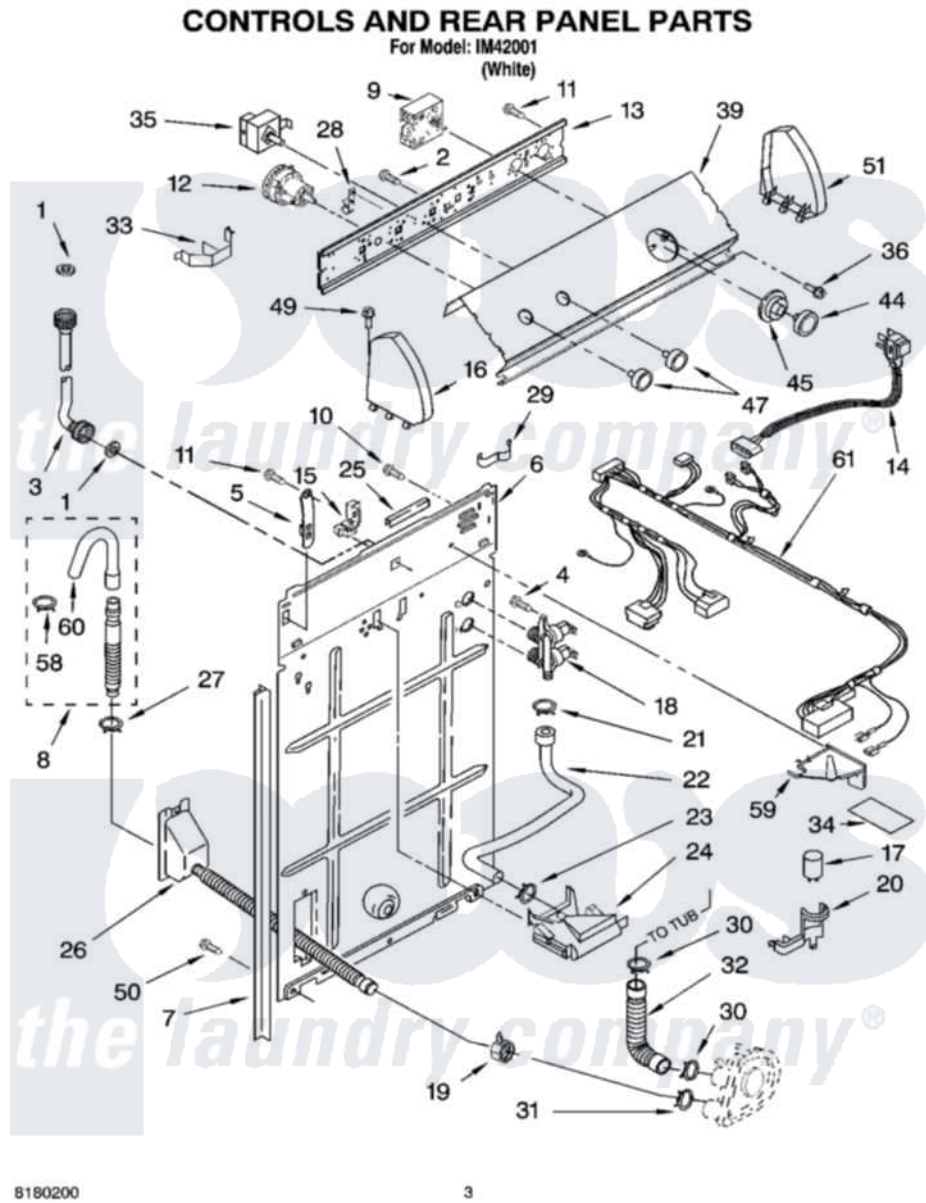

Whirlpool IM42001 02 - CONTROLS AND REAR PANEL PARTS

8180200

3

Whirlpool [Residential Whirlpool IM42001 Washer Parts](#) Parts Diagram 02 - CONTROLS AND REAR PANEL PARTS
Click on the part number to view part

Item	Original Part Number	Replaced By	Status	Part Description
1	3976300	16123		Washer Inlet-Hose Miscellaneous Parts Must be Ordered Separately.
2	3400073			Screw, Ground
3	3949374	89503		Hose-Inlet
"	3949375	89503		Hose-Inlet
4	9740848			Screw, Mixing Valve Mounting
5	8318255	8568314		Strap, Console
6	3357978			Panel, Rear
7	62747			Pad, Rear Panel
8	3951609	285664		Hose
"	661577	285666		Hose
"	3357090	285702		Hose
9	8541939			Timer, Control
10	3351614			Screw, Gearcase Cover Mounting
11	90767			Screw, 8A X 3/8 HeX Washer Head Tapping

12	3366849	W10339228	Switch-WL
13	3948608		Bracket, Control
14	661661	285800	Cord-Power
15	3952821	285777	Relief-Str
16	8271365	279962	Endcap
17	661606	8572717	Capacitor, Motor Start
18	3952164	285805	Valve-Inlet
19	3976395		Restraint, Hose
20	8318201	8318046	Clip, Capacitor
21	301958	596669	Clamp, Manifold
22	8541607	3357328	Hose, Vacuum Break
23	370450	596669	Clamp, Manifold
24	387606	3360977	Break-Vac
25	303294	3367669	Protector, Edge
26	8317940	W10358149	Drain Hose Assembly
27	3366912	356138	Clamp, Hose
28	8317975		Restraint, Harness
29	3347812	8528351	Clip
30	3363366	616099	Clamp
31	8317496	285655	Clamp, Hose
32	3951449	285871	Hose
33	8055003		Clip, Harness And Pressure Switch
34	3976286		Shield, Capacitor
35	661612	W10168256	Switch, Water Temperature
36	3400818		Screw, Timer Mounting
39	3954229	Not Available	Panel, Console
44	8271345	3957824	Knob, Timer
45	8271351	3957849	Dial, Timer
47	8271339	3957799	Knob, Control
49	388326		Screw, 8-18 X 1.25
50	62863	3390631	Screw, 10-16 X 3/8
51	8271359	279962	Endcap
58	3366913	3357331	Clamp, Drain
59	8539874		Shield, Suds
60	3357027		Nozzle, Hose Drain
61	3956951		Harness, Wiring