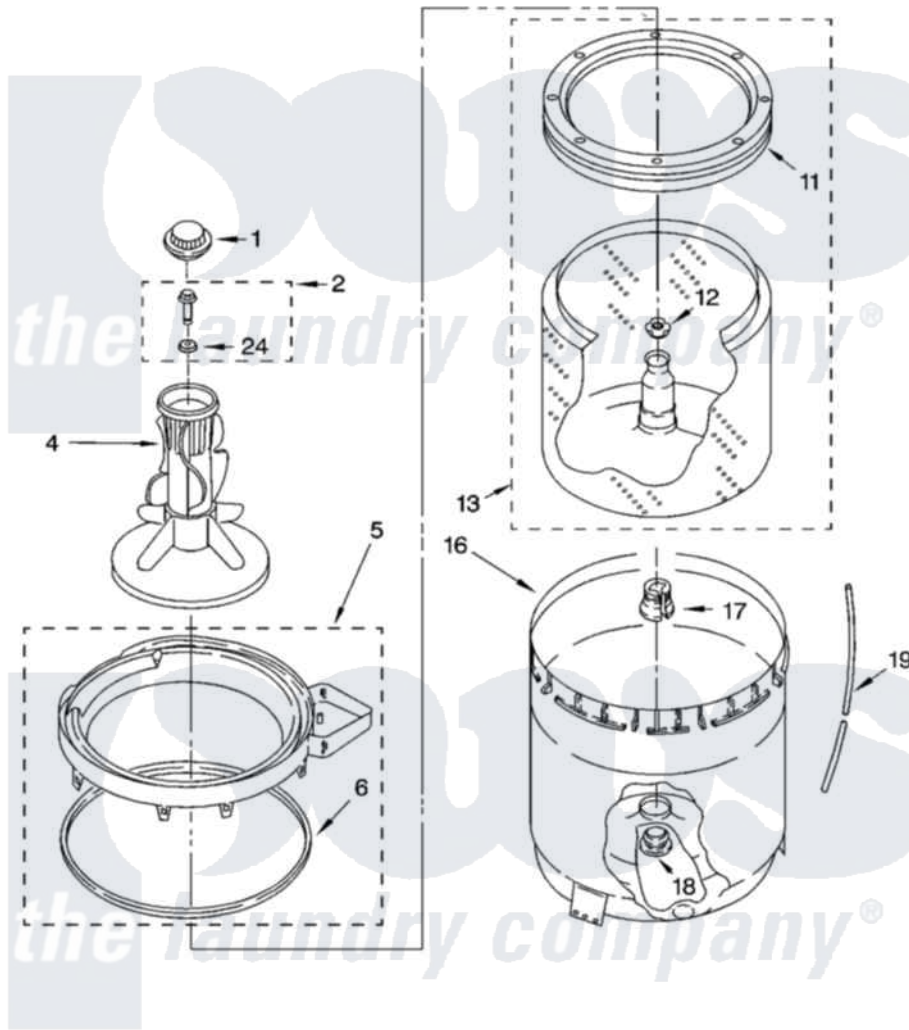

Whirlpool IM42001 03 - AGITATOR, BASKET AND TUB PARTS

AGITATOR, BASKET AND TUB PARTS

For Model: IM42001
(White)

8180200

5

Whirlpool Residential Whirlpool IM42001 Washer Parts Parts Diagram 03 - AGITATOR, BASKET AND TUB PARTS
Click on the part number to view part

Item	Original Part Number	Replaced By	Status	Part Description
1	3355758			Cap, Agitator
2	358237			Screw And Washer
4	63235			Agitator Assembly
5	8528150	W10445870		Ring-Tub
6	3976308			Gasket, Tub Ring
11	8519788	387240		Ring, Balance
12	21366			Nut, Spanner
13	8526016	W10389328		Clothes Container, Assembly
16	63849			Strain Relief, Power Cord
17	389140			Tub Block, Basket Drive
18	383727			Gasket, Centerpod
19	3347780	353244		Hose, Pressure Switch
24	3949550			Washer