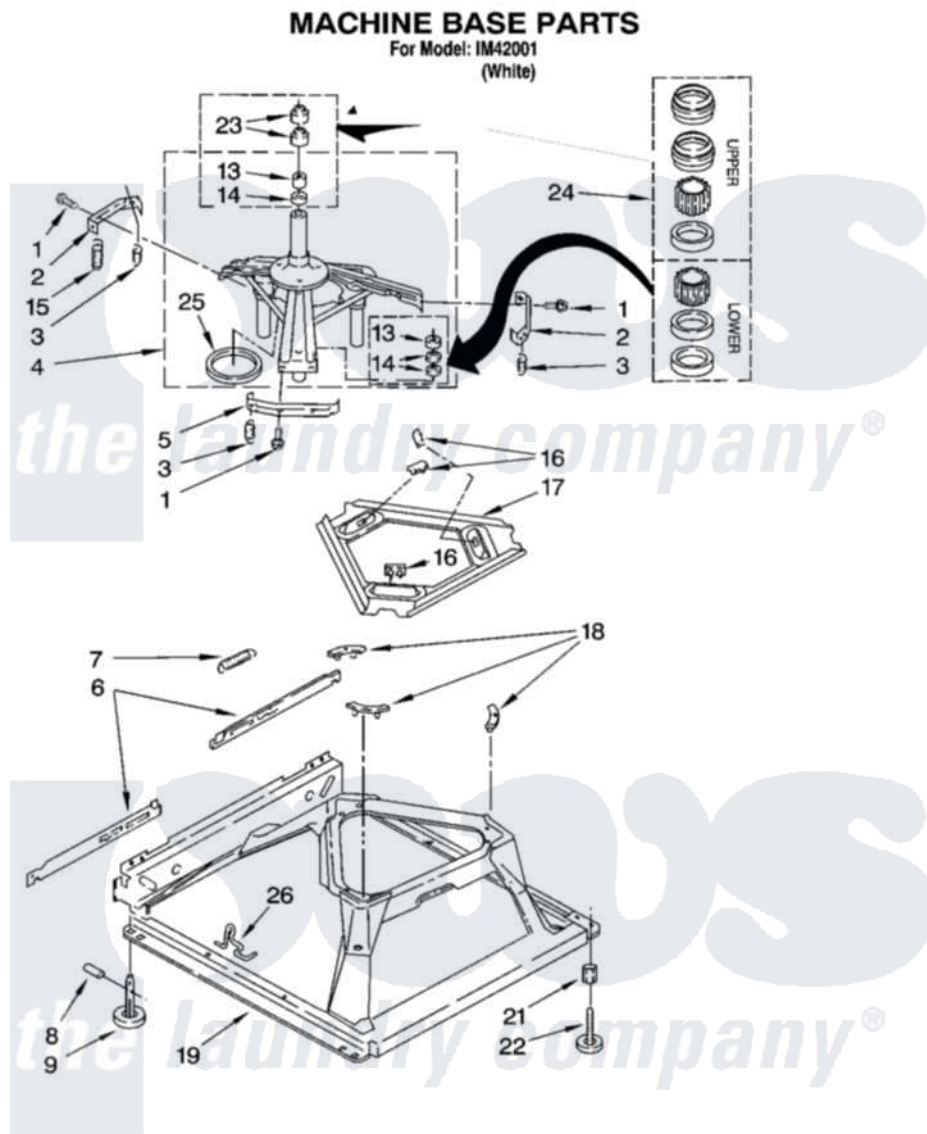

Whirlpool IM42001 05 - MACHINE BASE PARTS

Whirlpool [Residential Whirlpool IM42001 Washer Parts](#) Parts Diagram 05 - MACHINE BASE PARTS
[Click on the part number to view part](#)

Item	Original Part Number	Replaced By	Status	Part Description
1	3400076			Screw, Bracket Mounting
2	64067			Bracket, Spring Outer
3	63907			Spring, Suspension
4	3362087	280184		Support
5	64065			Bracket, Spring Outer
6	63466			Link, Leveling Mechanism
7	62597	8316845		Spring
8	62837			Pin, Knurled
9	62596	285244		Feet-Leveling
13	3347047	8546455		Bearing, Centerpost
14	357409	359449		Seal, Agitator Shaft
15	388492	W10250667		Spring, Counterweight
16	62568	285219		Pad
17	3946509			Plate, Suspension
18	3363660	285744		Pad
19	3946512	285771		Base

21	3359452		Nut, Lock
22	389102	W10001130	Foot, Leveling
23	356934	8577376	Seal, Centerpost
24	285203		Centerpost Bearing Kit
25	63134		Ring, Sound Deadening
26	63806	W10145155	Retainer, Suspension Spring