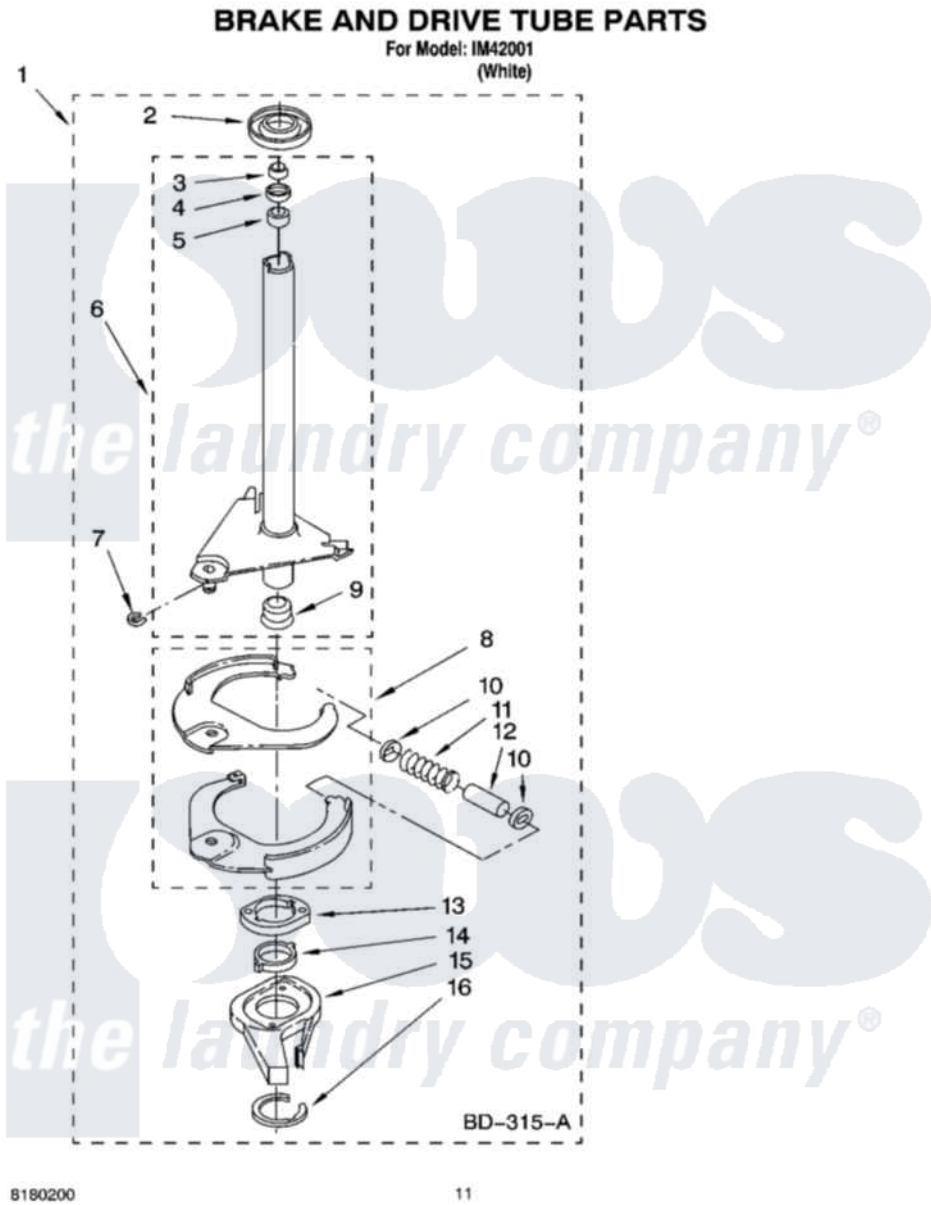

Whirlpool IM42001 07 - BRAKE AND DRIVE TUBE PARTS

Whirlpool [Residential Whirlpool IM42001 Washer Parts](#) Parts Diagram 07 - BRAKE AND DRIVE TUBE PARTS
 Click on the part number to view part

Item	Original Part Number	Replaced By	Status	Part Description
1	388952	285792		Basketdrive
2	62658			Ring, Thrust
3	91939			Seal, Shaft
4	356427			Seal, Spin Pinion
5	356937			Spacer, Drive Tube
6	64027	64208		Tube-Spin
7	64035	W10083190		Ring, Retaining
8	64232	285438		Shoe-Brake
9	62703	8546462		"T" Bearing, Spin Tube
10	62648	285658		Sleeve
11	387806		Not Available	Spring, Brake
12	62909	285658		Sleeve
13	63023	8546461		Cam, Brake Release
14	63022			Sleeve, Cam
15	64194	285790		Lining
16	90368	W10083200		Ring, Retaining