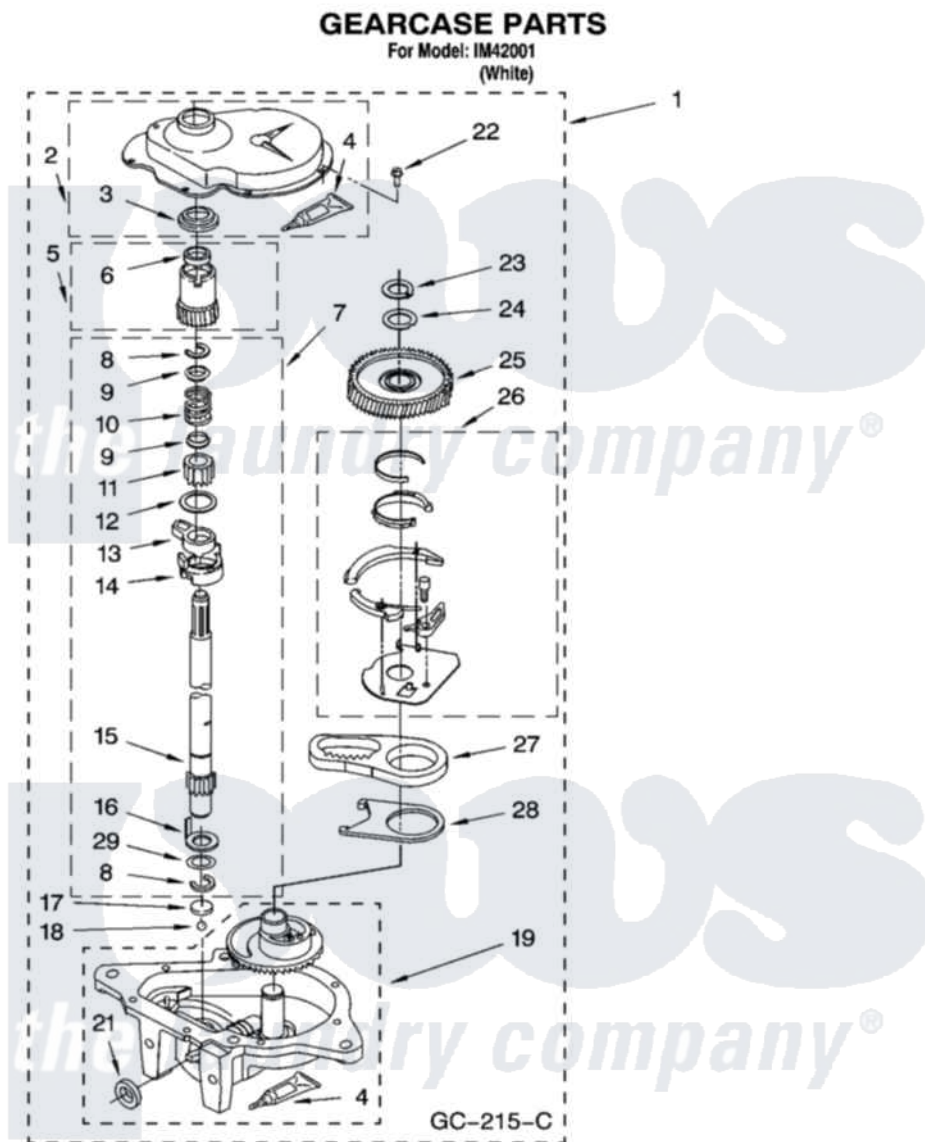

# Whirlpool IM42001 08 - GEARCASE PARTS

12

8180200

Whirlpool Residential Whirlpool IM42001 Washer Parts Parts Diagram 08 - GEARCASE PARTS  
Click on the part number to view part

| Item | Original Part Number    | Replaced By             | Status        | Part Description      |
|------|-------------------------|-------------------------|---------------|-----------------------|
| 1    | 3360630                 | <a href="#">3360629</a> |               | Gearcase              |
| 2    | <a href="#">285202</a>  |                         |               | Cover, Gearcase       |
| 3    | <a href="#">3349985</a> |                         |               | Seal, Gearcase Cover  |
| 4    | <a href="#">285195</a>  |                         |               | Sealer Sealer, Gasket |
| 5    | 63320                   | <a href="#">285362</a>  |               | Gear and Pinion       |
| 6    | <a href="#">356427</a>  |                         |               | Seal, Spin Pinion     |
| 7    | <a href="#">389387</a>  |                         |               | Shaft, Agitator       |
| 8    | 90369                   |                         | Not Available | Ring, Retaining (2)   |
| 9    | <a href="#">62677</a>   |                         |               | Retainer, Spring      |
| 10   | <a href="#">62676</a>   |                         |               | Spring, Agitator      |
| 11   | 63273                   | <a href="#">285509</a>  |               | Shaft, Agitator       |
| 12   | <a href="#">62619</a>   |                         |               | Washer, Agitator Gear |
| 13   | 62580                   | <a href="#">285206</a>  |               | Cam-Agitator          |
| 14   | 62581                   | <a href="#">285206</a>  |               | Cam-Agitator          |
| 15   | <a href="#">285509</a>  |                         |               | Shaft, Agitator       |
| 16   | <a href="#">62618</a>   |                         |               | Washer, Cam Thrust    |