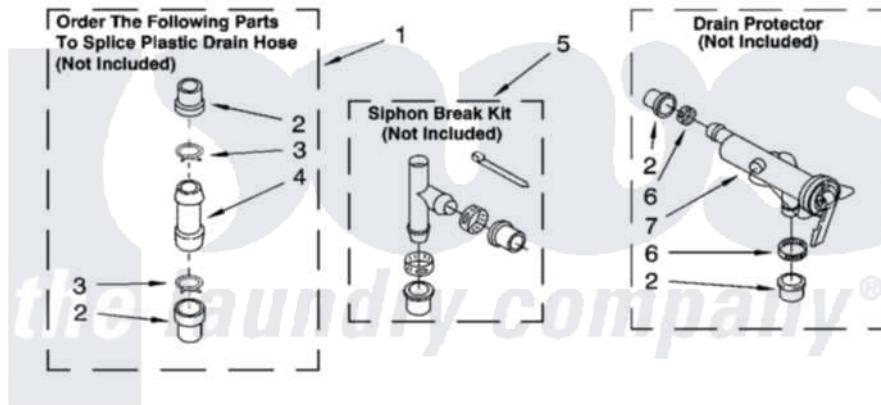

WATER SYSTEM PARTS

For Model: IM42001
(White)

WS400

8180200

13

Whirlpool [Residential Whirlpool IM42001 Washer Parts](#) Parts Diagram 09 - WATER SYSTEM PARTS
Click on the part number to view part

Item	Original Part Number	Replaced By	Status	Part Description
1	285442			Water System Parts
2	285321			Water System Parts
3	370447	285655		Clamp, Hose
4	16272			Connector, Straight
5	285320			Water System Parts
6	65349	285655		Clamp, Hose
7	367031			Water System Parts