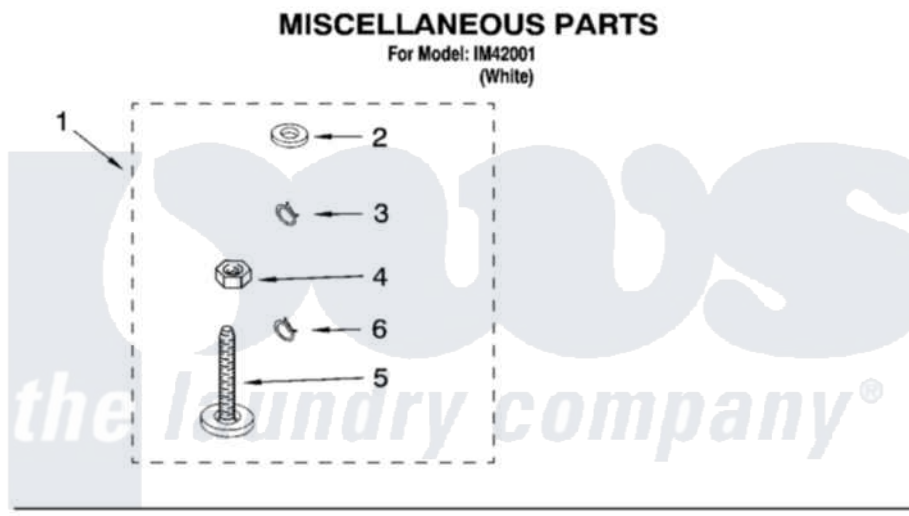

**Whirlpool IM42001 10 - MISCELLANEOUS PARTS, OPTIONAL PARTS
(NOT INCLUDED)**

Whirlpool [Residential Whirlpool IM42001 Washer Parts](#) Parts Diagram 10 - MISCELLANEOUS PARTS, OPTIONAL PARTS (NOT INCLUDED)

[Click on the part number to view part](#)

Item	Original Part Number	Replaced By	Status	Part Description
1	3976263	285654		Parts-Misc
2	3976300	16123		Washer Inlet-Hose Miscellaneous Parts Must be Ordered Separately.
3	3366912	356138		Clamp, Hose
4	3359452			Nut, Lock
5	389102	W10001130		Foot, Leveling
6	3366913	3357331		Clamp, Drain
	72017			Paint, Touch-Up
"	350938			Paint, Pressurized Spray B
"	350930			Paint, Pressurized Spray B
"	799344			Paint, Touch-Up)
"	BLANK		Not Available	OIL
"	350572			Oil
"	BLANK		Not Available	LUBRICANT