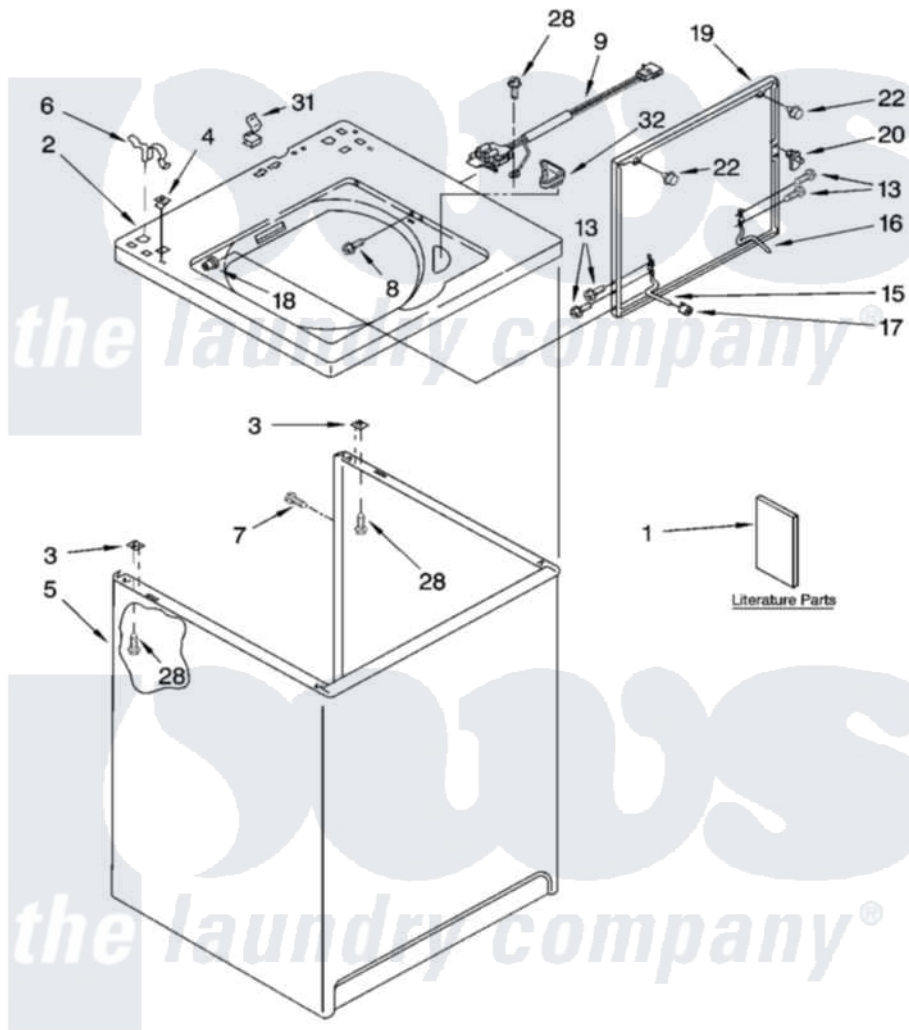

Whirlpool IM43000 01 - TOP AND CABINET PARTS

TOP AND CABINET PARTS

For Model: IM43000
(White)

AUTOMATIC
WASHER

9-03 Litho in U.S.A. (dtd)

1

Part No. 8180093

Whirlpool [Residential Whirlpool IM43000 Washer Parts](#) Parts Diagram 01 - TOP AND CABINET PARTS

[Click on the part number to view part](#)

Item	Original Part Number	Replaced By	Status	Part Description
1	LIT3361044		Not Available	Literature Parts (Installation Instructions)
"	LIT3955167		Not Available	Literature Parts (Use & Care Guide)
"	LIT8541944		Not Available	Literature Parts (Wiring Diagram)
"	LIT3955534		Not Available	Literature Parts (Energy Guide)
2	8271378			Top
3	62750			Spacer, Cabinet To Top (4)
4	357213			Nut, Push-In
5	63424			Cabinet
6	62780			Clip, Top And Cabinet And Rear Panel
7	3357011	308685		Side Trim)
8	3356311			Screw And Washer, Lid Switch Shield
9	3949237	3949247		Switch-Lid
13	3351355	W10119828		Screw, Lid Hinge Mounting

15	54584		Hinge, Lid
16	91770		Hinge, Lid
17	19119		Bumper, Lid Hinge
18	21258		Bearing, Lid Hinge
19	3361411	W10193874	Lid
20	358684		Strike, Lid Switch
22	9724509		Bumper, Lid
28	3390631		Screw, 10-16 X 3/8
31	90016		Clip, Pressure Switch Hose
32	3362952		Dispenser, Bleach