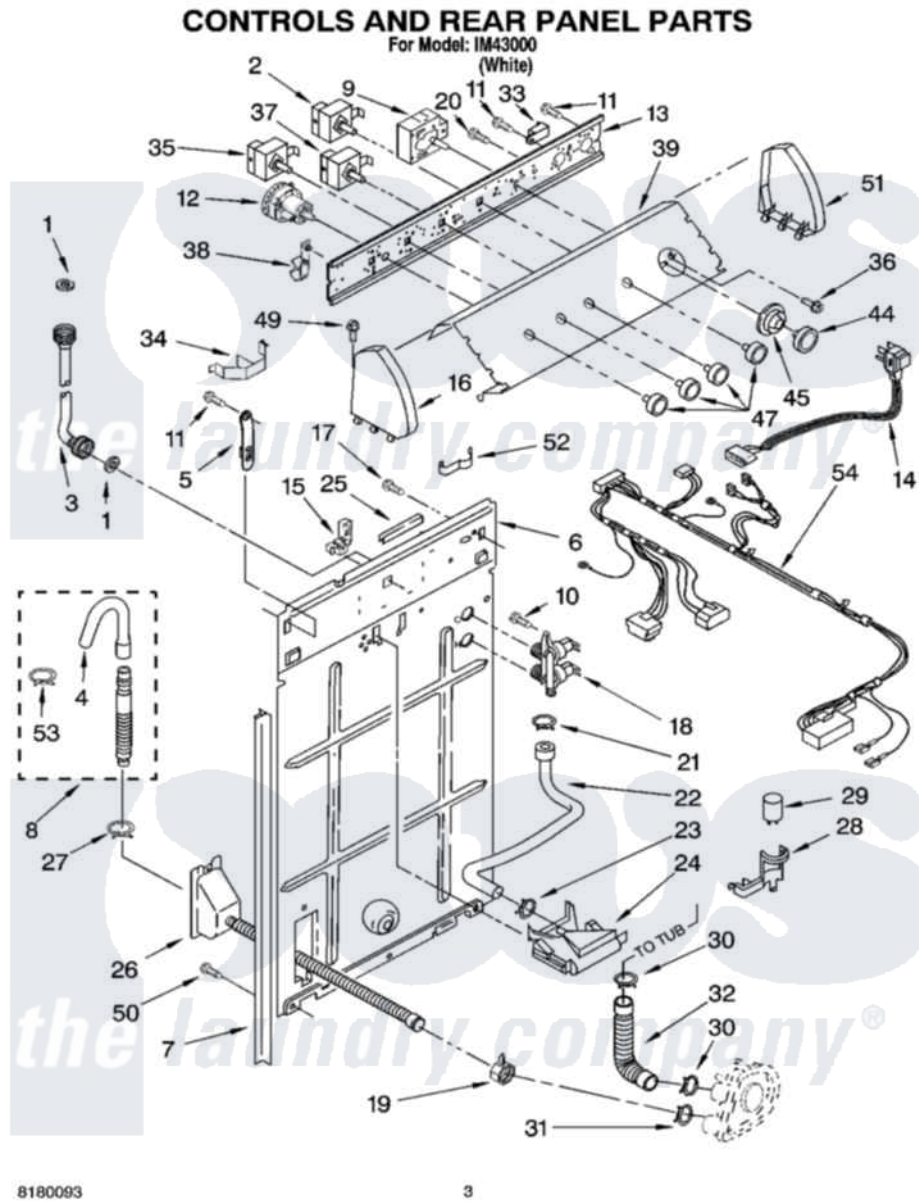

Whirlpool IM43000 02 - CONTROLS AND REAR PANEL PARTS

Whirlpool Residential Whirlpool IM43000 Washer Parts Parts Diagram 02 - CONTROLS AND REAR PANEL PARTS
Click on the part number to view part

Item	Original Part Number	Replaced By	Status	Part Description
1	3976300	16123		Washer Inlet-Hose Miscellaneous Parts Must be Ordered Separately.
2	3949187	W10168262		Switch, Rotary
3	3949374	89503		Hose-Inlet
"	3949375	89503		Hose-Inlet
4	3357027			Nozzle, Hose Drain
5	8318255	8568314		Strap, Console
6	3357978			Panel, Rear
7	62747			Pad, Rear Panel
8	3951609	285664		Hose
"	661577	285666		Hose
"	3357090	285702		Hose
9	8541942			Timer, Control
10	9740848			Screw, Mixing Valve Mounting
11	90767			Screw, 8A X 3/8 HeX Washer Head Tapping

12	3366846	W10335056	Switch-WL
13	3948608		Bracket, Control
14	661661	285800	Cord-Power
15	3952821	285777	Relief-Str
16	8271365	279962	Endcap
17	3351614		Screw, Gearcase Cover Mounting
18	3955673	285805	Valve-Inlet
19	3976395		Restraint, Hose
20	3400073		Screw, Ground
21	370451	596669	Clamp, Manifold
22	3357328		Hose, Vacuum Break
23	371503	596669	Clamp, Manifold
24	3347034		Break, Vacuum
25	303294	3367669	Protector, Edge
26	8317940	W10358149	Drain Hose Assembly
27	3366912	356138	Clamp, Hose
28	8318201	8318046	Clip, Capacitor
29	661606	8572717	Capacitor, Motor Start
30	3363366	616099	Clamp
31	8317496	285655	Clamp, Hose
32	3951449	285871	Hose
33	694419		Mini-Buzzer
34	8055003		Clip, Harness And Pressure Switch
35	661614		Switch, Water Temperature
36	3400818		Screw, Timer Mounting
37	3949180	W10168257	Switch, Rotary
38	8317975		Restraint, Harness
39	3954236	Not Available	Panel, Console
44	8271345	3957824	Knob, Timer
45	8271351	3957849	Dial, Timer
47	8271339	3957799	Knob, Control
49	388326		Screw, 8-18 X 1.25
50	62863	3390631	Screw, 10-16 X 3/8
51	8271359	279962	Endcap
52	3347812	8528351	Clip
53	3366913	3357331	Clamp, Drain
54	3956653	Not Available	Wiring, Harness (For Detail See Page 9 & 10)