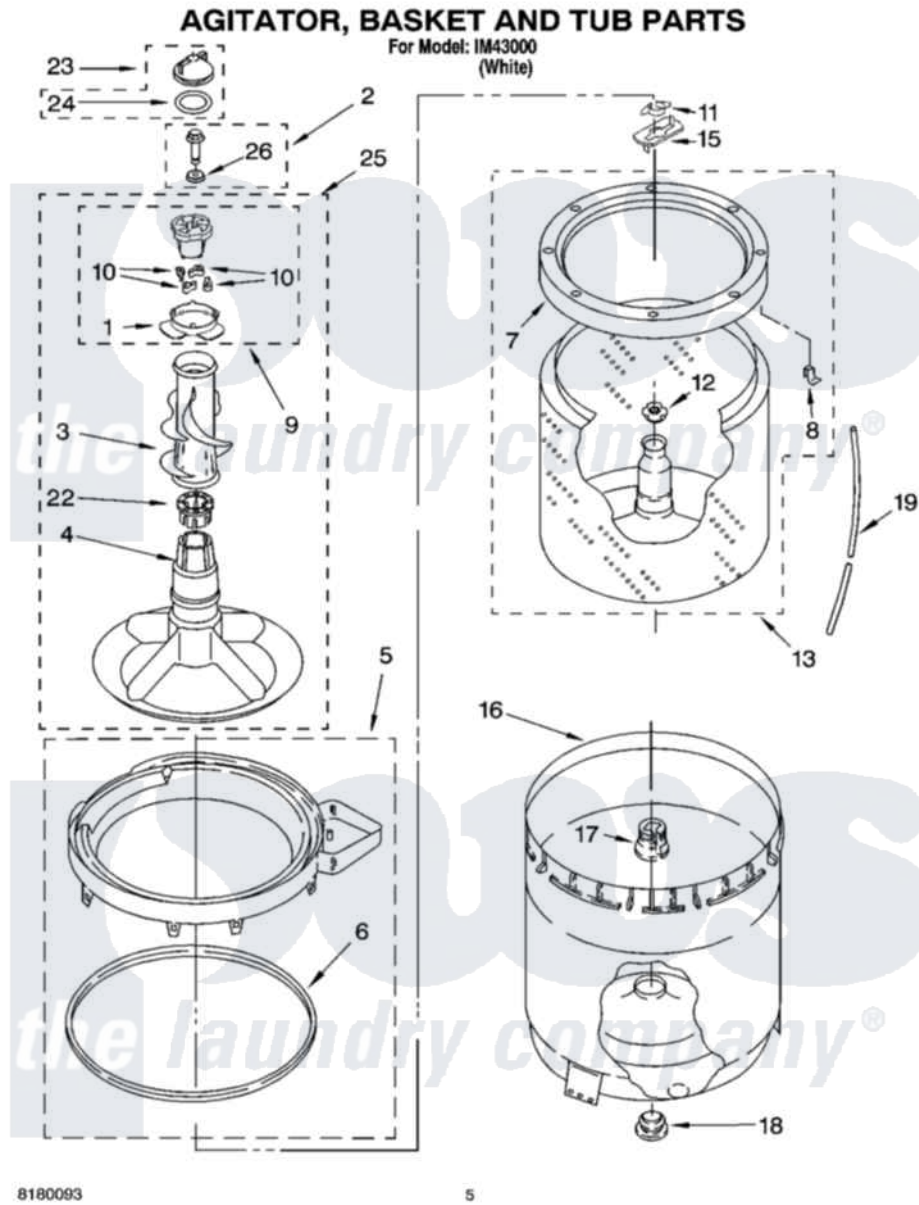

Whirlpool IM43000 03 - AGITATOR, BASKET AND TUB PARTS

Whirlpool [Residential Whirlpool IM43000 Washer Parts](#) Parts Diagram 03 - AGITATOR, BASKET AND TUB PARTS
Click on the part number to view part

Item	Original Part Number	Replaced By	Status	Part Description
1	3363661			Bearing, Driven Cam
2	358237			Screw And Washer
3	3349019			Auger, Agitator
4	3350830			Agitator
5	3360611			Tub Ring And Gasket Assembly
6	3359586			Gasket, Tub Ring
7	3956205			Balance Ring
8	8519815			Clip, Balance Ring
9	3363663	285811		Cam-Agitator
10	3366877	80040		Dog-Agitator
11	3354845			Clip, Agitator
12	21366			Nut, Spanner
13	3956207			Basket And Balance Ring
15	3355921	8543666		Washer, Agitator
16	63125			Tub
17	389140			Tub Block, Basket Drive

18	383727		Gasket, Centerpodt
19	3347780	353244	Hose, Pressure Switch
22	3350389	285587	Washer
23	3354733	W10074580	Cap, Barrier
24	3348855	W10072840	Fabric Softener
25	3350829	285574	Large Ring
26	3949550		Washer