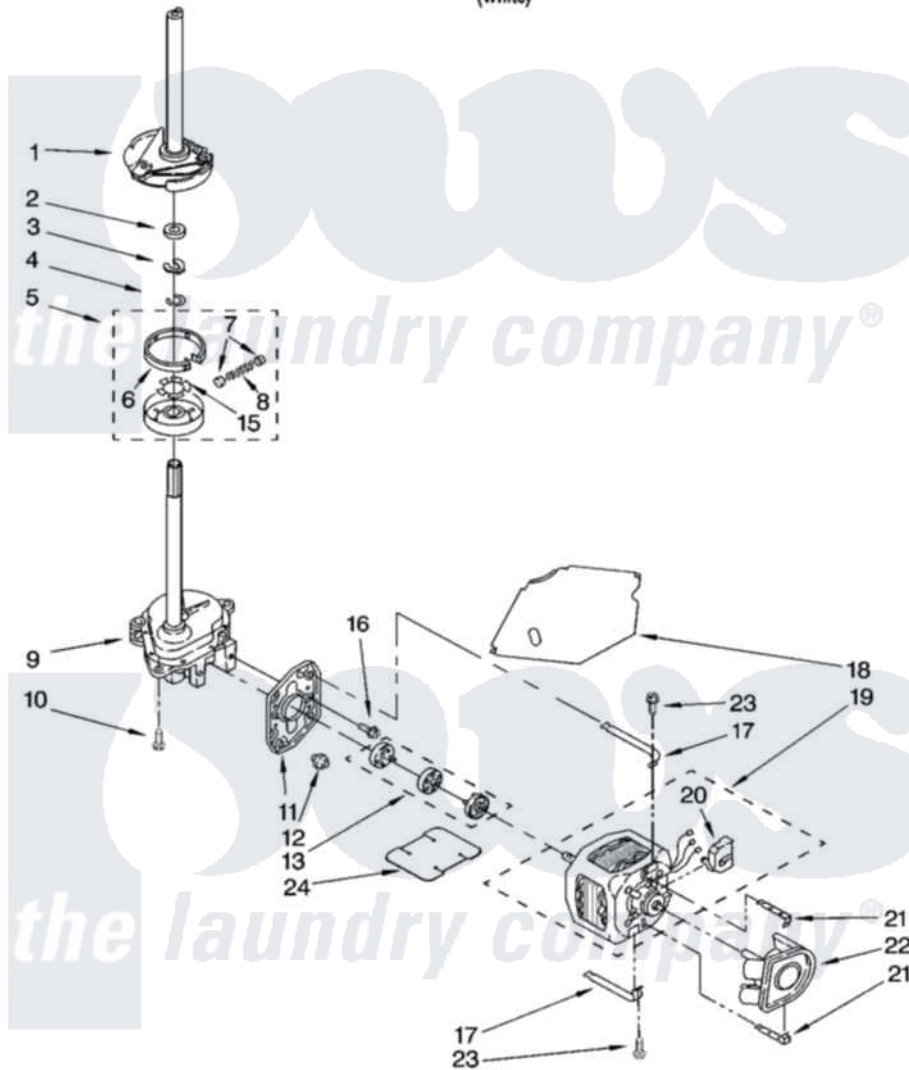

Whirlpool IM43000 04 - BRAKE, CLUTCH, GEARCASE, MOTOR AND PUMP PARTS

BRAKE, CLUTCH, GEARCASE, MOTOR AND PUMP PARTS

For Model: IM43000
(White)

8180093

7

Whirlpool [Residential Whirlpool IM43000 Washer Parts](#) Parts Diagram 04 - BRAKE, CLUTCH, GEARCASE, MOTOR AND PUMP PARTS

[Click on the part number to view part](#)

Item	Original Part Number	Replaced By	Status	Part Description
1	388951	285792		Basketdrive
2	63292			Washer, Spin Tube Thrust
3	62697	W10080230		Ring, Spin Tube Support
4	63283	285353		Ring
5	3951311	285785		Clutch
6	3951308	285790		Lining
7	62646			Cap, Clutch Spring
8	3946792			Spring And Damper Assembly
9	3360630	3360629		Gearcase
10	3357334	3400516		Screw Anti-Rattle
11	62611			Plate, Motor Mount To Gearcase
12	62691			Grommet, Motor
13	285753	285753A		Coupling
15	3355454			Clip, Main Drive

16	3400516		Screw Anti-Rattle
17	3349637	W10086010	Retainer, Motor
18	3362089		Shield, Tub To Motor
19	8528157	661600	Motor, Main Drive
20	3952056		Switch, Main Drive Motor
21	62700	8546127	Retainer, Pump
22	3363394		Pump
23	3387485	273556	Screw, 10-16 X 5/8
24	3946532		Shield, Motor