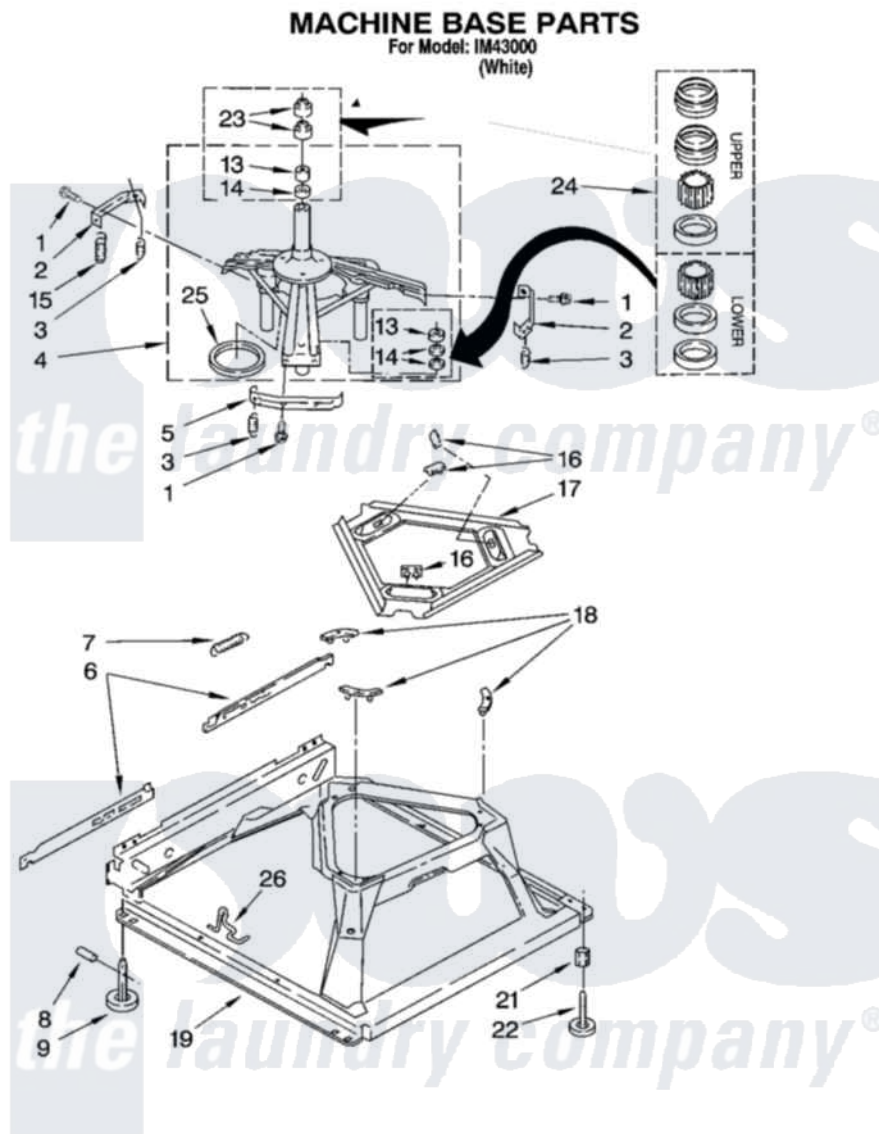

Whirlpool IM43000 05 - MACHINE BASE PARTS

8

8150093

Whirlpool [Residential Whirlpool IM43000 Washer Parts](#) Parts Diagram 05 - MACHINE BASE PARTS
 Click on the part number to view part

Item	Original Part Number	Replaced By	Status	Part Description
1	3400076			Screw, Bracket Mounting
2	64067			Bracket, Spring Outer
3	63907			Spring, Suspension
4	3362087	280184		Support
5	64065			Bracket, Spring Outer
6	63466			Link, Leveling Mechanism
7	62597	8316845		Spring
8	62837			Pin, Knurled
9	62596	285244		Feet-Leveling
13	3347047	8546455		Bearing, Centerpost
14	357409	359449		Seal, Agitator Shaft
15	388492	W10250667		Spring, Counterweight
16	62568	285219		Pad
17	3946509			Plate, Suspension
18	3363660	285744		Pad
19	3946512	285771		Base

21	3359452		Nut, Lock
22	389102	W10001130	Foot, Leveling
23	356934	8577376	Seal, Centerpost
24	285203		Centerpost Bearing Kit
25	63134		Ring, Sound Deadening
26	63806	W10145155	Retainer, Suspension Spring