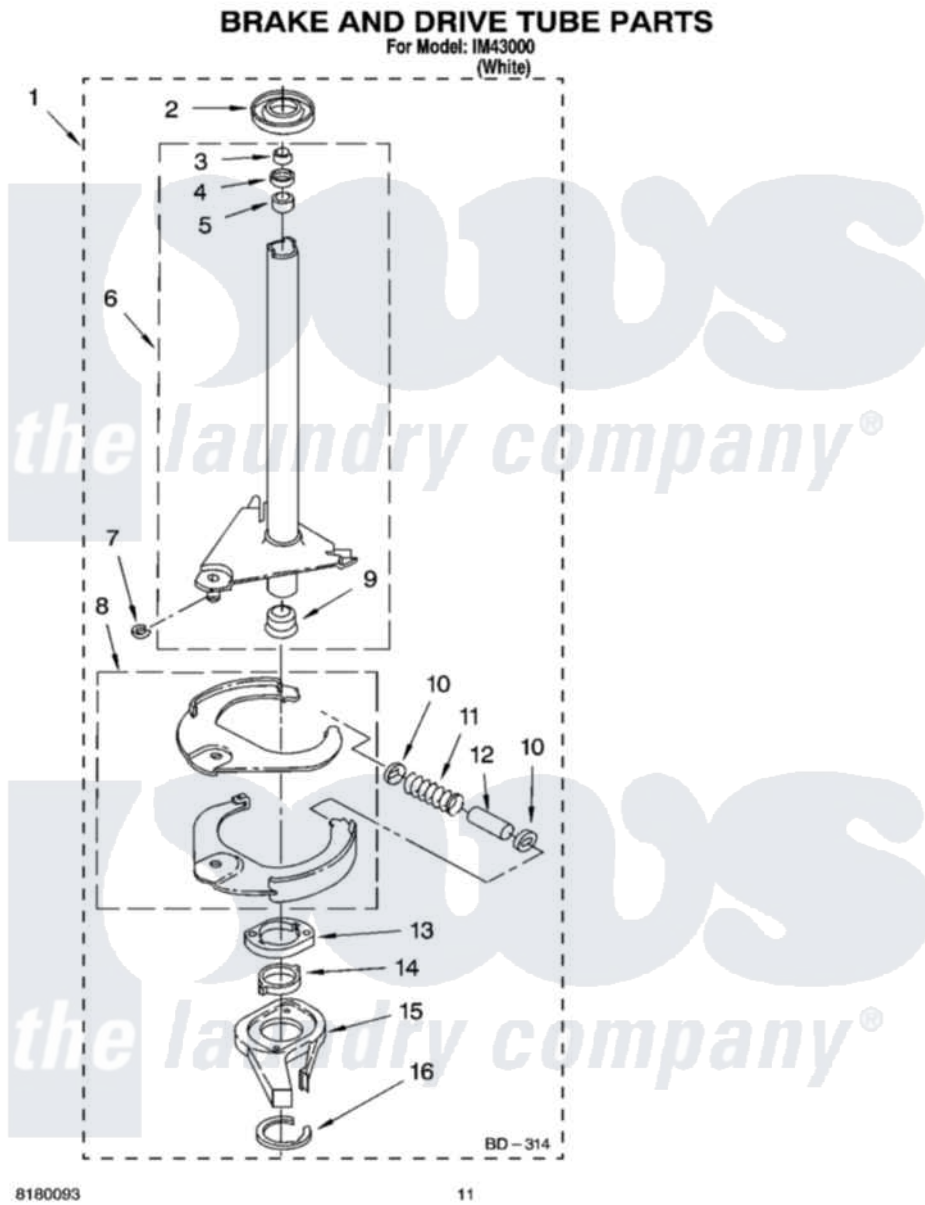

# Whirlpool IM43000 07 - BRAKE AND DRIVE TUBE PARTS

Whirlpool [Residential Whirlpool IM43000 Washer Parts](#) Parts Diagram 07 - BRAKE AND DRIVE TUBE PARTS  
Click on the part number to view part

Item	Original Part Number	Replaced By	Status	Part Description
1	388951	<a href="#">285792</a>		Basketdrive
2	<a href="#">62658</a>			Ring, Thrust
3	<a href="#">91939</a>			Seal, Shaft
4	<a href="#">356427</a>			Seal, Spin Pinion
5	<a href="#">356937</a>			Spacer, Drive Tube
6	64027	<a href="#">64208</a>		Tube-Spin
7	64035	<a href="#">W10083190</a>		Ring, Retaining
8	64232	<a href="#">285438</a>		Shoe-Brake
9	62703	<a href="#">8546462</a>		"T" Bearing, Spin Tube
10	62648	<a href="#">285658</a>		Sleeve
11	62647		Not Available	Spring, Brake
12	62909	<a href="#">285658</a>		Sleeve
13	63023	<a href="#">8546461</a>		Cam, Brake Release
14	<a href="#">63022</a>			Sleeve, Cam
15	64194	<a href="#">285790</a>		Lining
16	90368	<a href="#">W10083200</a>		Ring, Retaining