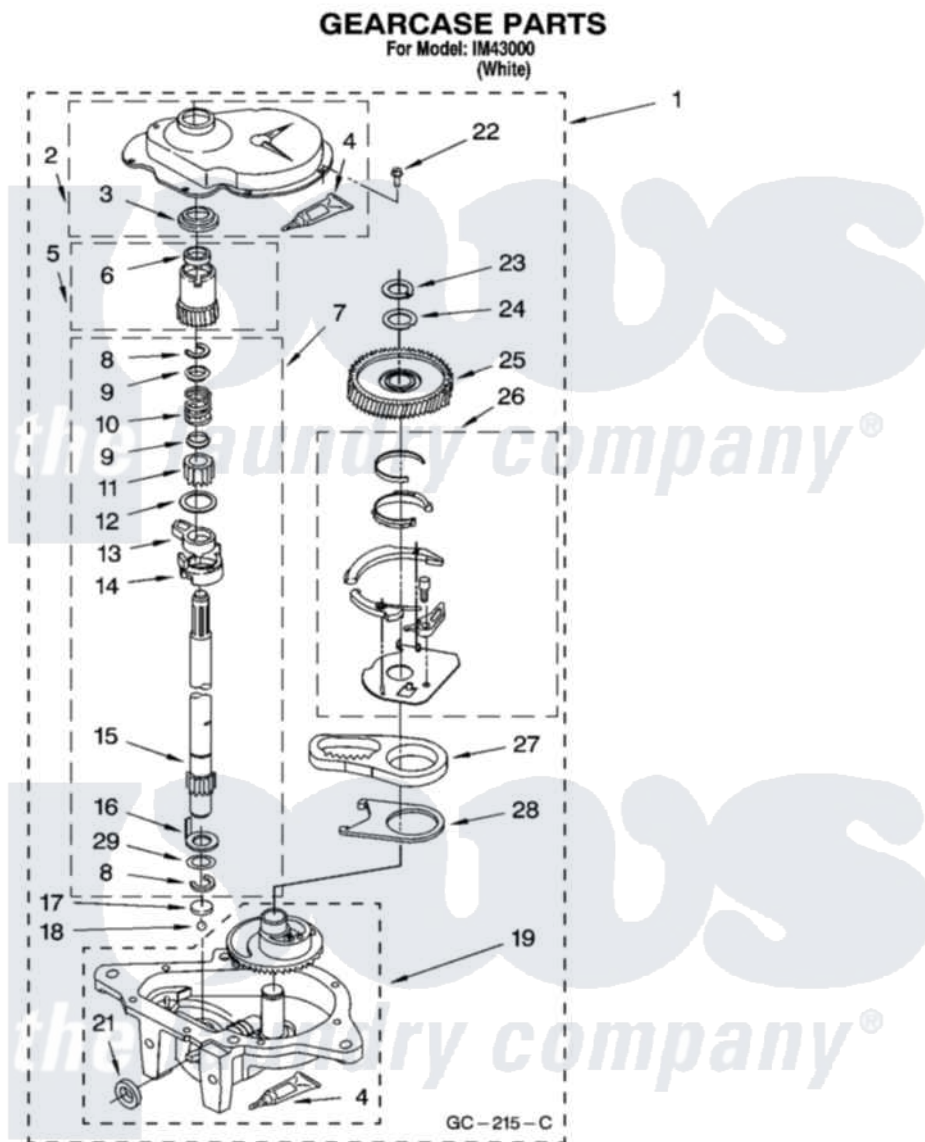

Whirlpool IM43000 08 - GEARCASE PARTS

12

8180093

Whirlpool [Residential Whirlpool IM43000 Washer Parts](#) Parts Diagram 08 - GEARCASE PARTS

[Click on the part number to view part](#)

Item	Original Part Number	Replaced By	Status	Part Description
1	3360630	3360629		Gearcase
2	285202			Cover, Gearcase
3	3349985			Seal, Gearcase Cover
4	285195			Sealer Sealer, Gasket
5	63320	285362		Gear and Pinion
6	356427			Seal, Spin Pinion
7	389387			Shaft, Agitator
8	90369		Not Available	Ring, Retaining (2)
9	62677			Retainer, Spring
10	62676			Spring, Agitator
11	63273	285509		Shaft, Agitator
12	62619			Washer, Agitator Gear
13	62580	285206		Cam-Agitator
14	62581	285206		Cam-Agitator
15	285509			Shaft, Agitator
16	62618			Washer, Cam Thrust

17	16018	285205	Bearing
18	85529	285205	Bearing
19	389230	285515	Gearcase
21	285352		Seal Kit, Thrust Plug
22	3351614		Screw, Gearcase Cover Mounting
23	3362552	285765	Ring-Retr
24	285735	285766	Washer Kit, Thrust
25	62570	285362	Gear and Pinon
26	388253	999516	Shelf-Glas
27	3349296	8546456	Rack, Connecting
28	62621		Actuator, Shift
29	388815		Washer, Intermediate 1 3976263 Miscellaneous Parts Bag 2 3976300 Washer, Inlet Hose 3 3366913 Clamp, Hose