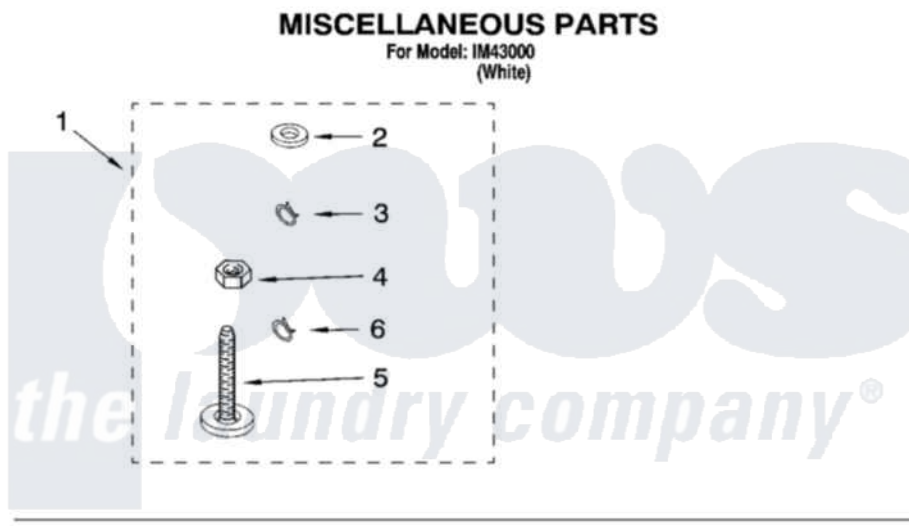

**Whirlpool IM43000 10 - MISCELLANEOUS PARTS, OPTIONAL PARTS  
(NOT INCLUDED)**

Whirlpool [Residential Whirlpool IM43000 Washer Parts](#) Parts Diagram 10 - MISCELLANEOUS PARTS, OPTIONAL PARTS (NOT INCLUDED)

[Click on the part number to view part](#)

Item	Original Part Number	Replaced By	Status	Part Description
1	3976263	<a href="#">285654</a>		Parts-Misc
2	3976300	<a href="#">16123</a>		Washer Inlet-Hose Miscellaneous Parts Must be Ordered Separately.
3	3366912	<a href="#">356138</a>		Clamp, Hose
4	<a href="#">3359452</a>			Nut, Lock
5	389102	<a href="#">W10001130</a>		Foot, Leveling
6	3366913	<a href="#">3357331</a>		Clamp, Drain
	<a href="#">72017</a>			Paint, Touch-Up
"	<a href="#">350938</a>			Paint, Pressurized Spray B
"	<a href="#">350930</a>			Paint, Pressurized Spray B
"	<a href="#">799344</a>			Paint, Touch-Up )
"	BLANK		Not Available	OIL
"	<a href="#">350572</a>			Oil
"	BLANK		Not Available	LUBRICANT