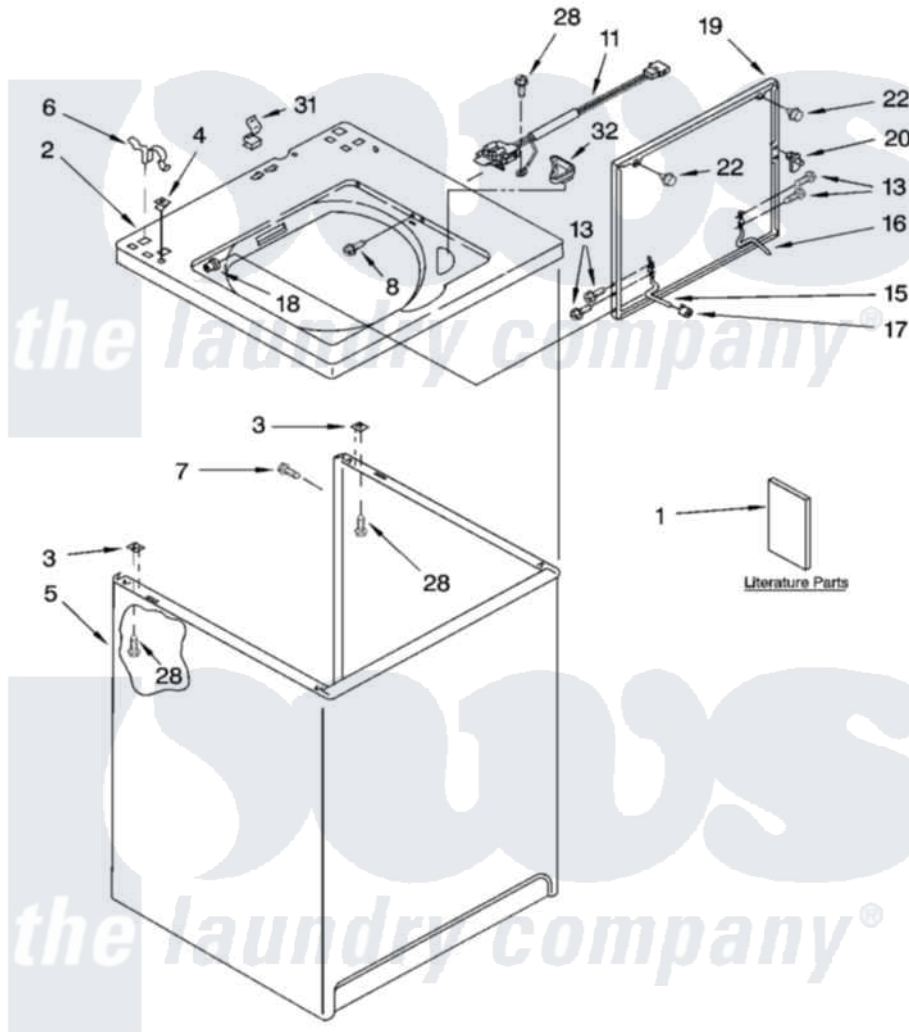

Whirlpool IM44000 01 - TOP AND CABINET PARTS

TOP AND CABINET PARTS

For Model: IM44000
(White)

AUTOMATIC
WASHER

5-03 Litho in U.S.A. (drd)

1

Part No. 8179969

Whirlpool [Residential Whirlpool IM44000 Washer Parts](#) Parts Diagram 01 - TOP AND CABINET PARTS

[Click on the part number to view part](#)

Item	Original Part Number	Replaced By	Status	Part Description
1	LIT3361044		Not Available	Literature Parts (Installation Instructions)
"	LIT3955167		Not Available	Literature Parts (Use & Care Guide)
"	LIT3955529		Not Available	Literature Parts (Energy Guide)
"	LIT3955498		Not Available	Literature Parts (Wiring Diagram)
2	8271378			Top
3	62750			Spacer, Cabinet To Top (4)
4	357213			Nut, Push-In
5	63424			Cabinet
6	62780			Clip, Top And Cabinet And Rear Panel
7	3357011	308685		Side Trim)
8	3356311			Screw And Washer, Lid Switch Shield
11	3949237	3949247		Switch-Lid
13	3351355	W10119828		Screw, Lid Hinge Mounting

15	54584		Hinge, Lid
16	91770		Hinge, Lid
17	19119		Bumper, Lid Hinge
18	21258		Bearing, Lid Hinge
19	3361411	W10193874	Lid
20	358684		Strike, Lid Switch
22	9724509		Bumper, Lid
28	3390631		Screw, 10-16 X 3/8
31	90016		Clip, Pressure Switch Hose
32	3362952		Dispenser, Bleach