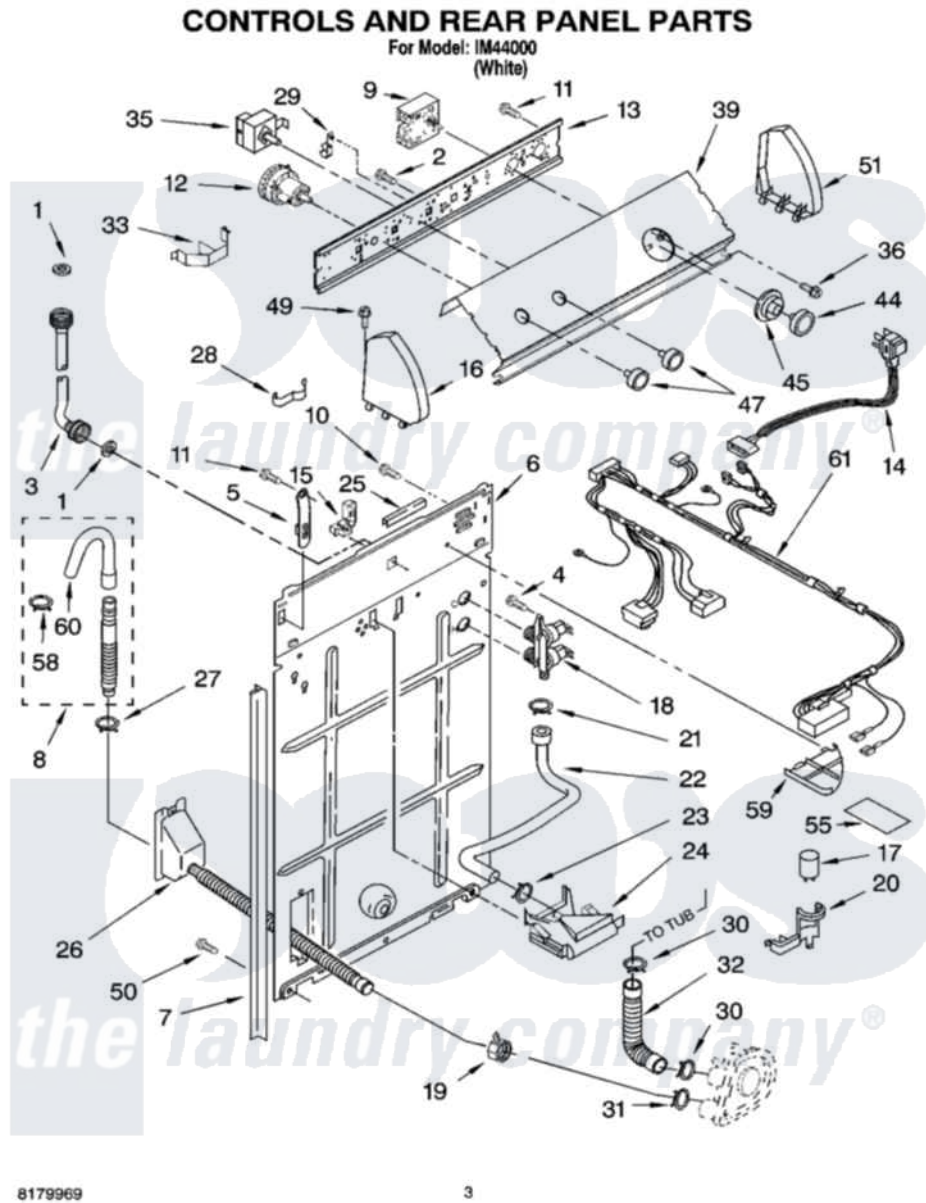

Whirlpool IM44000 02 - CONTROLS AND REAR PANEL PARTS

Whirlpool [Residential Whirlpool IM44000 Washer Parts](#) Parts Diagram 02 - CONTROLS AND REAR PANEL PARTS
Click on the part number to view part

Item	Original Part Number	Replaced By	Status	Part Description
1	3976300	16123		Washer Inlet-Hose Miscellaneous Parts Must be Ordered Separately.
2	3400073			Screw, Ground
3	3949374	89503		Hose-Inlet
"	3949375	89503		Hose-Inlet
4	9740848			Screw, Mixing Valve Mounting
5	8318255	8568314		Strap, Console
6	3357978			Panel, Rear
7	62747			Pad, Rear Panel
8	3951609	285664		Hose
"	661577	285666		Hose
"	3357090	285702		Hose
9	3955489			Timer, Control
10	3351614			Screw, Gearcase Cover Mounting
11	90767			Screw, 8A X 3/8 HeX Washer Head Tapping

12	3366849	W10339228	Switch-WL
13	3948608		Bracket, Control
14	661661	285800	Cord-Power
15	3952821	285777	Relief-Str
16	8271365	279962	Endcap
17	661606	8572717	Capacitor, Motor Start
18	3952164	285805	Valve-Inlet
19	3976395		Restraint, Hose
20	8318201	8318046	Clip, Capacitor
21	370451	596669	Clamp, Manifold
22	3357328		Hose, Vacuum Break
23	371503	596669	Clamp, Manifold
24	387606	3360977	Break-Vac
25	303294	3367669	Protector, Edge
26	8317940	W10358149	Drain Hose Assembly
27	3366912	356138	Clamp, Hose
28	3347812	8528351	Clip
29	8317975		Restraint, Harness
30	3363366	616099	Clamp
31	8317496	285655	Clamp, Hose
32	3951449	285871	Hose
33	8055003		Clip, Harness And Pressure Switch
35	661612	W10168256	Switch, Water Temperature
36	3400818		Screw, Timer Mounting
39	3954234	Not Available	Panel, Console
44	8271345	3957824	Knob, Timer
45	8271351	3957849	Dial, Timer
47	8271339	3957799	Knob, Control
49	388326		Screw, 8-18 X 1.25
50	62863	3390631	Screw, 10-16 X 3/8
51	8271359	279962	Endcap
55	3976286		Shield, Capacitor
58	3366913	3357331	Clamp, Drain
59	3348424	8539874	Shield, Suds
60	3357027		Nozzle, Hose Drain
61	3955491		Wiring Harness