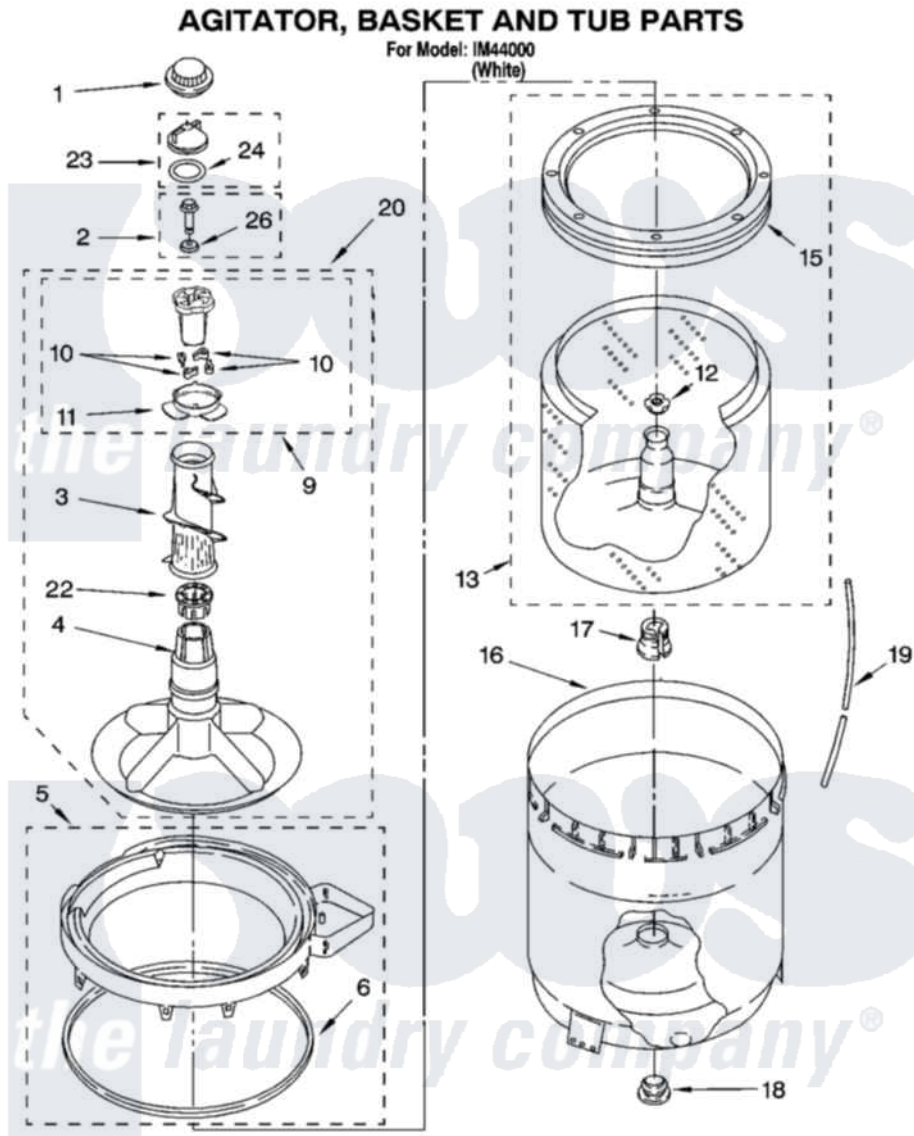

Whirlpool IM44000 03 - AGITATOR, BASKET AND TUB PARTS

8179969

5

Whirlpool [Residential Whirlpool IM44000 Washer Parts](#) Parts Diagram 03 - AGITATOR, BASKET AND TUB PARTS
Click on the part number to view part

Item	Original Part Number	Replaced By	Status	Part Description
1	3355758			Cap, Agitator
2	358237			Screw And Washer
3	3363003			Mover, Clothes
4	3347288			Agitator
5	8528150	W10445870		Ring-Tub
6	3976308			Gasket, Tub Ring
9	3363663	285811		Cam-Agitator
10	3366877	80040		Dog-Agitator
11	3363661			Bearing, Driven Cam
12	21366			Nut, Spanner
13	8526016	W10389328		Clothes Container, Assembly
15	8519788	387240		Ring, Balance
16	63849			Strain Relief, Power Cord
17	389140			Tub Block, Basket Drive
18	383727			Gasket, Centerpodt
19	3347780	353244		Hose, Pressure Switch