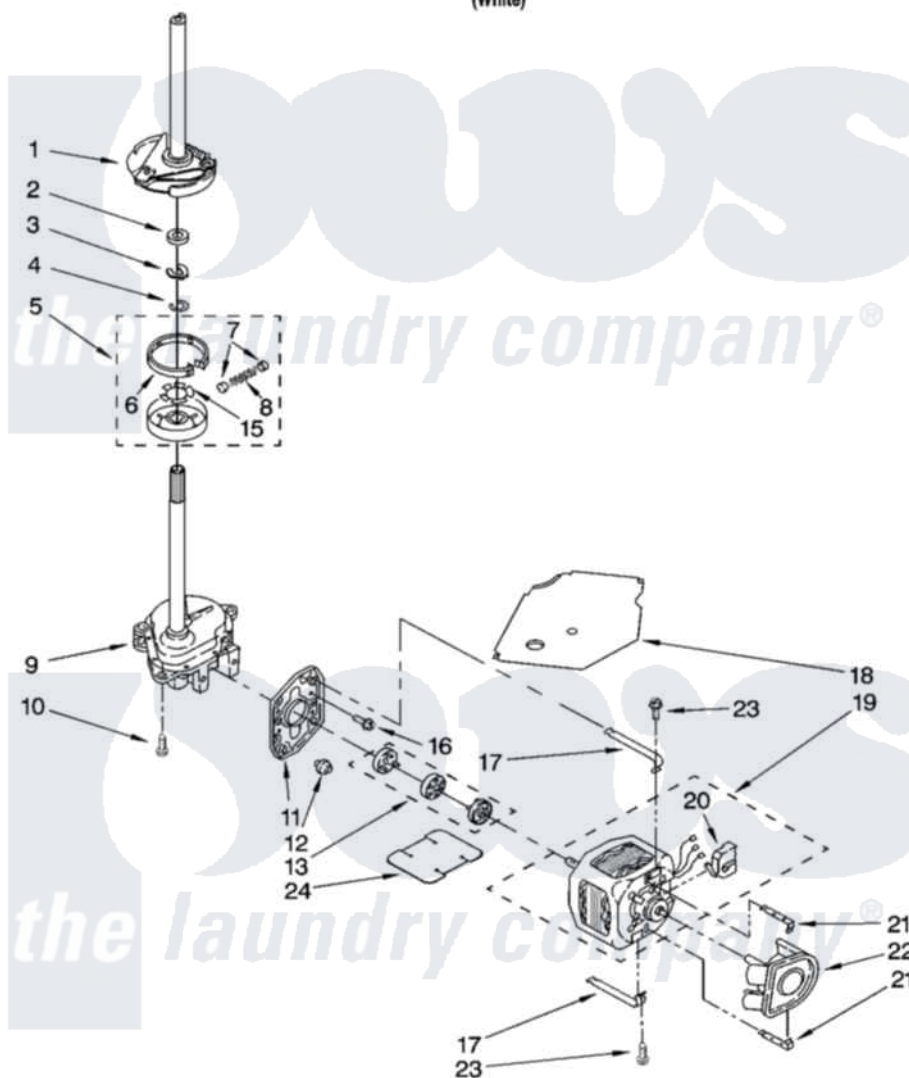

# Whirlpool IM44000 04 - BRAKE, CLUTCH, GEARCASE, MOTOR AND PUMP PARTS

## BRAKE, CLUTCH, GEARCASE, MOTOR AND PUMP PARTS

For Model: IM44000  
(White)

8179969

7

Whirlpool [Residential Whirlpool IM44000 Washer Parts](#) Parts Diagram 04 - BRAKE, CLUTCH, GEARCASE, MOTOR AND PUMP PARTS

[Click on the part number to view part](#)

Item	Original Part Number	Replaced By	Status	Part Description
1	388952	<a href="#">285792</a>		Basketdrive
2	<a href="#">63292</a>			Washer, Spin Tube Thrust
3	62697	<a href="#">W10080230</a>		Ring, Spin Tube Support
4	63283	<a href="#">285353</a>		Ring
5	3951311	<a href="#">285785</a>		Clutch
6	3951308	<a href="#">285790</a>		Lining
7	<a href="#">62646</a>			Cap, Clutch Spring
8	<a href="#">3946792</a>			Spring And Damper Assembly
9	3360630	<a href="#">3360629</a>		Gearcase
10	3357334	<a href="#">3400516</a>		Screw Anti-Rattle
11	<a href="#">62611</a>			Plate, Motor Mount To Gearcase
12	<a href="#">62691</a>			Grommet, Motor
13	285753	<a href="#">285753A</a>		Coupling
15	<a href="#">3355454</a>			Clip, Main Drive

16	<a href="#">3400516</a>		Screw Anti-Rattle
17	3349637	<a href="#">W10086010</a>	Retainer, Motor
18	<a href="#">3362089</a>		Shield, Tub To Motor
19	8528157	<a href="#">661600</a>	Motor, Main Drive
20	<a href="#">3952056</a>		Switch, Main Drive Motor
21	62700	<a href="#">8546127</a>	Retainer, Pump
22	<a href="#">3363394</a>		Pump
23	3387485	<a href="#">273556</a>	Screw, 10-16 X 5/8
24	<a href="#">3946532</a>		Shield, Motor