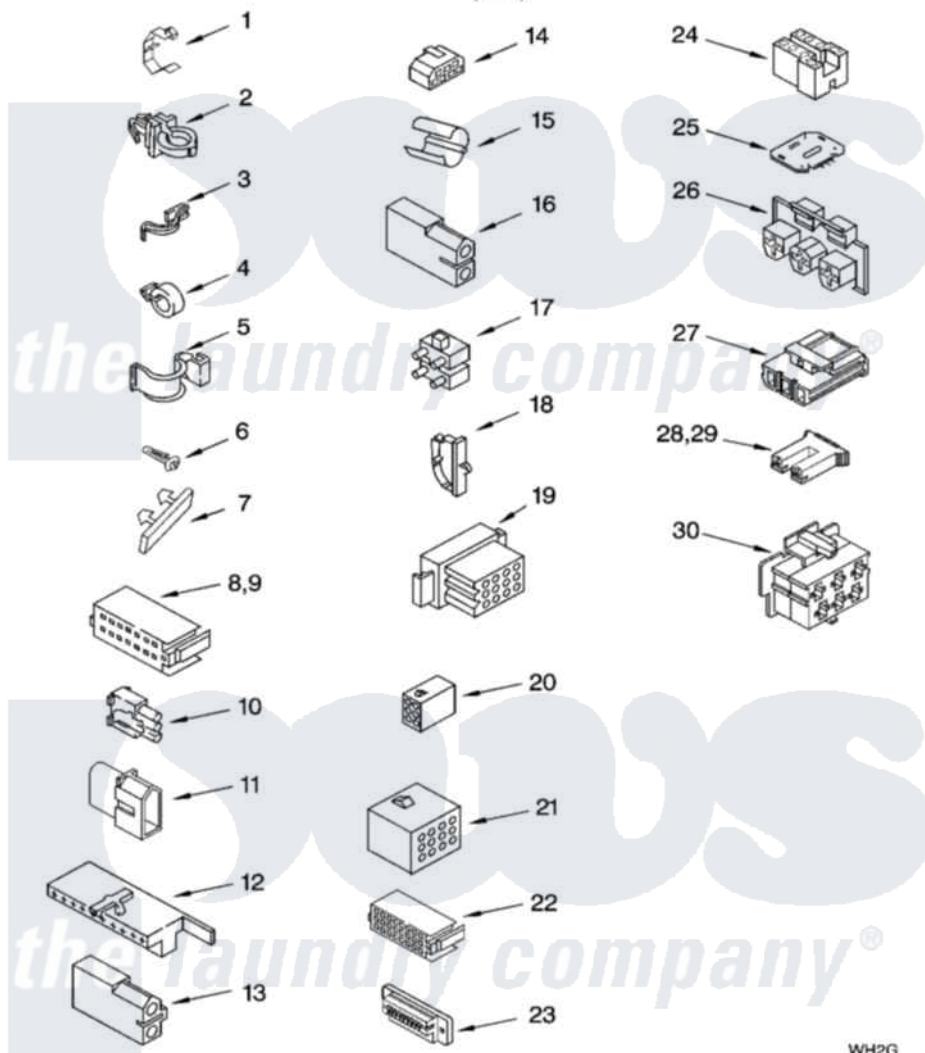

Whirlpool IM44000 06 - WIRING HARNESS PARTS

WIRING HARNESS PARTS

For Model: IM44000
(White)

WH2G

8179969

9

Whirlpool [Residential Whirlpool IM44000 Washer Parts](#) Parts Diagram 06 - WIRING HARNESS PARTS

[Click on the part number to view part](#)

Item	Original Part Number	Replaced By	Status	Part Description
1	3349557			Retainer, Harness
2	388498		Not Available	Clip, Harness
3	3347812	8528351		Clip
4	3352501	8559320		Restraint, Hose
5	90016			Clip, Pressure Switch Hose
6	3390496	8281256		Clip, Harness
7	389379			Retainer, Side To Feature Panel
8	352090			Timer, Block Disconnect
9	352089			Timer, Block Disconnect
10	62889			Receptacle, Terminal
11	353424			Plug, Terminal
12	62505			Block, Disconnect
13	3348075			Block, Disconnect (Motor 3 Speed) (Use Term. 94613 Or 94614)
14	3347243			Block, Disconnect

15	63523		Harness, Protector
16	717252		Receptacle, Terminal
17	387566		Plug, Terminal (4-Way) (Power Cord) (Use M3 Screws)
18	3352944		Clip, Harness
19	3390423	Not Available	Block, Disconnect (12-Way) (Timer) (Use Term. 94613)
20	3347730	Not Available	Receptacle, (6-Way) (Use Term. 94613)
21	388818		Plug, Terminal (12-Way) (Use Term. 94613 Or 94614)
22	3369366	Not Available	Timer, Block Disconnect (Black) (Amp) (Use Term. 3369365)
23	3349494		Connector, Etc
24	60687		Connector, Relay (Use Term. 308569)
25	3407125	3955728	Control, Etc
26	3948617	2172937	Connector
27	3360056		Connector
28	3354925		Block, Connector
29	3354926		Block, Connector
30	3948615	Not Available	Connector (T.P.A.) (6-Circuit) (Temp. Switch) (Use Term. 3948619 OR 3948620.)