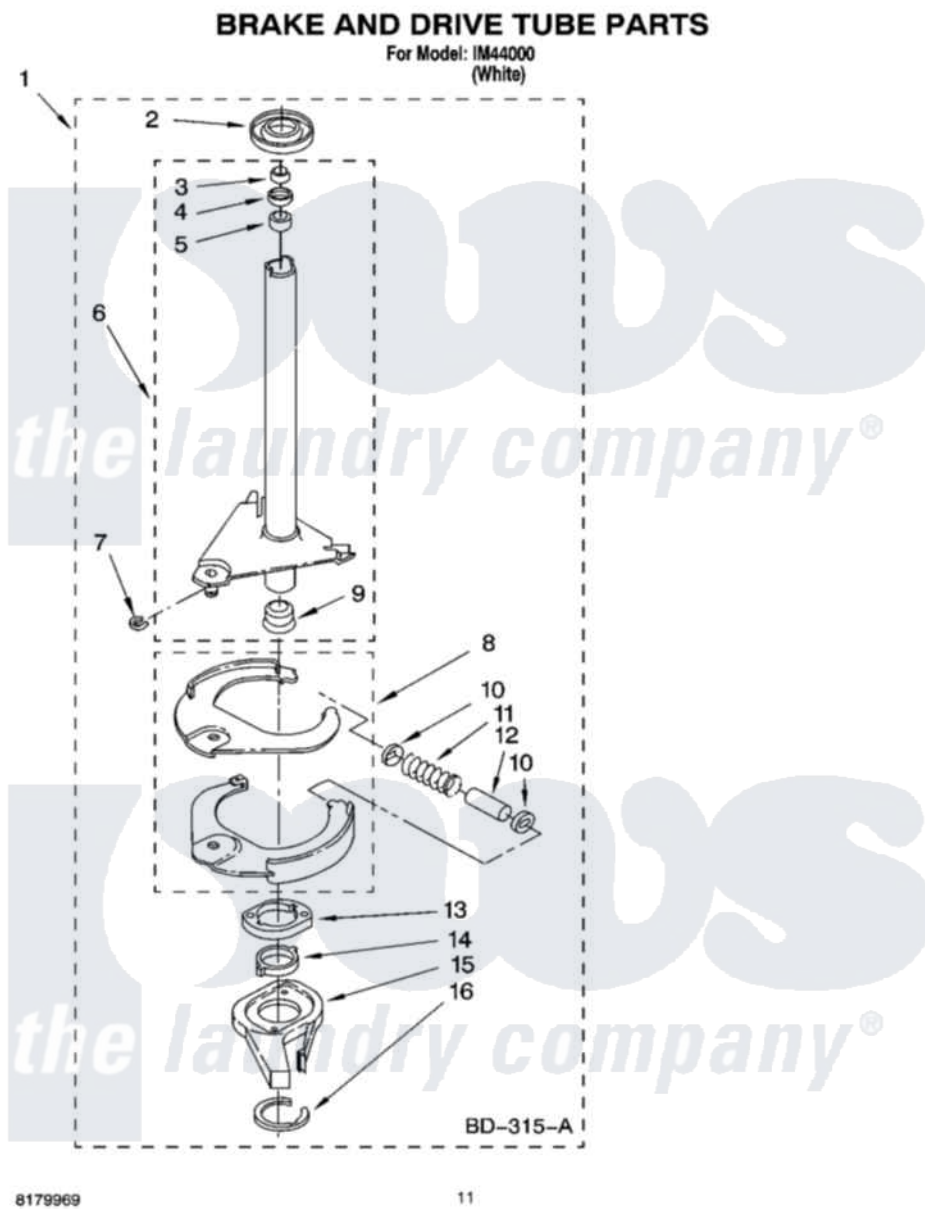

Whirlpool IM44000 07 - BRAKE AND DRIVE TUBE PARTS

8179969

11

Whirlpool [Residential Whirlpool IM44000 Washer Parts](#) Parts Diagram 07 - BRAKE AND DRIVE TUBE PARTS
Click on the part number to view part

Item	Original Part Number	Replaced By	Status	Part Description
1	388952	285792		Basketdrive
2	62658			Ring, Thrust
3	91939			Seal, Shaft
4	356427			Seal, Spin Pinion
5	356937			Spacer, Drive Tube
6	64027	64208		Tube-Spin
7	64035	W10083190		Ring, Retaining
8	64232	285438		Shoe-Brake
9	62703	8546462		"T" Bearing, Spin Tube
10	62648	285658		Sleeve
11	387806		Not Available	Spring, Brake
12	62909	285658		Sleeve
13	63023	8546461		Cam, Brake Release
14	63022			Sleeve, Cam
15	64194	285790		Lining
16	90368	W10083200		Ring, Retaining