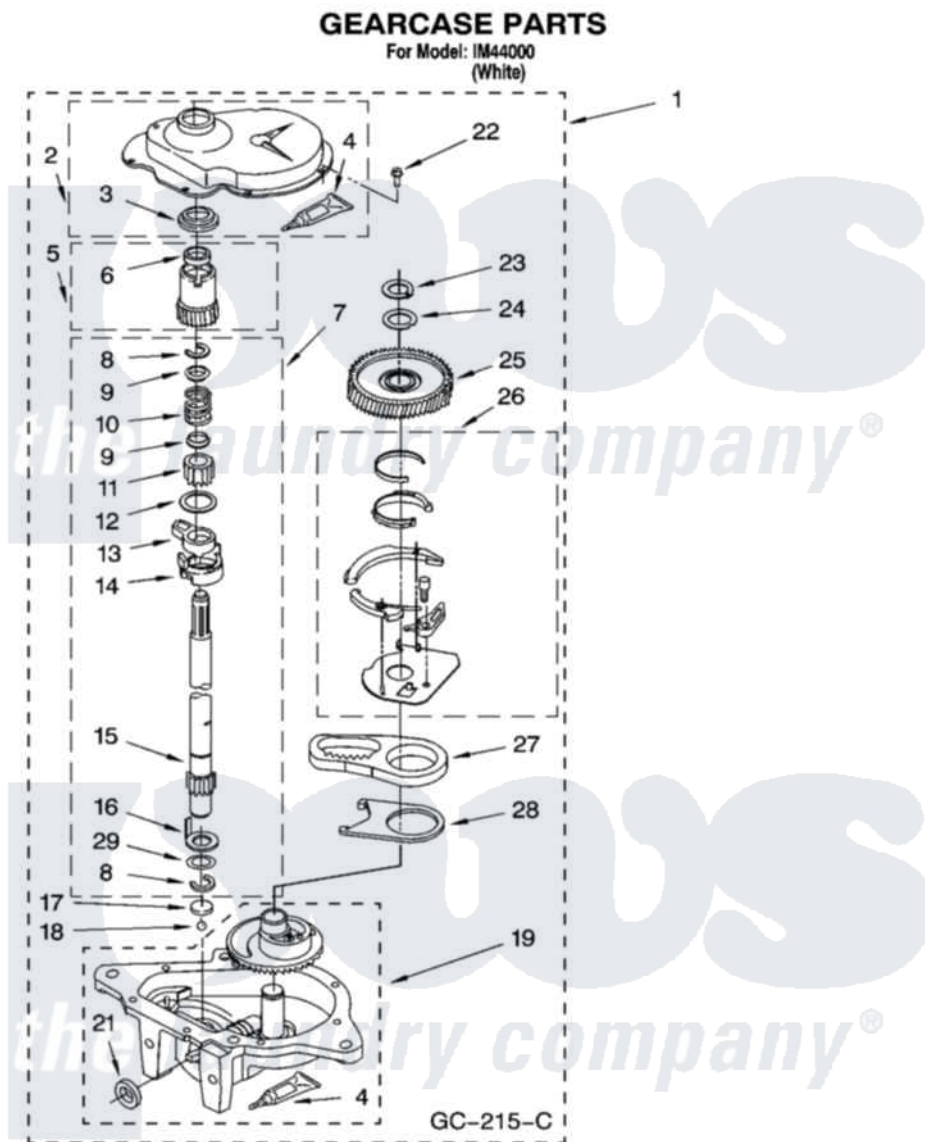

Whirlpool IM44000 08 - GEARCASE PARTS

12

8179969

Whirlpool [Residential Whirlpool IM44000 Washer Parts](#) Parts Diagram 08 - GEARCASE PARTS
Click on the part number to view part

Item	Original Part Number	Replaced By	Status	Part Description
1	3360630	3360629		Gearcase
2	285202			Cover, Gearcase
3	3349985			Seal, Gearcase Cover
4	285195			Sealer Sealer, Gasket
5	63320	285362		Gear and Pinion
6	356427			Seal, Spin Pinion
7	389387			Shaft, Agitator
8	90369		Not Available	Ring, Retaining (2)
9	62677			Retainer, Spring
10	62676			Spring, Agitator
11	63273	285509		Shaft, Agitator
12	62619			Washer, Agitator Gear
13	62580	285206		Cam-Agitator
14	62581	285206		Cam-Agitator
15	285509			Shaft, Agitator
16	62618			Washer, Cam Thrust

17	16018	285205	Bearing
18	85529	285205	Bearing
19	389230	285515	Gearcase
21	285352		Seal Kit, Thrust Plug
22	3351614		Screw, Gearcase Cover Mounting
23	3362552	285765	Ring-Retr
24	285735	285766	Washer Kit, Thrust
25	62570	285362	Gear and Pinon
26	388253	999516	Shelf-Glas
27	3349296	8546456	Rack, Connecting
28	62621		Actuator, Shift
29	388815		Washer, Intermediate 1 3976263 Miscellaneous Parts Bag 2 3976300 Washer, Inlet Hose 3 3366913 Clamp, Hose