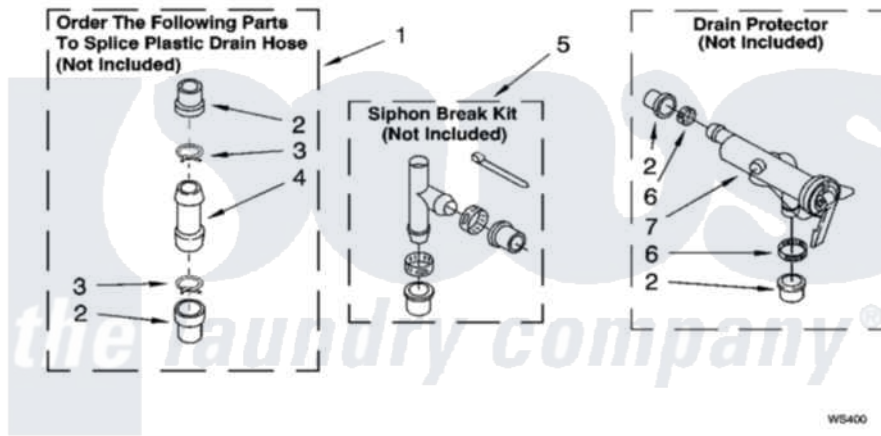

WATER SYSTEM PARTS

For Model: IM44000
(White)

WS400

8179969

13

Whirlpool [Residential Whirlpool IM44000 Washer Parts](#) Parts Diagram 09 - WATER SYSTEM PARTS
Click on the part number to view part

Item	Original Part Number	Replaced By	Status	Part Description
1	285442			Water System Parts
2	285321			Water System Parts
3	370447	285655		Clamp, Hose
4	16272			Connector, Straight
5	285320			Water System Parts
6	65349	285655		Clamp, Hose
7	367031			Water System Parts