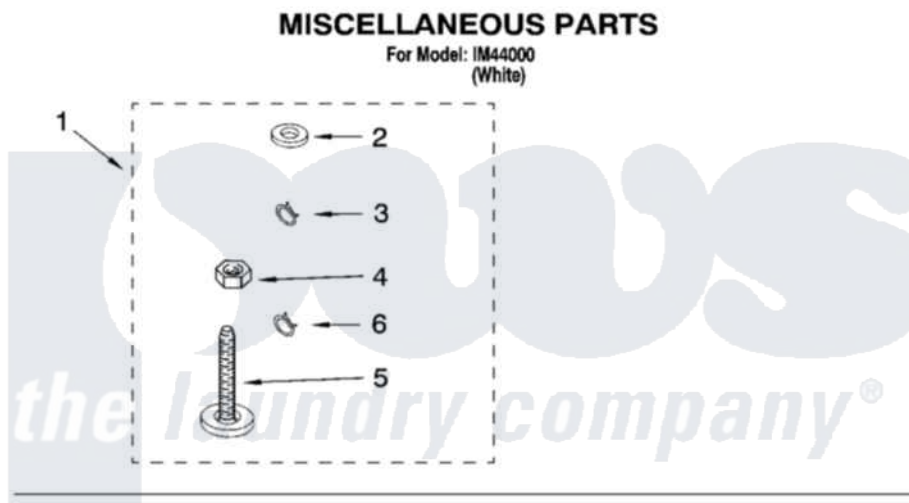

**Whirlpool IM44000 10 - MISCELLANEOUS PARTS, OPTIONAL PARTS  
(NOT INCLUDED)**

Whirlpool [Residential Whirlpool IM44000 Washer Parts](#) Parts Diagram 10 - MISCELLANEOUS PARTS, OPTIONAL PARTS (NOT INCLUDED)

[Click on the part number to view part](#)

Item	Original Part Number	Replaced By	Status	Part Description
1	3976263	<a href="#">285654</a>		Parts-Misc
2	3976300	<a href="#">16123</a>		Washer Inlet-Hose Miscellaneous Parts Must be Ordered Separately.
3	3366912	<a href="#">356138</a>		Clamp, Hose
4	<a href="#">3359452</a>			Nut, Lock
5	389102	<a href="#">W10001130</a>		Foot, Leveling
6	3366913	<a href="#">3357331</a>		Clamp, Drain
	<a href="#">72017</a>			Paint, Touch-Up
"	<a href="#">350938</a>			Paint, Pressurized Spray B
"	<a href="#">350930</a>			Paint, Pressurized Spray B
"	<a href="#">799344</a>			Paint, Touch-Up )
"	BLANK		Not Available	OIL
"	<a href="#">350572</a>			Oil
"	BLANK		Not Available	LUBRICANT