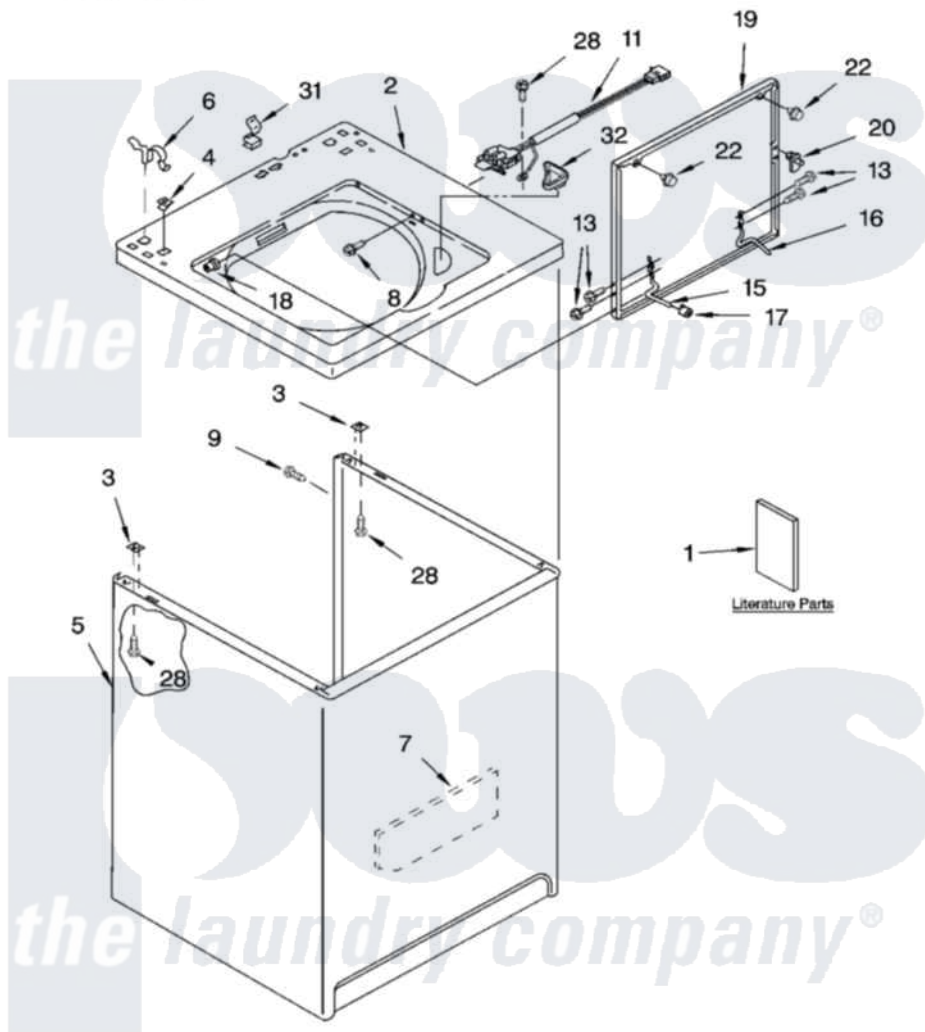

Whirlpool IM45000 01 - TOP AND CABINET PARTS

TOP AND CABINET PARTS

For Model: IM45000
(White)

AUTOMATIC
WASHER

8-03 Litho in U.S.A. (drd)

1

Part No. 8180085

Whirlpool [Residential Whirlpool IM45000 Washer Parts](#) Parts Diagram 01 - TOP AND CABINET PARTS

[Click on the part number to view part](#)

Item	Original Part Number	Replaced By	Status	Part Description
1	LIT3361044		Not Available	Literature Parts (Installation Instructions)
"	LIT3955167		Not Available	Literature Parts (Use & Care Guide)
"	LIT3955532		Not Available	Literature Parts (Energy Guide)
"	LIT8542052			Literature Parts
2	8271378			Top
3	62750			Spacer, Cabinet To Top (4)
4	357213			Nut, Push-In
5	63424			Cabinet
6	62780			Clip, Top And Cabinet And Rear Panel
7	3976348			Absorber, Sound
8	3356311			Screw And Washer, Lid Switch Shield
9	3357011	308685		Side Trim)
11	3949237	3949247		Switch-Lid
13	3351355	W10119828		Screw, Lid Hinge Mounting

15	54584		Hinge, Lid
16	91770		Hinge, Lid
17	19119		Bumper, Lid Hinge
18	21258		Bearing, Lid Hinge
19	3954489	W10193874	Lid
20	358684		Strike, Lid Switch
22	9724509		Bumper, Lid
28	3390631		Screw, 10-16 X 3/8
31	90016		Clip, Pressure Switch Hose
32	3362952		Dispenser, Bleach