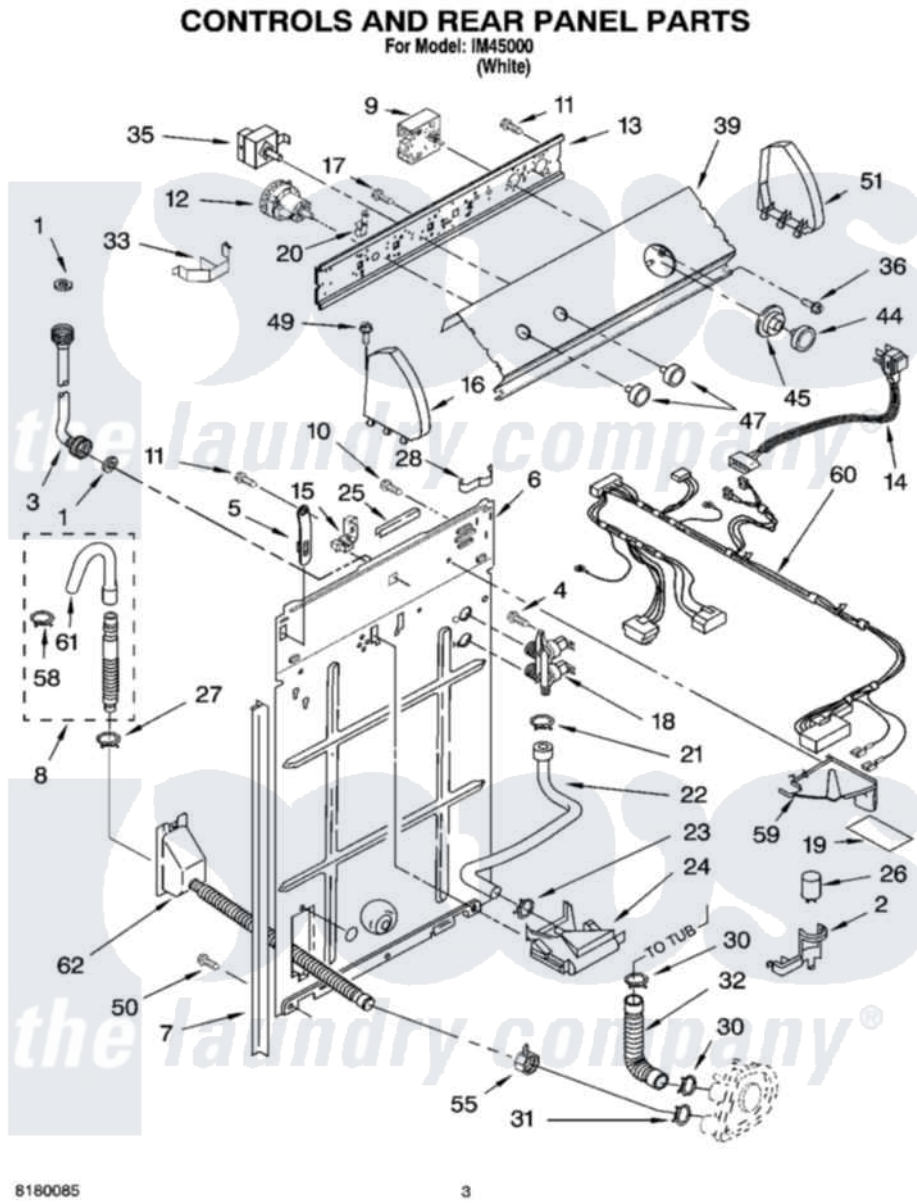

# Whirlpool IM45000 02 - CONTROLS AND REAR PANEL PARTS

Whirlpool [Residential Whirlpool IM45000 Washer Parts](#) Parts Diagram 02 - CONTROLS AND REAR PANEL PARTS  
Click on the part number to view part

Item	Original Part Number	Replaced By	Status	Part Description
1	3976300	<a href="#">16123</a>		Washer Inlet-Hose Miscellaneous Parts Must be Ordered Separately.
2	8318201	<a href="#">8318046</a>		Clip, Capacitor
3	3949374	<a href="#">89503</a>		Hose-Inlet
"	3949375	<a href="#">89503</a>		Hose-Inlet
4	<a href="#">9740848</a>			Screw, Mixing Valve Mounting
5	8318255	<a href="#">8568314</a>		Strap, Console
6	<a href="#">3357978</a>			Panel, Rear
7	<a href="#">62747</a>			Pad, Rear Panel
8	3951609	<a href="#">285664</a>		Hose
"	661577	<a href="#">285666</a>		Hose
"	3357090	<a href="#">285702</a>		Hose
9	<a href="#">8542050</a>			Timer, Control
10	<a href="#">3351614</a>			Screw, Gearcase Cover Mounting
11	<a href="#">90767</a>			Screw, 8A X 3/8 HeX Washer Head Tapping