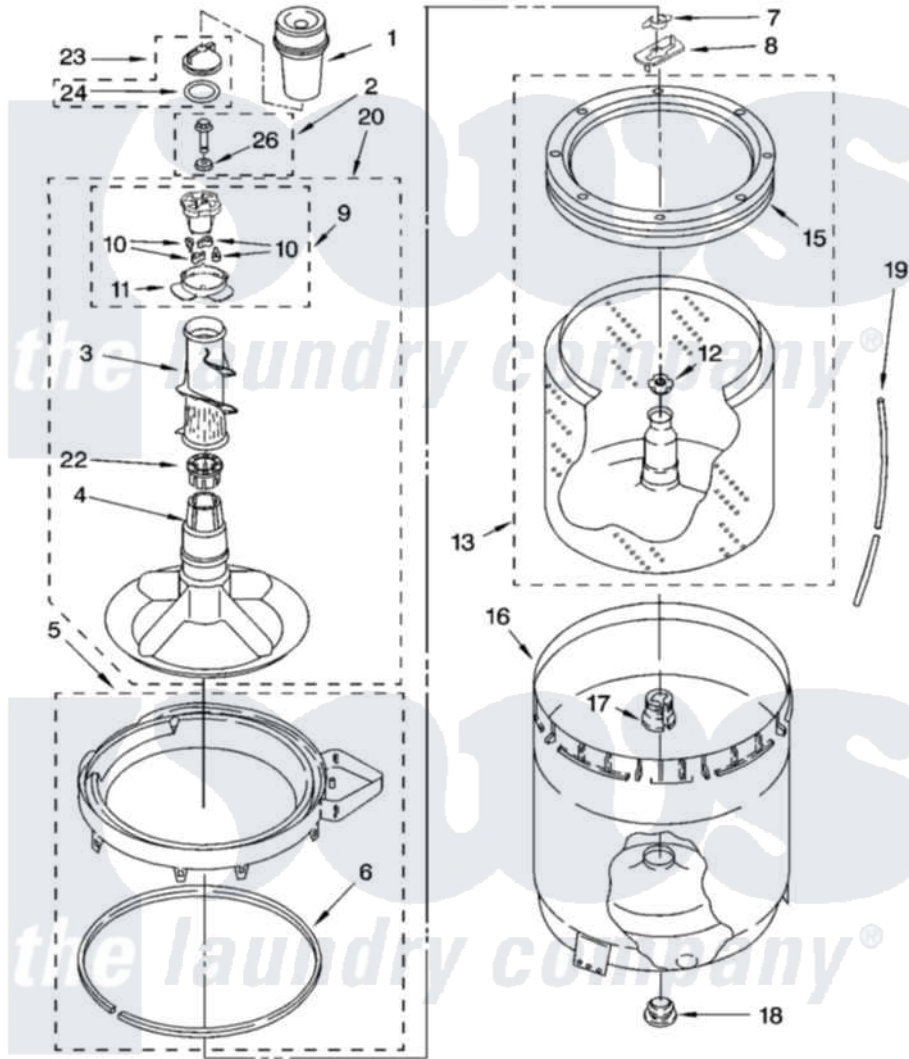

# Whirlpool IM45000 03 - AGITATOR, BASKET AND TUB PARTS

## AGITATOR, BASKET AND TUB PARTS

For Model: IM45000  
(White)

8180085

5

Whirlpool Residential Whirlpool IM45000 Washer Parts Parts Diagram 03 - AGITATOR, BASKET AND TUB PARTS  
Click on the part number to view part

Item	Original Part Number	Replaced By	Status	Part Description
1	<a href="#">63580</a>			Dispenser, Fabric Softener
2	<a href="#">358237</a>			Screw And Washer
3	<a href="#">3363003</a>			Mover, Clothes
4	<a href="#">3347288</a>			Agitator
5	8528150	<a href="#">W10445870</a>		Ring-Tub
6	<a href="#">3976308</a>			Gasket, Tub Ring
7	<a href="#">3354845</a>			Clip, Agitator
8	3355921	<a href="#">8543666</a>		Washer, Agitator
9	3363663	<a href="#">285811</a>		Cam-Agitator
10	3366877	<a href="#">80040</a>		Dog-Agitator
11	<a href="#">3363661</a>			Bearing, Driven Cam
12	<a href="#">21366</a>			Nut, Spanner
13	8526016	<a href="#">W10389328</a>		Clothes Container, Assembly
15	8519788	<a href="#">387240</a>		Ring, Balance
16	<a href="#">63849</a>			Strain Relief, Power Cord
17	<a href="#">389140</a>			Tub Block, Basket Drive

18	<a href="#">383727</a>		Gasket, Centerpod
19	3347780	<a href="#">353244</a>	Hose, Pressure Switch
20	<a href="#">3946501</a>		Agitator, Assembly
22	3350389	<a href="#">285587</a>	Washer
23	3354733	<a href="#">W10074580</a>	Cap, Barrier
24	3348855	<a href="#">W10072840</a>	Fabric Softener
26	<a href="#">3949550</a>		Washer