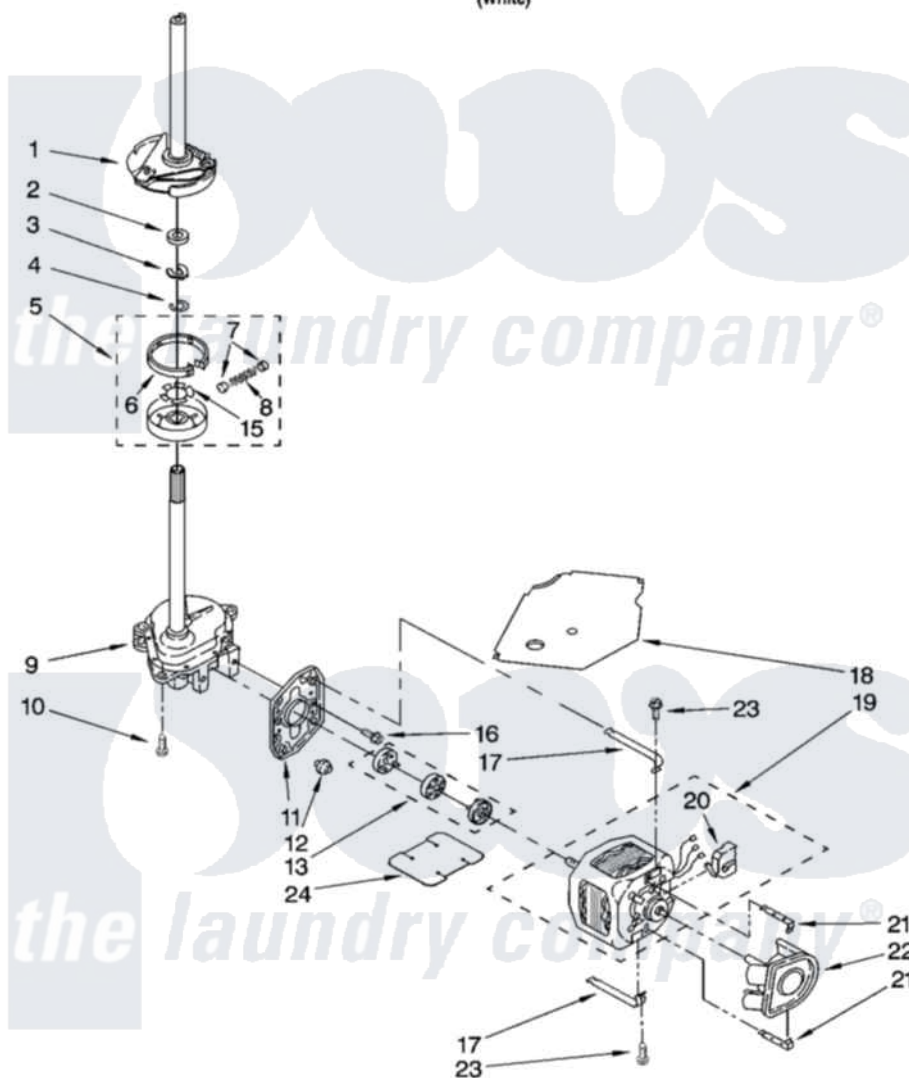

Whirlpool IM45000 05 - BRAKE, CLUTCH, GEARCASE, MOTOR AND PUMP PARTS

BRAKE, CLUTCH, GEARCASE, MOTOR AND PUMP PARTS

For Model: IM45000
(White)

8

8180085

Whirlpool [Residential Whirlpool IM45000 Washer Parts](#) Parts Diagram 05 - BRAKE, CLUTCH, GEARCASE, MOTOR AND PUMP PARTS

[Click on the part number to view part](#)

Item	Original Part Number	Replaced By	Status	Part Description
1	388952	285792		Basketdrive
2	63292			Washer, Spin Tube Thrust
3	62697	W10080230		Ring, Spin Tube Support
4	63283	285353		Ring
5	3951311	285785		Clutch
6	3951308	285790		Lining
7	62646			Cap, Clutch Spring
8	3946792			Spring And Damper Assembly
9	3360630	3360629		Gearcase
10	3357334	3400516		Screw Anti-Rattle
11	62611			Plate, Motor Mount To Gearcase
12	62691			Grommet, Motor
13	285753	285753A		Coupling
15	3355454			Clip, Main Drive

16	3400516		Screw Anti-Rattle
17	3349637	W10086010	Retainer, Motor
18	3362089		Shield, Tub To Motor
19	8528157	661600	Motor, Main Drive
20	3952056		Switch, Main Drive Motor
21	62700	8546127	Retainer, Pump
22	3363394		Pump
23	3387485	273556	Screw, 10-16 X 5/8
24	3946532		Shield, Motor