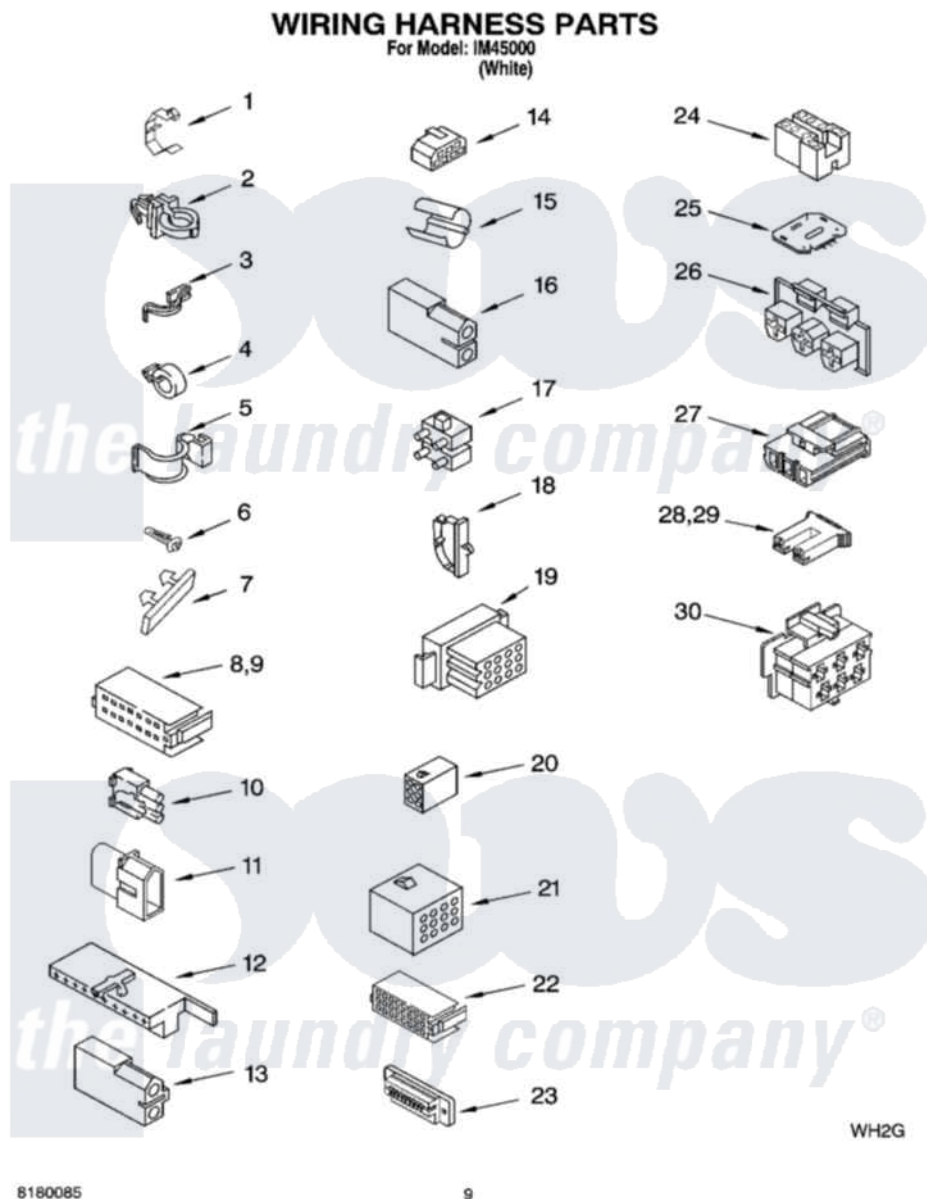

Whirlpool IM45000 06 - WIRING HARNESS PARTS

Whirlpool [Residential Whirlpool IM45000 Washer Parts](#) Parts Diagram 06 - WIRING HARNESS PARTS
Click on the part number to view part

Item	Original Part Number	Replaced By	Status	Part Description
1	3349557			Retainer, Harness
2	388498		Not Available	Clip, Harness
3	3347812	8528351		Clip
4	3352501	8559320		Restraint, Hose
5	90016			Clip, Pressure Switch Hose
6	3390496	8281256		Clip, Harness
7	389379			Retainer, Side To Feature Panel
8	352090			Timer, Block Disconnect
9	352089			Timer, Block Disconnect
10	62889			Receptacle, Terminal
11	353424			Plug, Terminal
12	62505			Block, Disconnect
13	3348075			Block, Disconnect (Motor 3 Speed) (Use Term. 94613 Or 94614)
14	3347243			Block, Disconnect

15	63523		Harness, Protector
16	717252		Receptacle, Terminal
17	387566		Plug, Terminal (4-Way) (Power Cord) (Use M3 Screws)
18	3352944		Clip, Harness
19	3390423	Not Available	Block, Disconnect (12-Way) (Timer) (Use Term. 94613)
20	3347730	Not Available	Receptacle, (6-Way) (Use Term. 94613)
21	388818		Plug, Terminal (12-Way) (Use Term. 94613 Or 94614)
22	3369366	Not Available	Timer, Block Disconnect (Black) (Amp) (Use Term. 3369365)
23	3349494		Connector, Etc
24	60687		Connector, Relay (Use Term. 308569)
25	3407125	3955728	Control, Etc
26	3948617	2172937	Connector
27	3360056		Connector
28	3354925		Block, Connector
29	3354926		Block, Connector
30	3948615	Not Available	Connector (T.P.A.) (6-Circuit) (Temp. Switch) (Use Term. 3948619 OR 3948620.)