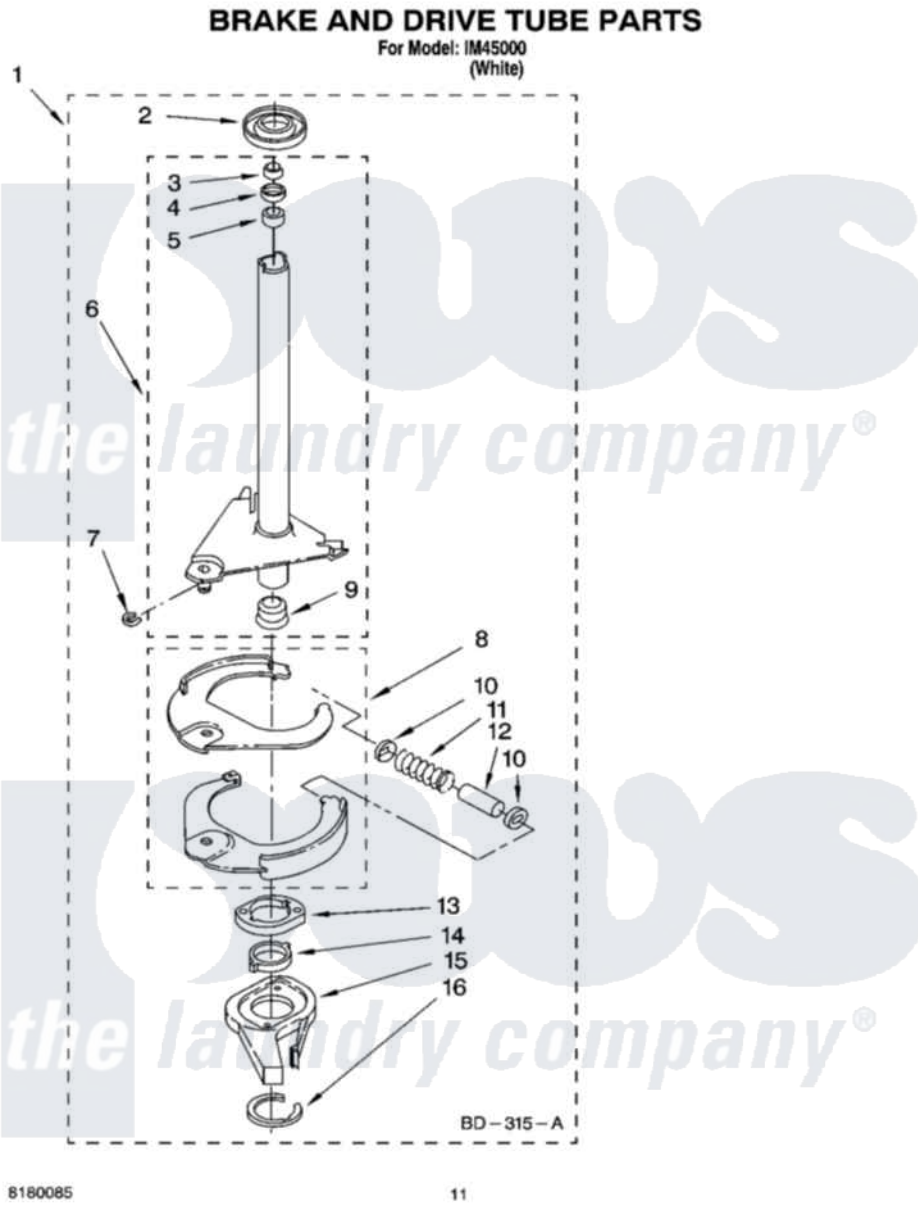

Whirlpool IM45000 07 - BRAKE AND DRIVE TUBE PARTS

8180085

11

Whirlpool [Residential Whirlpool IM45000 Washer Parts](#) Parts Diagram 07 - BRAKE AND DRIVE TUBE PARTS
Click on the part number to view part

Item	Original Part Number	Replaced By	Status	Part Description
1	388952	285792		Basketdrive
2	62658			Ring, Thrust
3	91939			Seal, Shaft
4	356427			Seal, Spin Pinion
5	356937			Spacer, Drive Tube
6	64027	64208		Tube-Spin
7	64035	W10083190		Ring, Retaining
8	64232	285438		Shoe-Brake
9	62703	8546462		"T" Bearing, Spin Tube
10	62648	285658		Sleeve
11	387806		Not Available	Spring, Brake
12	62909	285658		Sleeve
13	63023	8546461		Cam, Brake Release
14	63022			Sleeve, Cam
15	64194	285790		Lining
16	90368	W10083200		Ring, Retaining