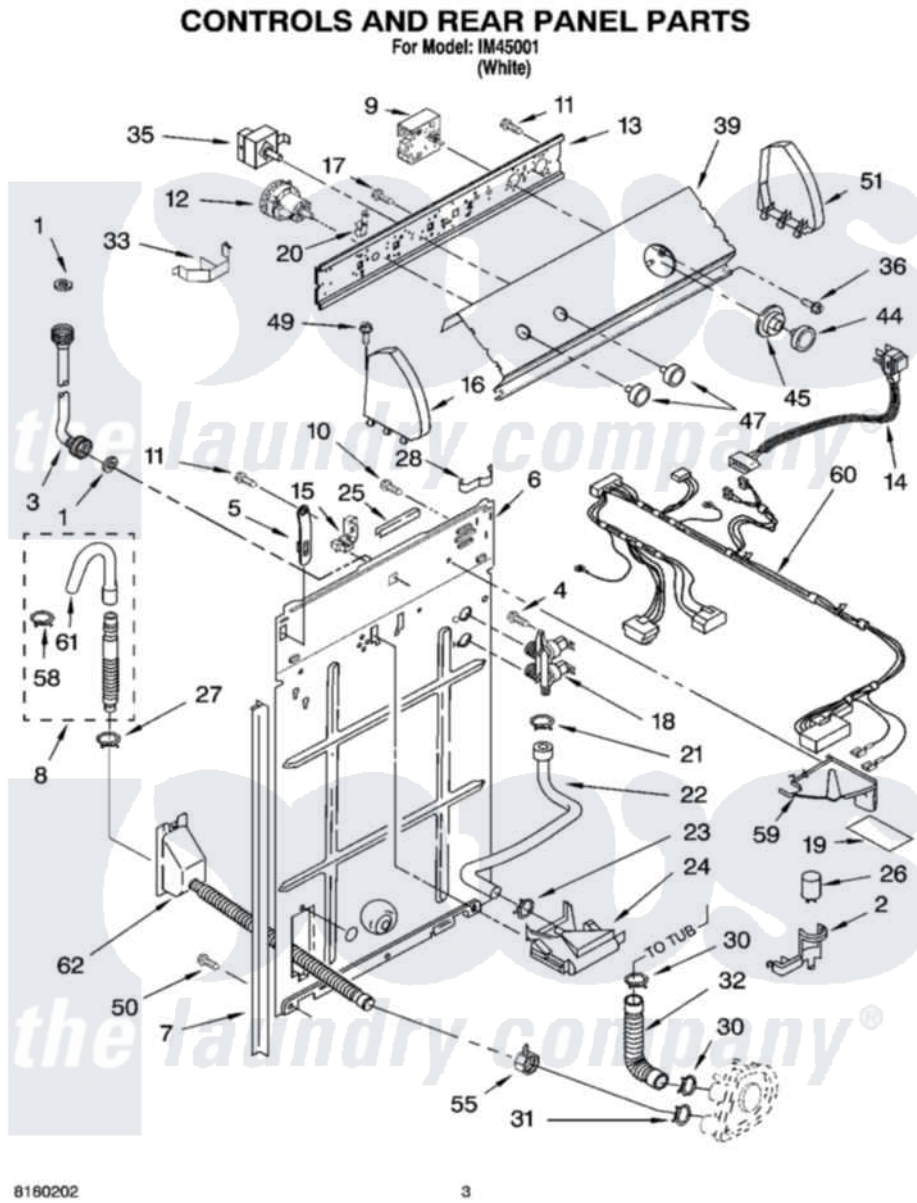

Whirlpool IM45001 02 - CONTROLS AND REAR PANEL PARTS

Whirlpool [Residential Whirlpool IM45001 Washer Parts](#) Parts Diagram 02 - CONTROLS AND REAR PANEL PARTS
Click on the part number to view part

Item	Original Part Number	Replaced By	Status	Part Description
1	3976300	16123		Washer Inlet-Hose Miscellaneous Parts Must be Ordered Separately.
2	8318201	8318046		Clip, Capacitor
3	3949374	89503		Hose-Inlet
"	3949375	89503		Hose-Inlet
4	9740848			Screw, Mixing Valve Mounting
5	8318255	8568314		Strap, Console
6	3357978			Panel, Rear
7	62747			Pad, Rear Panel
8	3951609	285664		Hose
"	661577	285666		Hose
"	3357090	285702		Hose
9	8542050			Timer, Control
10	3351614			Screw, Gearcase Cover Mounting
11	90767			Screw, 8A X 3/8 HeX Washer Head Tapping

12	3366848	W10339229	Switch-WL
13	3948608		Bracket, Control
14	661661	285800	Cord-Power
15	3952821	285777	Relief-Str
16	8271365	279962	Endcap
17	3400073		Screw, Ground
18	3952164	285805	Valve-Inlet
19	3976286		Shield, Capacitor
20	8317975		Restraint, Harness
21	301958	596669	Clamp, Manifold
22	8541607	3357328	Hose, Vacuum Break
23	370450	596669	Clamp, Manifold
24	387606	3360977	Break-Vac
25	303294	3367669	Protector, Edge
26	661606	8572717	Capacitor, Motor Start
27	3366912	356138	Clamp, Hose
28	3347812	8528351	Clip
30	3363366	616099	Clamp
31	8317496	285655	Clamp, Hose
32	3951449	285871	Hose
33	8055003		Clip, Harness And Pressure Switch
35	661612	W10168256	Switch, Water Temperature
36	3400818		Screw, Timer Mounting
39	3954235	Not Available	Panel, Console
44	8271345	3957824	Knob, Timer
45	8271351	3957849	Dial, Timer
47	8271339	3957799	Knob, Control
49	388326		Screw, 8-18 X 1.25
50	62863	3390631	Screw, 10-16 X 3/8
51	8271359	279962	Endcap
55	3976395		Restraint, Hose
58	3366913	3357331	Clamp, Drain
59	8539874		Shield, Suds
60	3956952		Harness, Wiring
61	3357027		Nozzle, Hose Drain
62	8317940	W10358149	Drain Hose Assembly