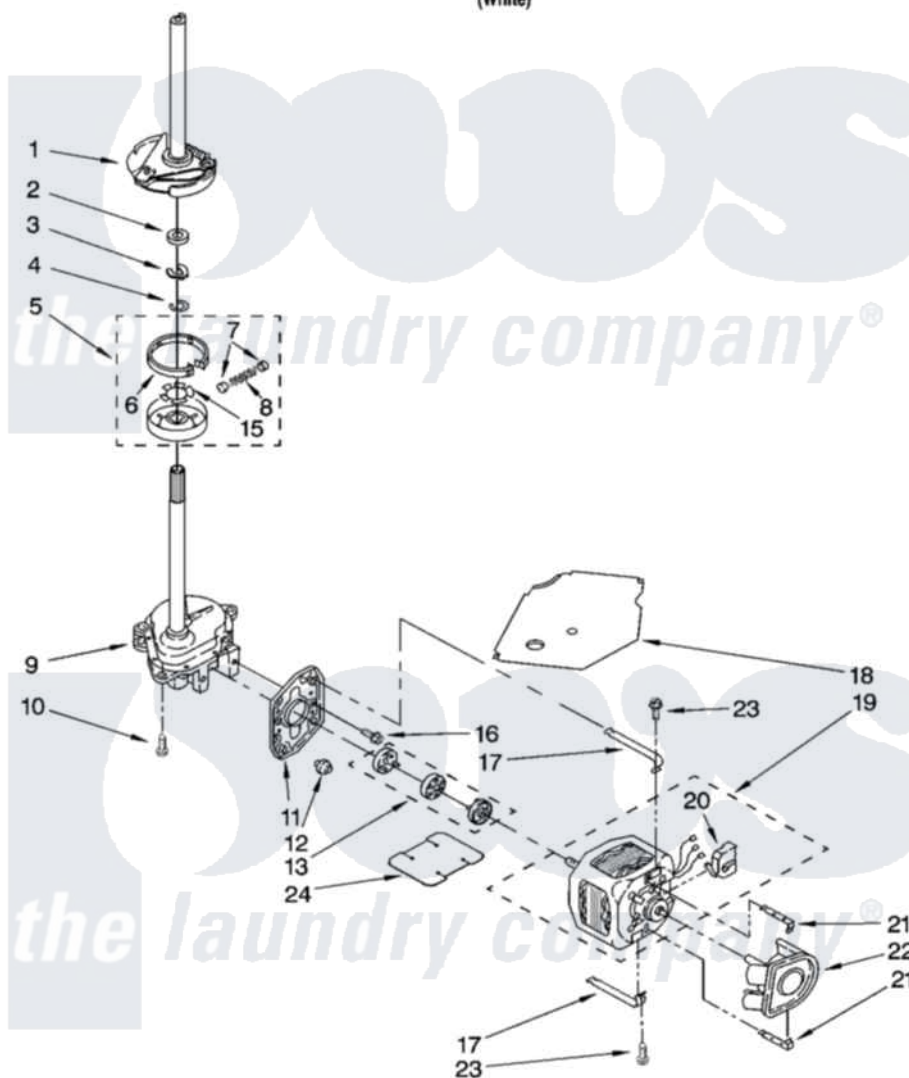

Whirlpool IM45001 05 - BRAKE, CLUTCH, GEARCASE, MOTOR AND PUMP PARTS

BRAKE, CLUTCH, GEARCASE, MOTOR AND PUMP PARTS

For Model: IM45001
(White)

8

8180202

Whirlpool [Residential Whirlpool IM45001 Washer Parts](#) Parts Diagram 05 - BRAKE, CLUTCH, GEARCASE, MOTOR AND PUMP PARTS

[Click on the part number to view part](#)

Item	Original Part Number	Replaced By	Status	Part Description
1	388952	285792		Basketdrive
2	63292			Washer, Spin Tube Thrust
3	62697	W10080230		Ring, Spin Tube Support
4	63283	285353		Ring
5	3951311	285785		Clutch
6	3951308	285790		Lining
7	62646			Cap, Clutch Spring
8	3946792			Spring And Damper Assembly
9	3360630	3360629		Gearcase
10	3357334	3400516		Screw Anti-Rattle
11	62611			Plate, Motor Mount To Gearcase
12	62691			Grommet, Motor
13	285753	285753A		Coupling
15	3355454			Clip, Main Drive

16	3400516		Screw Anti-Rattle
17	3349637	W10086010	Retainer, Motor
18	3362089		Shield, Tub To Motor
19	8528157	661600	Motor, Main Drive
20	3952056		Switch, Main Drive Motor
21	8546127		Retainer, Pump
22	3363394		Pump
23	3387485	273556	Screw, 10-16 X 5/8
24	3946532		Shield, Motor