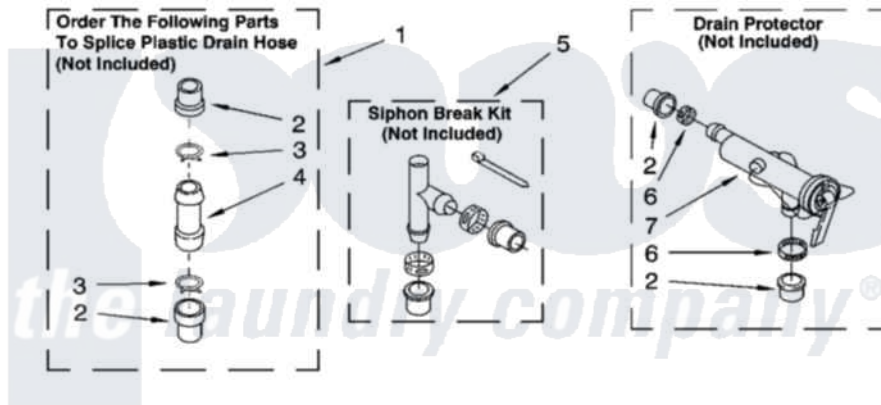

WATER SYSTEM PARTS

For Model: IM45001
(White)

WS400

8160202

13

Whirlpool [Residential Whirlpool IM45001 Washer Parts](#) Parts Diagram 09 - WATER SYSTEM PARTS
Click on the part number to view part

| Item | Original Part Number | Replaced By | Status | Part Description |
|------|------------------------|------------------------|--------|---------------------|
| 1 | 285442 | | | Water System Parts |
| 2 | 285321 | | | Water System Parts |
| 3 | 370447 | 285655 | | Clamp, Hose |
| 4 | 16272 | | | Connector, Straight |
| 5 | 285320 | | | Water System Parts |
| 6 | 65349 | 285655 | | Clamp, Hose |
| 7 | 367031 | | | Water System Parts |