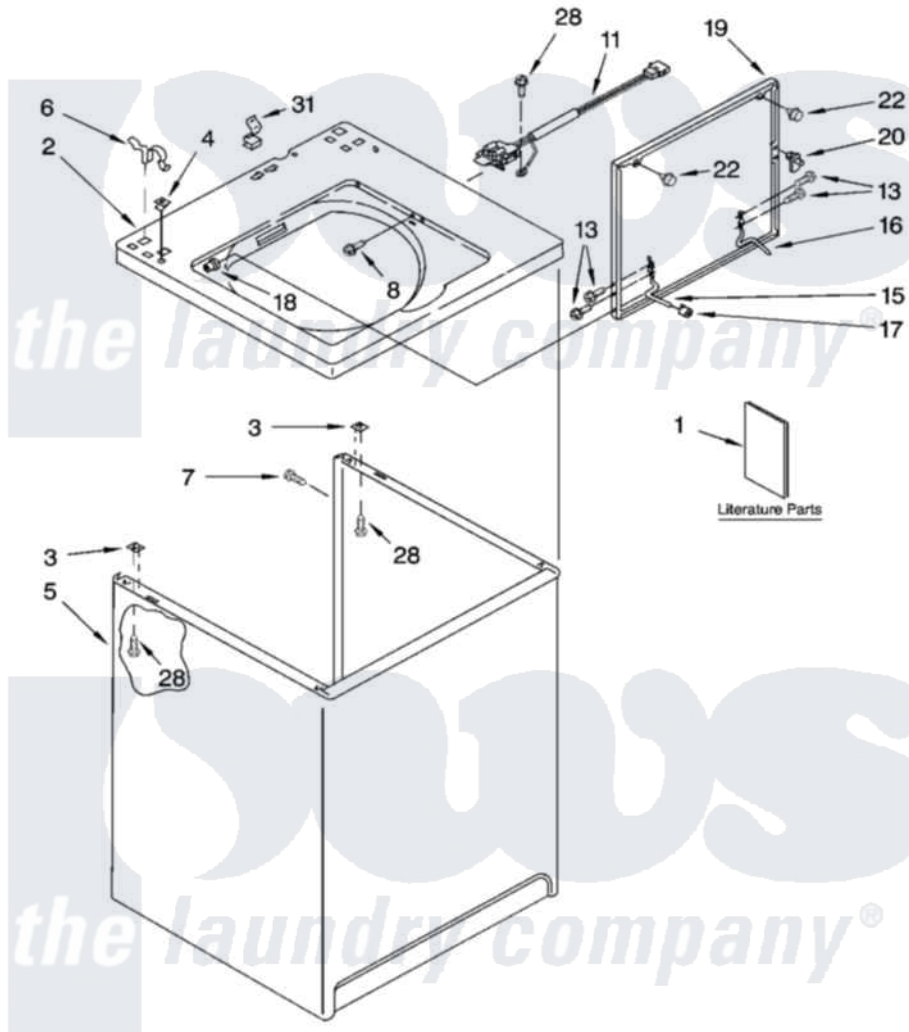

Whirlpool IM46000 01 - TOP AND CABINET PARTS

TOP AND CABINET PARTS

For Model: IM46000
(White)

AUTOMATIC
WASHER

11-03 Litho in U.S.A. (drd)

1

Part No. 8180175

Whirlpool [Residential Whirlpool IM46000 Washer Parts](#) Parts Diagram 01 - TOP AND CABINET PARTS

[Click on the part number to view part](#)

Item	Original Part Number	Replaced By	Status	Part Description
1	LIT3956025		Not Available	Literature Parts (Installation Instructions)
"	LIT3955917		Not Available	Literature Parts (Feature Sheet)
"	LIT3955875		Not Available	Literature Parts (Use & Care Guide)
"	LIT3956908		Not Available	Literature Parts (Energy Guide)
"	LIT8542059		Not Available	Literature Parts (Wiring Diagram)
2	8274315		Not Available	Top (White)
3	62750			Spacer, Cabinet To Top (4)
4	357213			Nut, Push-In
5	63424			Cabinet
6	62780			Clip, Top And Cabinet And Rear Panel
7	3357011	308685		Side Trim)
8	3356311			Screw And Washer, Lid Switch Shield
11	3949237	3949247		Switch-Lid

13	3351355	W10119828	Screw, Lid Hinge Mounting
15	54584		Hinge, Lid
16	91770		Hinge, Lid
17	19119		Bumper, Lid Hinge
18	21258		Bearing, Lid Hinge
19	3361411	W10193874	Lid
20	358684		Strike, Lid Switch
22	9724509		Bumper, Lid
28	3390631		Screw, 10-16 X 3/8
31	90016		Clip, Pressure Switch Hose