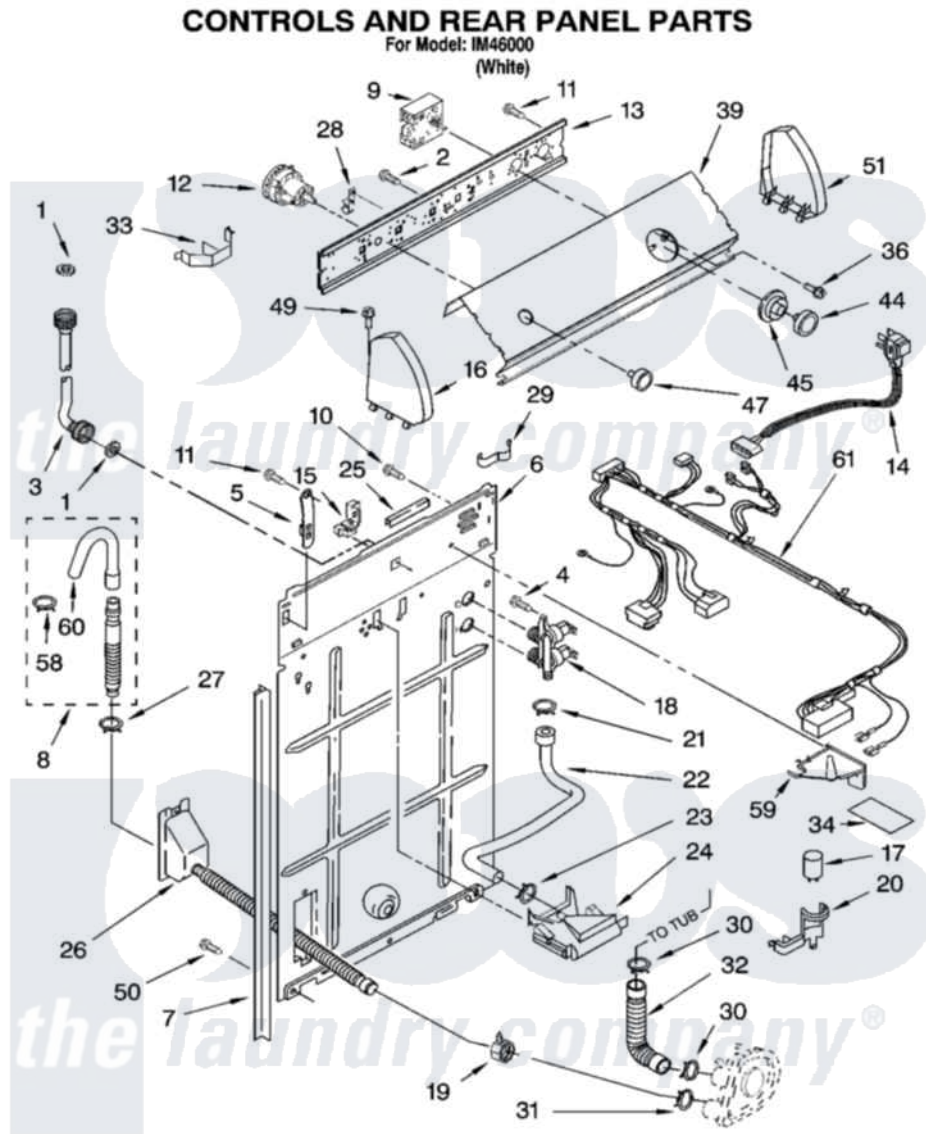

Whirlpool IM46000 02 - CONTROLS AND REAR PANEL PARTS

8180175

3

Whirlpool [Residential Whirlpool IM46000 Washer Parts](#) Parts Diagram 02 - CONTROLS AND REAR PANEL PARTS
Click on the part number to view part

Item	Original Part Number	Replaced By	Status	Part Description
1	3976300	16123		Washer Inlet-Hose Miscellaneous Parts Must be Ordered Separately.
2	3400073			Screw, Ground
3	3949374	89503		Hose-Inlet
"	3949375	89503		Hose-Inlet
4	9740848			Screw, Mixing Valve Mounting
5	8318255	8568314		Strap, Console
6	3357978			Panel, Rear
7	62747			Pad, Rear Panel
8	3951609	285664		Hose
"	661577	285666		Hose
"	3357090	285702		Hose
9	3951166			Timer, Control
10	3351614			Screw, Gearcase Cover Mounting
11	90767			Screw, 8A X 3/8 HeX Washer Head Tapping

12	3366847	W10337780	Switch-WL
13	3948608		Bracket, Control
14	661661	285800	Cord-Power
15	3952821	285777	Relief-Str
16	8274437	279960	Endcap
17	661606	8572717	Capacitor, Motor Start
18	3952164	285805	Valve-Inlet
19	3976395		Restraint, Hose
20	8318201	8318046	Clip, Capacitor
21	8533946	596669	Clamp, Manifold
22	8317974	8317926	Hose, Vacuum Break
23	9724996	596669	Clamp, Manifold
24	387606	3360977	Break-Vac
25	303294	3367669	Protector, Edge
26	8317940	W10358149	Drain Hose Assembly
27	3366912	356138	Clamp, Hose
28	8317975		Restraint, Harness
29	3347812	8528351	Clip
30	3363366	616099	Clamp
31	8317496	285655	Clamp, Hose
32	3951449	285871	Hose
33	8055003		Clip, Harness And Pressure Switch
34	3976286		Shield, Capacitor
36	3400818		Screw, Timer Mounting
39	3954237	Not Available	Panel, Console
44	8271345	3957824	Knob, Timer
45	8271351	3957849	Dial, Timer
47	8271339	3957799	Knob, Control
49	388326		Screw, 8-18 X 1.25
50	62863	3390631	Screw, 10-16 X 3/8
51	8274434	279960	Endcap
58	3366913	3357331	Clamp, Drain
59	8539874		Shield, Suds
60	3357027		Nozzle, Hose Drain
61	3956501		Wiring Harness