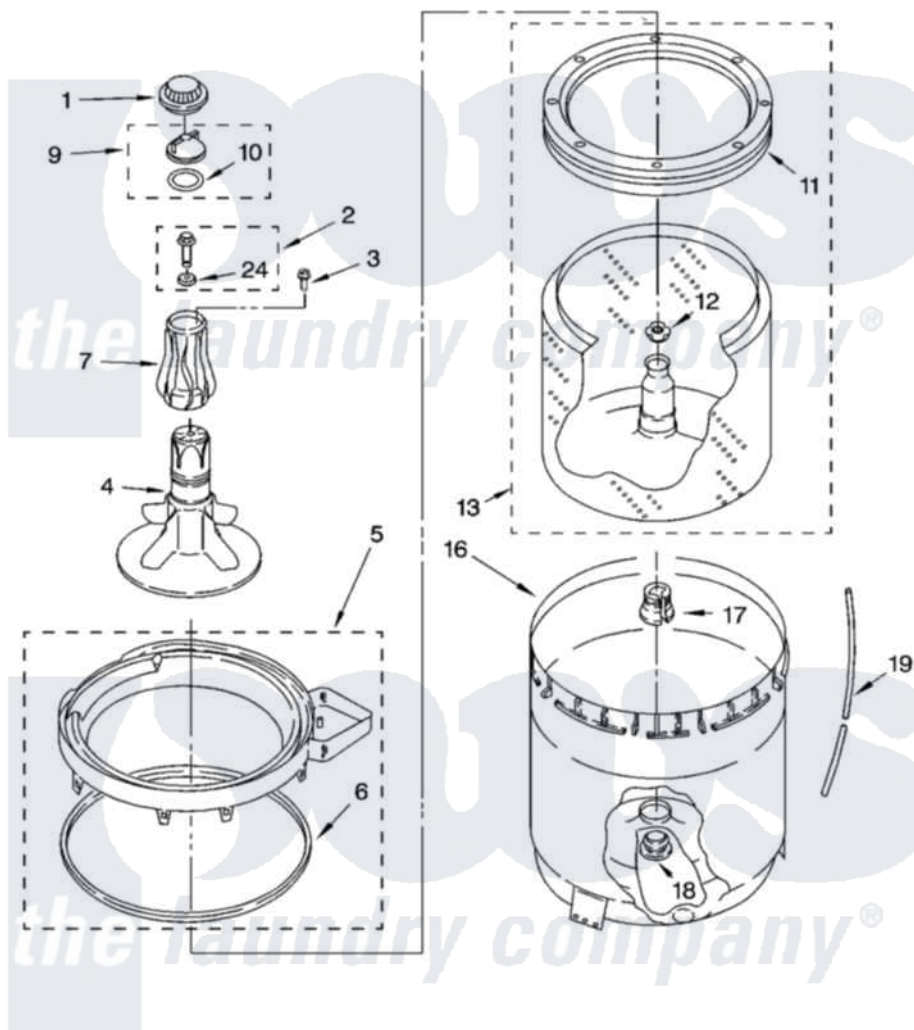

# Whirlpool IM46000 03 - AGITATOR, BASKET AND TUB PARTS

## AGITATOR, BASKET AND TUB PARTS

For Model: IM46000  
(White)

8180175

5

Whirlpool [Residential Whirlpool IM46000 Washer Parts](#) Parts Diagram 03 - AGITATOR, BASKET AND TUB PARTS  
Click on the part number to view part

Item	Original Part Number	Replaced By	Status	Part Description
1	<a href="#">3355758</a>			Cap, Agitator
2	<a href="#">358237</a>			Screw And Washer
3	63027	<a href="#">W10109200</a>		Screw, Baffle Mounting
4	<a href="#">64214</a>			Agitator
5	8528150	<a href="#">W10445870</a>		Ring-Tub
6	<a href="#">3976308</a>			Gasket, Tub Ring
7	<a href="#">64210</a>			Extension, Agitator
9	3354733	<a href="#">W10074580</a>		Cap, Barrier
10	3348855	<a href="#">W10072840</a>		Fabric Softener
11	8519788	<a href="#">387240</a>		Ring, Balance
12	<a href="#">21366</a>			Nut, Spanner
13	8526017	<a href="#">W10389329</a>		Clothes Container, Assembly
16	<a href="#">63849</a>			Strain Relief, Power Cord
17	<a href="#">389140</a>			Tub Block, Basket Drive
18	<a href="#">383727</a>			Gasket, Centerpod
19	3347780	<a href="#">353244</a>		Hose, Pressure Switch