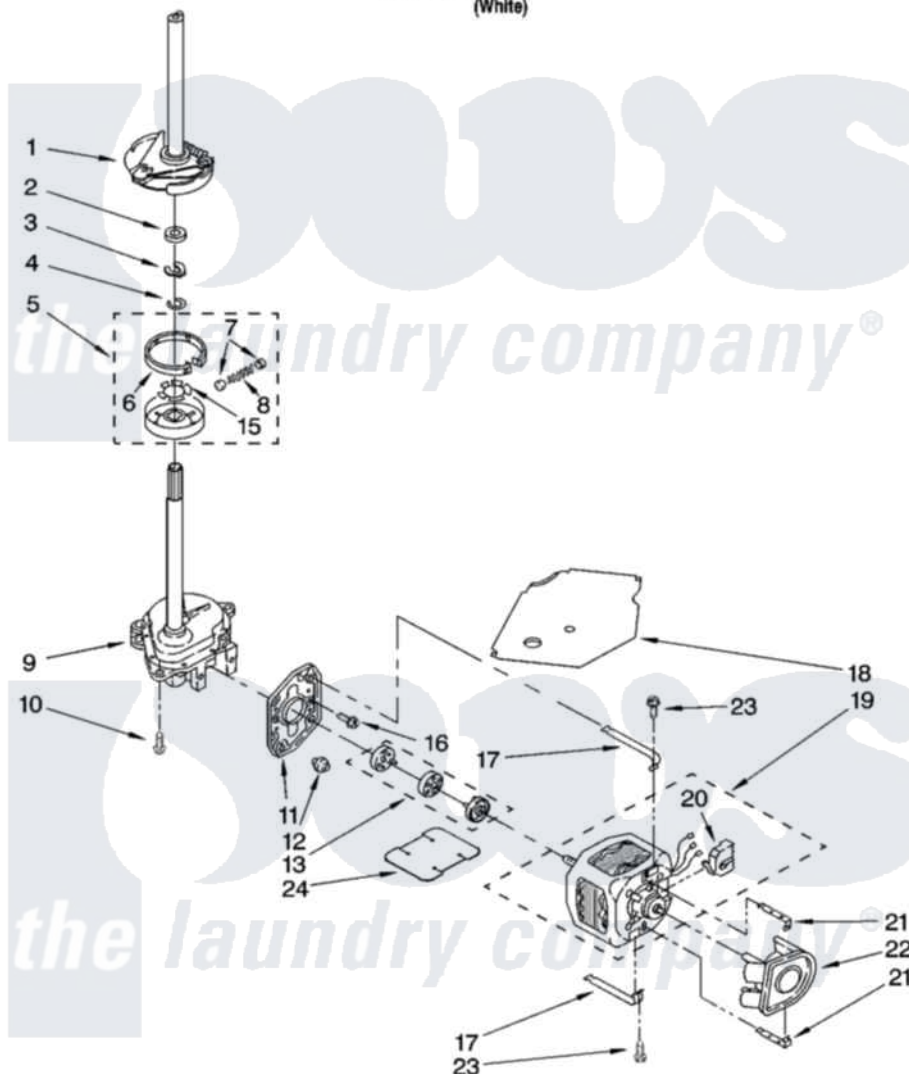

Whirlpool IM46000 04 - BRAKE, CLUTCH, GEARCASE, MOTOR AND PUMP PARTS

BRAKE, CLUTCH, GEARCASE, MOTOR AND PUMP PARTS

For Model: IM46000
(White)

8180175

7

Whirlpool [Residential Whirlpool IM46000 Washer Parts](#) Parts Diagram 04 - BRAKE, CLUTCH, GEARCASE, MOTOR AND PUMP PARTS

[Click on the part number to view part](#)

Item	Original Part Number	Replaced By	Status	Part Description
1	388952	285792		Basketdrive
2	63292			Washer, Spin Tube Thrust
3	62697	W10080230		Ring, Spin Tube Support
4	63283	285353		Ring
5	3951311	285785		Clutch
6	3951308	285790		Lining
7	62646			Cap, Clutch Spring
8	3946792			Spring And Damper Assembly
9	3360630	3360629		Gearcase
10	3357334	3400516		Screw Anti-Rattle
11	62611			Plate, Motor Mount To Gearcase
12	62691			Grommet, Motor
13	285753	285753A		Coupling
15	3355454			Clip, Main Drive

16	3400516		Screw Anti-Rattle
17	3349637	W10086010	Retainer, Motor
18	3362089		Shield, Tub To Motor
19	8528158	661600	Motor, Main Drive
20	3952056		Switch, Main Drive Motor
21	8546127		Retainer, Pump
22	3363394		Pump
23	3387485	273556	Screw, 10-16 X 5/8
24	3946532		Shield, Motor