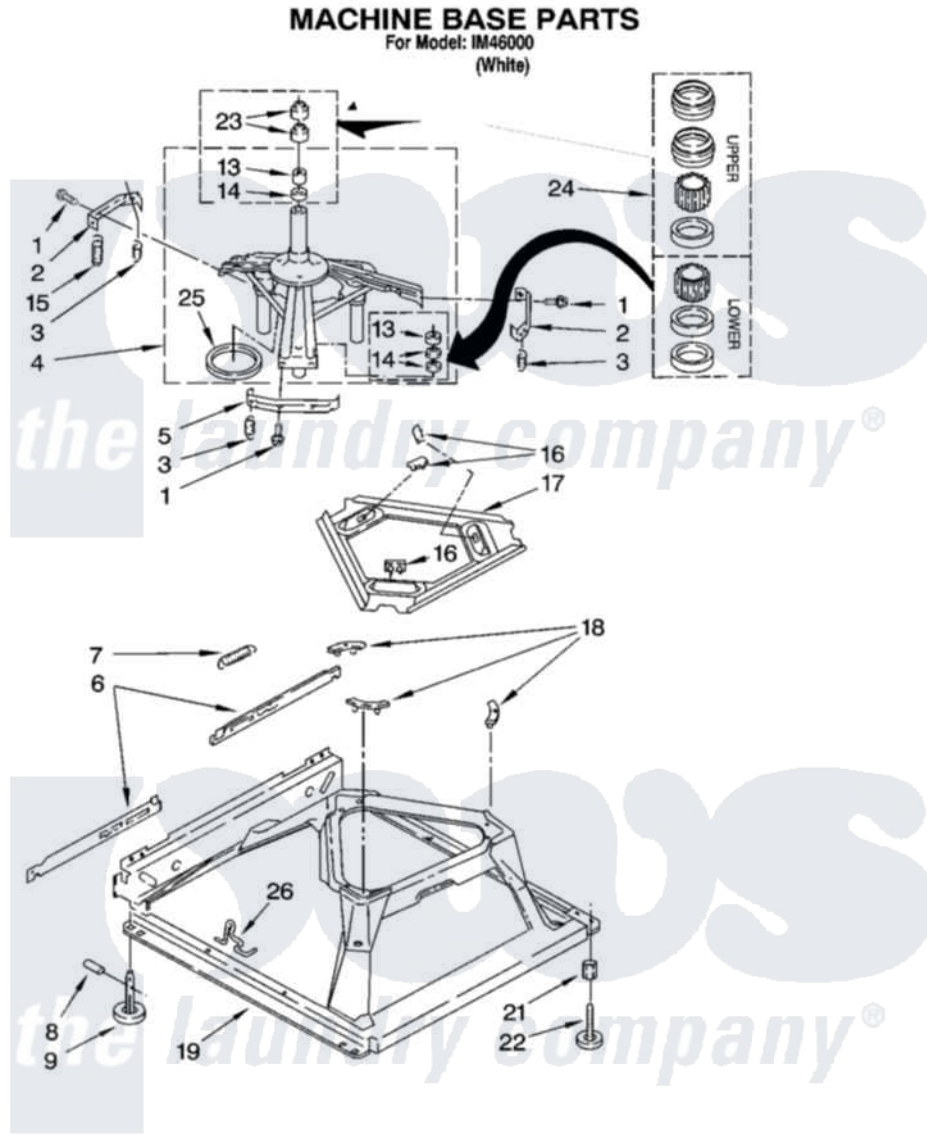

Whirlpool IM46000 05 - MACHINE BASE PARTS

8

8180175

Whirlpool [Residential Whirlpool IM46000 Washer Parts](#) Parts Diagram 05 - MACHINE BASE PARTS
Click on the part number to view part

Item	Original Part Number	Replaced By	Status	Part Description
1	3400076			Screw, Bracket Mounting
2	64067			Bracket, Spring Outer
3	63907			Spring, Suspension
4	3362087	280184		Support
5	64065			Bracket, Spring Outer
6	63466			Link, Leveling Mechanism
7	62597	8316845		Spring
8	62837			Pin, Knurled
9	62596	285244		Feet-Leveling
13	3347047	8546455		Bearing, Centerpost
14	357409	359449		Seal, Agitator Shaft
15	388492	W10250667		Spring, Counterweight
16	62568	285219		Pad
17	3946509			Plate, Suspension
18	3363660	285744		Pad
19	3946512	285771		Base

21	3359452		Nut, Lock
22	389102	W10001130	Foot, Leveling
23	356934	8577376	Seal, Centerpost
24	285203		Centerpost Bearing Kit
25	63134		Ring, Sound Deadening
26	63806	W10145155	Retainer, Suspension Spring