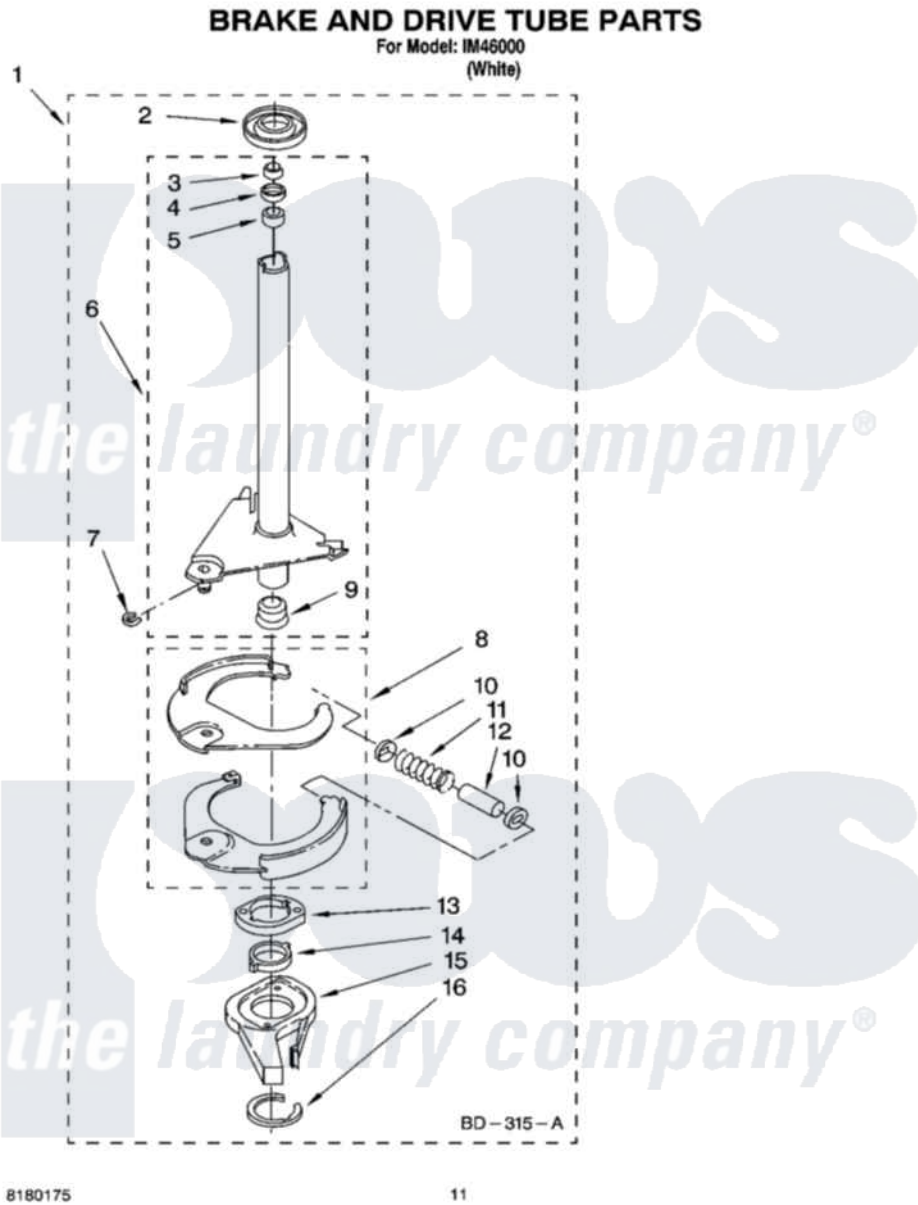

Whirlpool IM46000 07 - BRAKE AND DRIVE TUBE PARTS

8180175

11

Whirlpool [Residential Whirlpool IM46000 Washer Parts](#) Parts Diagram 07 - BRAKE AND DRIVE TUBE PARTS
Click on the part number to view part

Item	Original Part Number	Replaced By	Status	Part Description
1	388952	285792		Basketdrive
2	62658			Ring, Thrust
3	91939			Seal, Shaft
4	356427			Seal, Spin Pinion
5	356937			Spacer, Drive Tube
6	64027	64208		Tube-Spin
7	64035	W10083190		Ring, Retaining
8	64232	285438		Shoe-Brake
9	62703	8546462		"T" Bearing, Spin Tube
10	62648	285658		Sleeve
11	387806		Not Available	Spring, Brake
12	62909	285658		Sleeve
13	63023	8546461		Cam, Brake Release
14	63022			Sleeve, Cam
15	64194	285790		Lining
16	90368	W10083200		Ring, Retaining