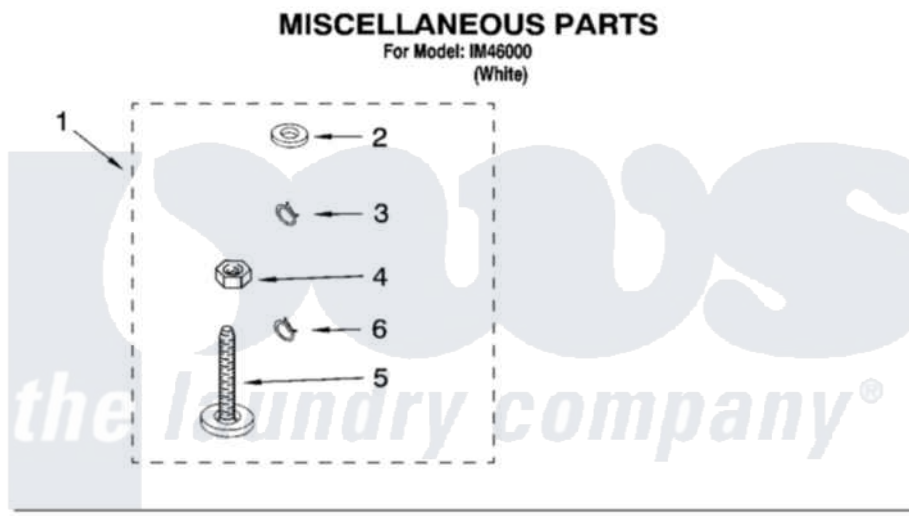

**Whirlpool IM46000 10 - MISCELLANEOUS PARTS, OPTIONAL PARTS  
(NOT INCLUDED)**

Whirlpool [Residential Whirlpool IM46000 Washer Parts](#) Parts Diagram 10 - MISCELLANEOUS PARTS, OPTIONAL PARTS (NOT INCLUDED)

[Click on the part number to view part](#)

Item	Original Part Number	Replaced By	Status	Part Description
1	3976263	<a href="#">285654</a>		Parts-Misc
2	3976300	<a href="#">16123</a>		Washer Inlet-Hose Miscellaneous Parts Must be Ordered Separately.
3	3366912	<a href="#">356138</a>		Clamp, Hose
4	<a href="#">3359452</a>			Nut, Lock
5	389102	<a href="#">W10001130</a>		Foot, Leveling
6	3366913	<a href="#">3357331</a>		Clamp, Drain
	<a href="#">72017</a>			Paint, Touch-Up
"	<a href="#">350938</a>			Paint, Pressurized Spray B
"	<a href="#">350930</a>			Paint, Pressurized Spray B
"	<a href="#">799344</a>			Paint, Touch-Up )
"	BLANK		Not Available	OIL
"	<a href="#">350572</a>			Oil
"	BLANK		Not Available	LUBRICANT