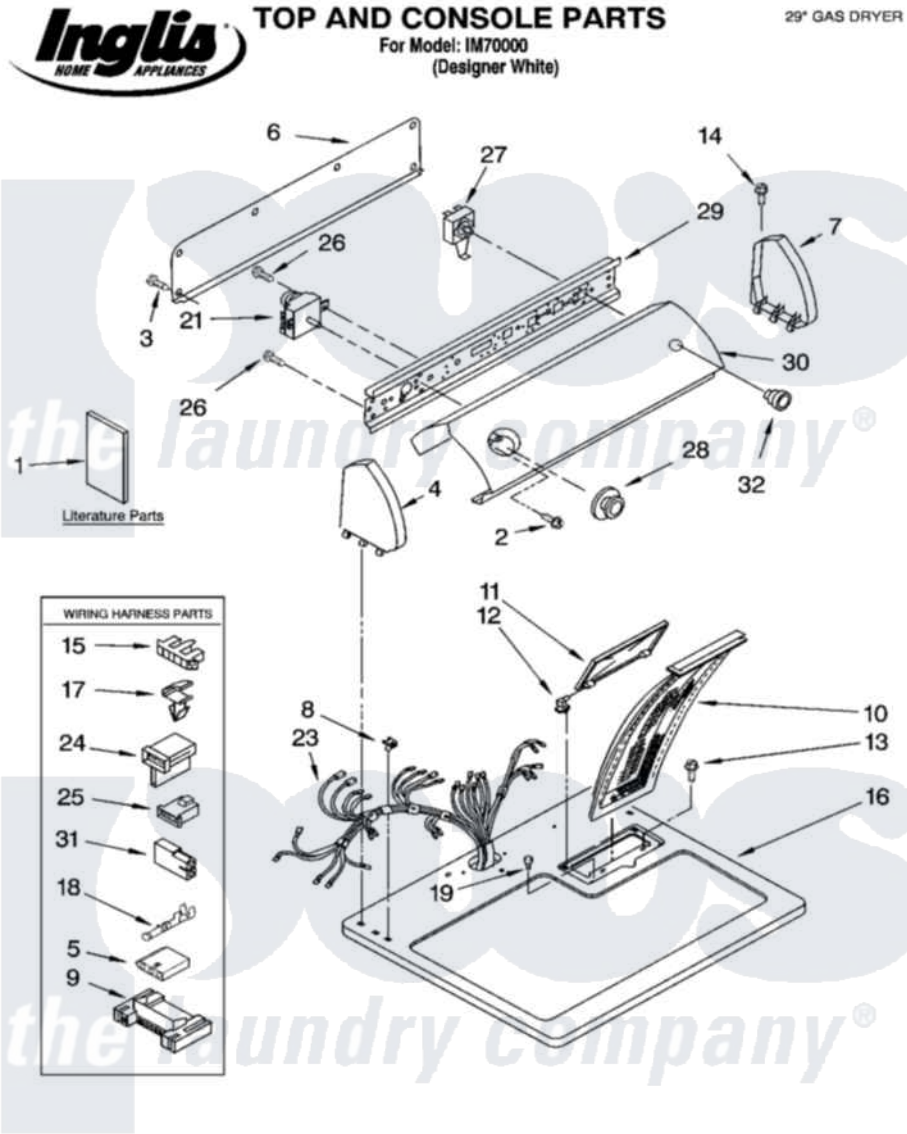

Whirlpool IM70000 01 - TOP AND CONSOLE PARTS

11-03 Litho in U.S.A. (djc)

1

Part No. 8180170

Whirlpool Residential Whirlpool IM70000 Dryer Parts Parts Diagram 01 - TOP AND CONSOLE PARTS

[Click on the part number to view part](#)

Item	Original Part Number	Replaced By	Status	Part Description
1	LIT8546085		Not Available	Literature Parts (Use & Care Guide)
"	LIT8535915		Not Available	Literature Parts (Instructions, Installation)
"	LIT8546086		Not Available	Literature Parts (Sheet, Cycle Feature)
"	LIT8528187		Not Available	Literature Parts (Wiring Diagram)
"	BLANK		Not Available	Following May Be Purchased DO-IT-YOURSELF REPAIR MANUALS
"	LIT677818	677818L		Diy
2	3400859			Screw, Grounding
3	693995			Screw, Hex Head
4	8274437	279960		Endcap
5	3936144			Do-It-Yourself Repair Manuals
6	8274261			Do-It-Yourself Repair Manuals
7	8274434	279960		Endcap
8	357213			Nut, Push-In

9	3395683		Receptacle, Multi-Terminal
10	339392		Screen, Lint
11	8283378		Cover, Lint Screen
12	3978605	W10044470	Hinge, RH
"	3978606		Hinge, Lint Lid
13	688983	487240	Screw, For Mtg. Service Capacitor
14	388326		Screw, 8-18 X 1.25
15	3397269		Connector, Timer
16	8271390	8521918	Top
17	3394427		Clip-Harness
18	94614		Terminal
19	297535	17258	Bumper
21	3976584		Timer Assembly
23	8299875		Harness, Wiring
24	3403499		Connector, 2-Postion
25	3403498		Connector, 3-Position
26	3390646	W10139210	Screw, 8-18 X 5/16
27	3977456		Switch, Push-To-Start
28	8312687	3957754	Timer Knob Assembly
29	8271418		Bracket, Control
30	8532649	Not Available	Panel, Control
31	717252		Receptacle, Terminal
32	8271341	3957804	Knob, Push-To-Start
"	BLANK	Not Available	ACCESSORY PARTS
"	279948	4392065	Kit, Dryer Repair
"	346764		Kit, Hold Down
"	72017		Paint, Touch-Up
"	350930		Paint, Pressurized Spray B
"	350938		Paint, Pressurized Spray B
"	799344		Paint, Touch-Up)