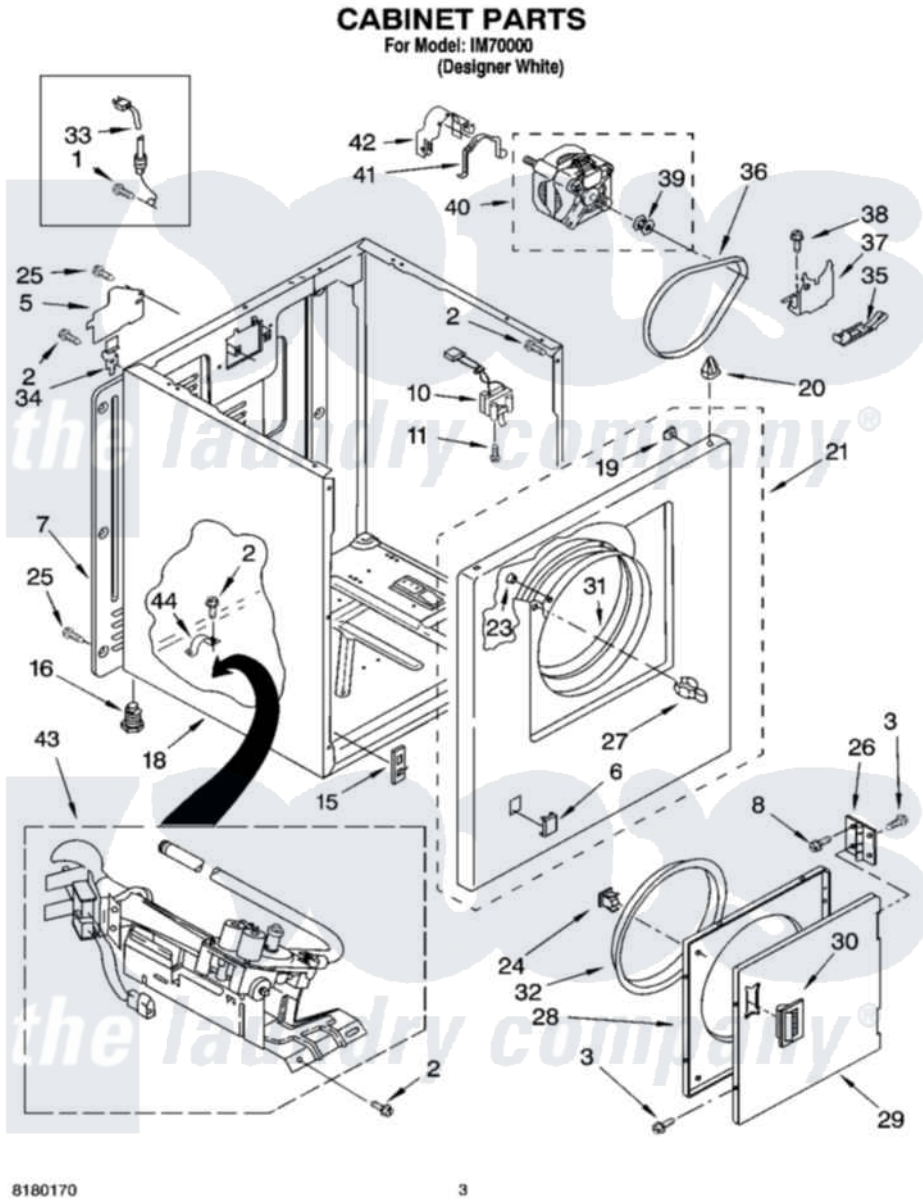

Whirlpool IM70000 02 - CABINET PARTS

Whirlpool [Residential Whirlpool IM70000 Dryer Parts](#) Parts Diagram 02 - CABINET PARTS
Click on the part number to view part

Item	Original Part Number	Replaced By	Status	Part Description
1	697776	4331106		Screw, No.10-32 X 7/16
2	343641	681414		Screw, 10AB X 1/2
3	694091			Trim, Side Right Hand
5	3396795			Cover, Terminal Block
6	3394975			Plug, Front Panel
7	3396807	280040		Panel-Rear
8	342055	488627		Screw
10	3406102			Door Switch Assembly
11	697773	3395530		Screw
15	3394083			Clip, Front Panel
16	3392100	49621		Feet-Leveling
"	279810			Foot-Optional
18	8530603	8533643		Cabinet
19	98234			Clip, U-Bend
20	690363	18776		Lock, Front Top
21	3394895	280022		Panel

23	685203	279220	Clip
24	3389441		Door Catch Assembly
25	693995		Screw, Hex Head
26	348023		Hinge And Pin Assembly
27	696144	279570	Latch
28	695656	280077	Door
29	348205		Door, Front
30	686711		Handle, Door
31	8066123	279264	Air Channel Box
32	3390734		Seal, Door
33	344020	3401402	Cord, Power
34	238088	8066217	Hinge, Top
35	3394332	691366	Idler And Pulley Assembly
36	8066065	341241	Belt
37	348780		Base, Motor
38	3400500		Bolt, 3405245 5/16-18 X 3/4
39	3394341	W10299847	Pulley-Motor
40	8538262	279827	Motor-Drve
41	660658		Clamp, Motor Mounting 343481 685441
42	3404162		Clamp, Motor
43	8318272	W10465748	Burner-Gas
44	341029		Clamp, Pipe Door Spring