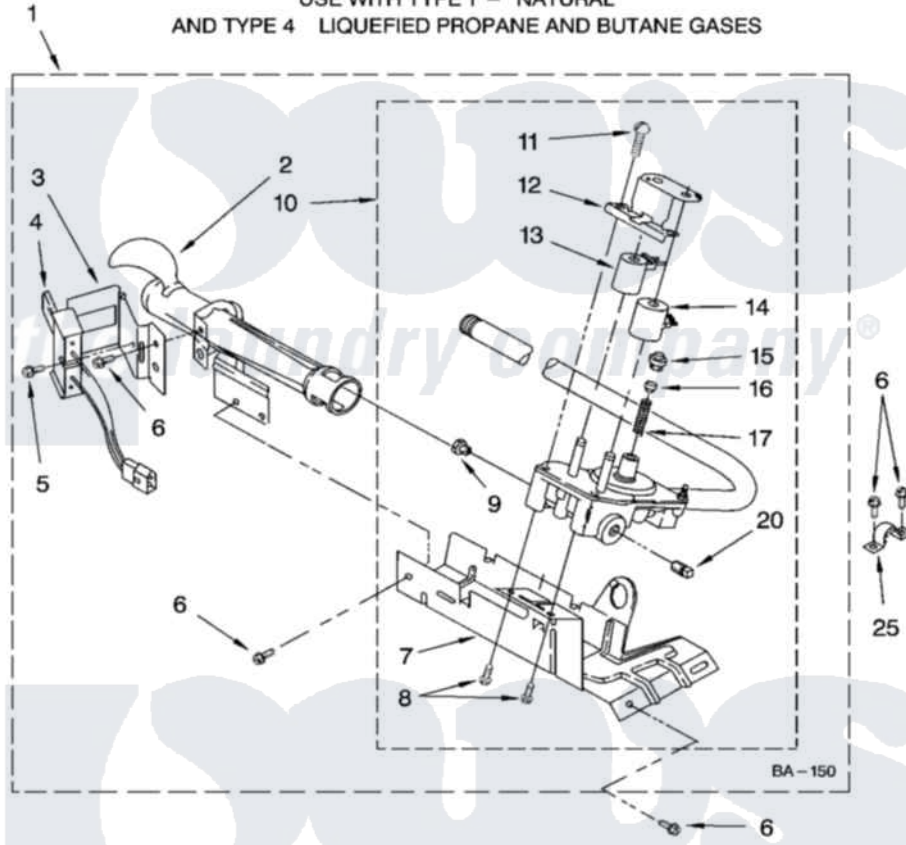

Whirlpool IM70000 03 - 8318272 BURNER ASSEMBLY

8318272 BURNER ASSEMBLY

For Model: IM70000
(Designer White)

USE WITH TYPE 1 - NATURAL
AND TYPE 4 LIQUEFIED PROPANE AND BUTANE GASES

8180170

5

Whirlpool [Residential Whirlpool IM70000 Dryer Parts](#) Parts Diagram 03 - 8318272 BURNER ASSEMBLY
Click on the part number to view part

Item	Original Part Number	Replaced By	Status	Part Description
1	8318272	W10465748		Burner-Gas
2	688617	693140		Burner
3	694298			Bracket, Ignitor
4	686590	279311		Ignitor
5	3393909			Screw, 8-32 X 7/8
6	343641	681414		Screw, 10AB X 1/2
7	693986			Base, Burner
8	3387057			Screw, 10-16 X 1/2 Orifice, Burner
9	234826			Orifice, Burner Type 1
"	229742			Orifice, Burner
"	234868			Orifice, Burner
10	8318277	W10337269		Valve-Gas
11	694421			Screw, Bracket Mounting
12	694538			Bracket, Shunt
13	694540			Coil, 60 Hz
14	694539			Coil, 60 Hz

15	694424		Leak, Limiter
16	694423		Screw, Regulator Adjustment
17	694422		Spring, Regulator
20	239822	W10295523	Plug, Pipe
25	341029		Clamp, Pipe Door Spring
"	BLANK	Not Available	Following Parts Not Illustrated
"	694572	49572A	Conversion Kit To Type L.p.g.f