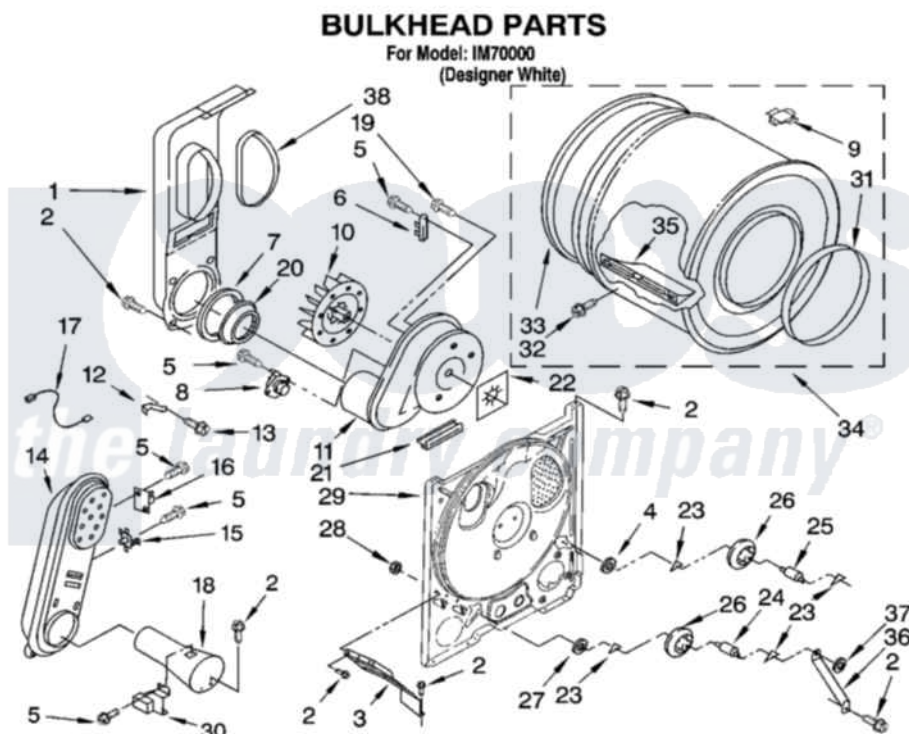

Whirlpool IM70000 04 - BULKHEAD PARTS

8180170

7

Whirlpool Residential Whirlpool IM70000 Dryer Parts Parts Diagram 04 - BULKHEAD PARTS

[Click on the part number to view part](#)

Item	Original Part Number	Replaced By	Status	Part Description
1	694283	279505		Chute
2	343641	681414		Screw, 10AB X 1/2
3	3406022			Bracket, Bulkhead
4	3388703			Washer, Support
5	90767			Screw, 8A X 3/8 HeX Washer Head Tapping
6	3392519			Thermal Limiter
7	347139			Seal, Lint Chute
8	660039	694674		Thermistor-Fix
9	8066086			Plug, Drum Hole
10	694089			Wheel, Blower
11	3405016	8577230		Housing, Blower
12	3398161			CLIP
13	489463			Screw, 8-18 X 1/16
14	8530285	279980		Box
15	3403140			Thermostat, High-Limit 205F
16	280010			Kit, Thermal Cut-Off

17	3401707		Jumper, Tco-High Limit
18	8066048		Funnel, Burner
19	3390647	488729	Screw
20	696302		Shield, Exhaust
21	3392247	686889	Pad
22	3394196		Seal, Blower Shaft
23	690997		Washer, Thrust
24	3399506	W10359270	Shaft, Drum Roller Threads
25	3399507	W10359269	Shaft, Drum Roller Threads
26	3397588	349241T	Support
27	348197		Washer, Support
28	3359452		Nut, Lock
29	8529955	279793	Bulkhead
30	338906		Radiant, Sensor
31	3394508		Ring, Bearing
32	97787	W10109200	Screw, Baffle Mounting
33	8066085	239087	Seal
34	3396775		Drum Assembly
35	342847		Baffle, Drum
36	3976435		Bracket, Support
37	90296		Nut, Push On
38	339956		Seal, Air Duct To Bulkhead