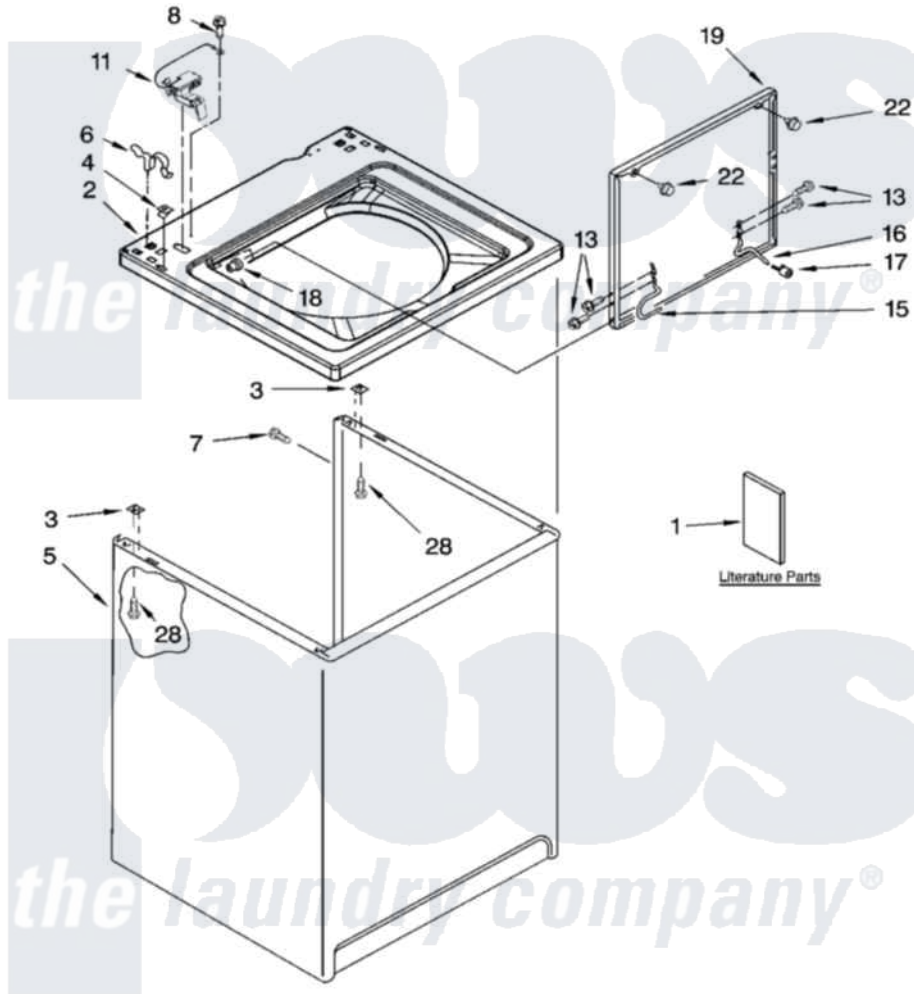

# Whirlpool IP41000 01 - TOP AND CABINET PARTS

## TOP AND CABINET PARTS

For Model: IP41000  
(White)

AUTOMATIC  
WASHER

7-04 Litho in U.S.A. (drd)

1

Part No. 8180485

Whirlpool [Residential Whirlpool IP41000 Washer Parts](#) Parts Diagram 01 - TOP AND CABINET PARTS

[Click on the part number to view part](#)

Item	Original Part Number	Replaced By	Status	Part Description
1	3956025		Not Available	Installation Instructions
"	3955923		Not Available	Feature Sheet
"	3955877		Not Available	Use & Care Guide
"	8541941		Not Available	Wiring Diagram
"	3955536		Not Available	Energy Guide
2	<a href="#">8318068</a>			Top
3	62750			Spacer, Cabinet To Top (4)
4	<a href="#">357213</a>			Nut, Push-In
5	<a href="#">63424</a>			Cabinet
6	<a href="#">62780</a>			Clip, Top And Cabinet And Rear Panel
7	3357011	<a href="#">308685</a>		Side Trim )
8	<a href="#">3351614</a>			Screw, Gearcase Cover Mounting
11	<a href="#">8318084</a>			Switch, Lid
13	3351355	<a href="#">W10119828</a>		Screw, Lid Hinge Mounting
15	<a href="#">8318088</a>			Hinge, Lid

16	<a href="#">54583</a>		Hinge, Lid
17	<a href="#">19119</a>		Bumper, Lid Hinge
18	<a href="#">21258</a>		Bearing, Lid Hinge
19	8542383	<a href="#">W1019385Z</a>	Lid
22	<a href="#">9724509</a>		Bumper, Lid
28	<a href="#">3390631</a>		Screw, 10-16 X 3/8