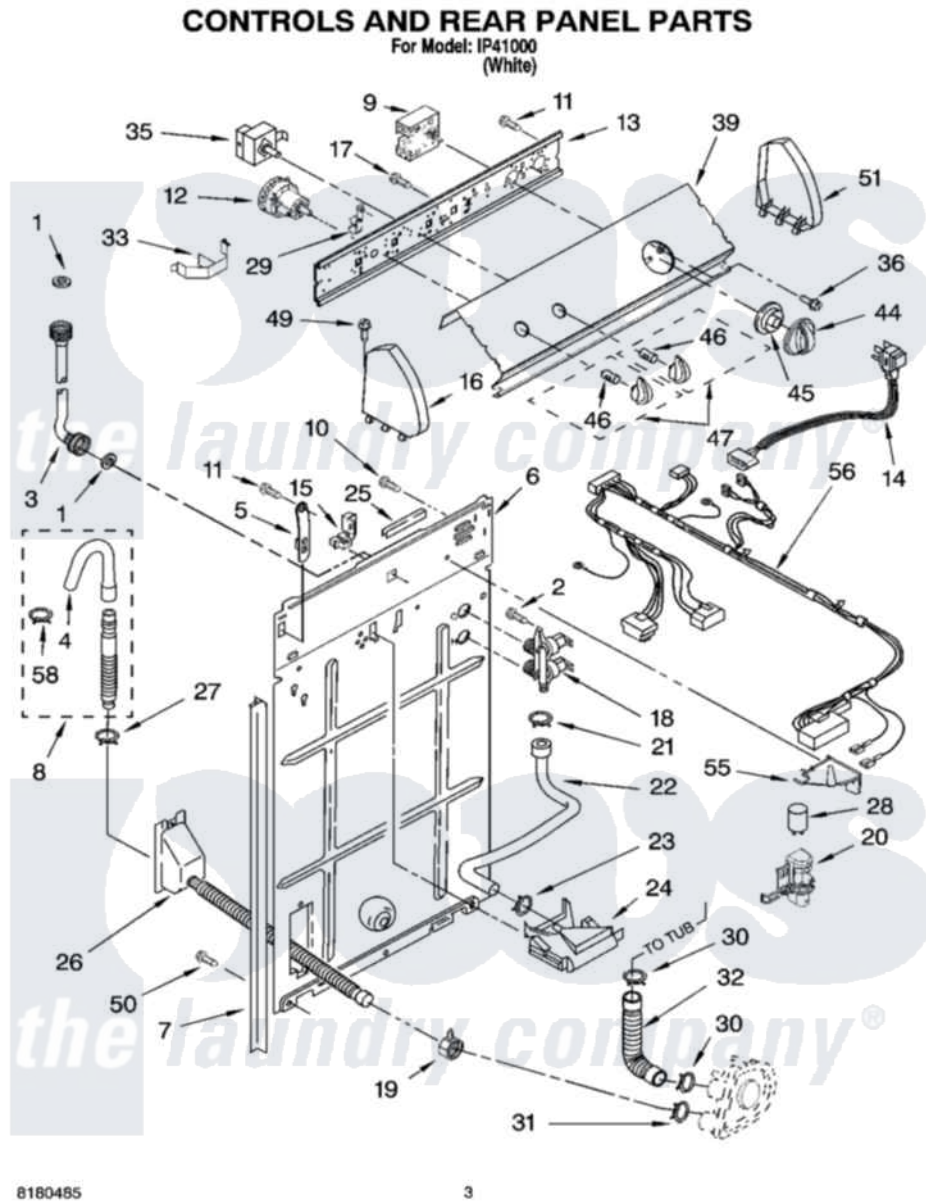

# Whirlpool IP41000 02 - CONTROLS AND REAR PANEL PARTS

8180485

3

Whirlpool [Residential Whirlpool IP41000 Washer Parts](#) Parts Diagram 02 - CONTROLS AND REAR PANEL PARTS  
Click on the part number to view part

Item	Original Part Number	Replaced By	Status	Part Description
1	3976300	<a href="#">16123</a>		Washer Inlet-Hose Miscellaneous Parts Must be Ordered Separately.
2	<a href="#">9740848</a>			Screw, Mixing Valve Mounting
3	3949374	<a href="#">89503</a>		Hose-Inlet
"	3949375	<a href="#">89503</a>		Hose-Inlet
4	<a href="#">3357027</a>			Nozzle, Hose Drain
5	8318255	<a href="#">8568314</a>		Strap, Console
6	<a href="#">3357978</a>			Panel, Rear
7	<a href="#">62747</a>			Pad, Rear Panel
8	3951609	<a href="#">285664</a>		Hose
"	661577	<a href="#">285666</a>		Hose
"	3357090	<a href="#">285702</a>		Hose
9	<a href="#">8541939</a>			Timer, Control
10	<a href="#">3351614</a>			Screw, Gearcase Cover Mounting
11	<a href="#">90767</a>			Screw, 8A X 3/8 HeX Washer Head Tapping