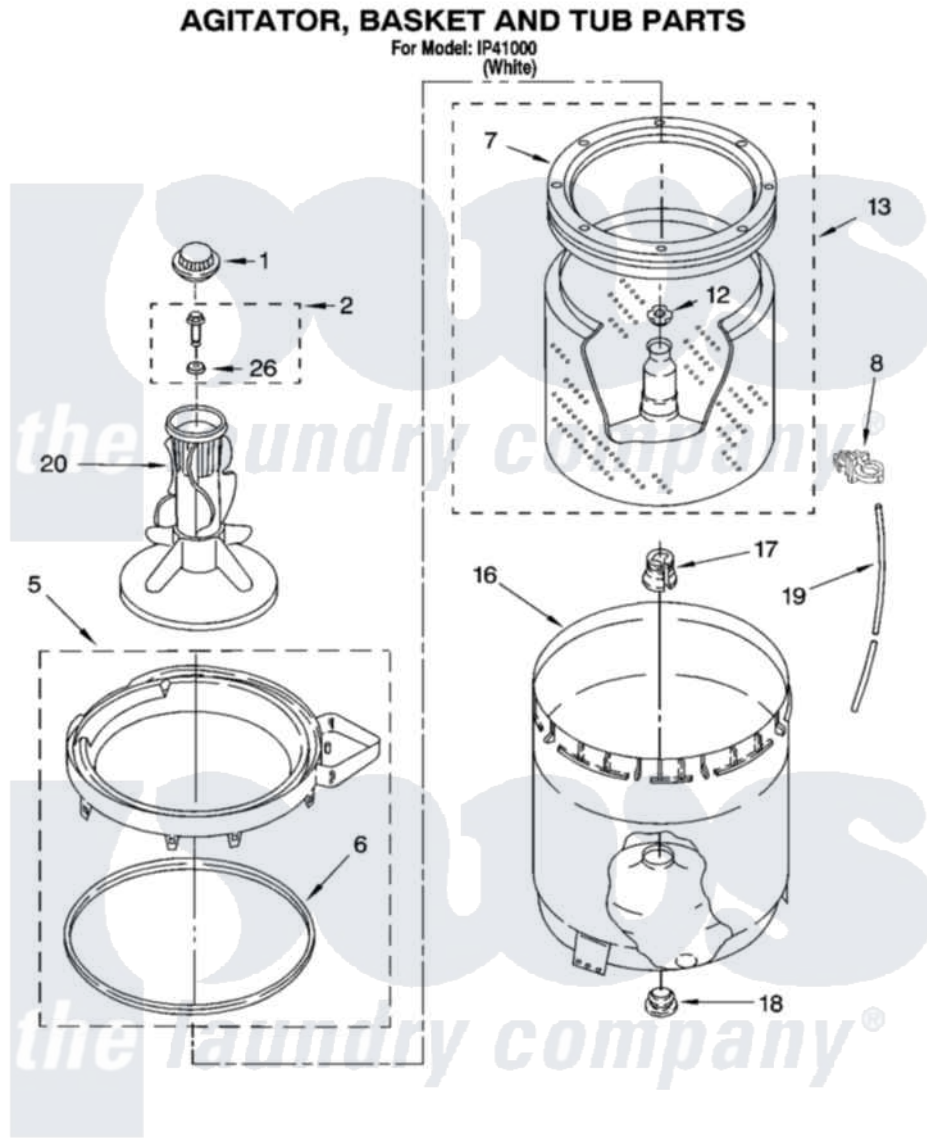

Whirlpool IP41000 03 - AGITATOR, BASKET AND TUB PARTS

8180485

5

Whirlpool [Residential Whirlpool IP41000 Washer Parts](#) Parts Diagram 03 - AGITATOR, BASKET AND TUB PARTS
Click on the part number to view part

Item	Original Part Number	Replaced By	Status	Part Description
1	3355758			Cap, Agitator
2	358237			Screw And Washer
5	8528150	W10445870		Ring-Tub
6	3976308			Gasket, Tub Ring
7	8519788	387240		Ring, Balance
8	2219077			Clip, Pressure Switch Hose
12	21366			Nut, Spanner
13	8526016	W10389328		Clothes Container, Assembly
16	63849			Strain Relief, Power Cord
17	389140			Tub Block, Basket Drive
18	383727			Gasket, Centerpod
19	3347780	353244		Hose, Pressure Switch
20	63235			Agitator Assembly
26	3949550			Washer