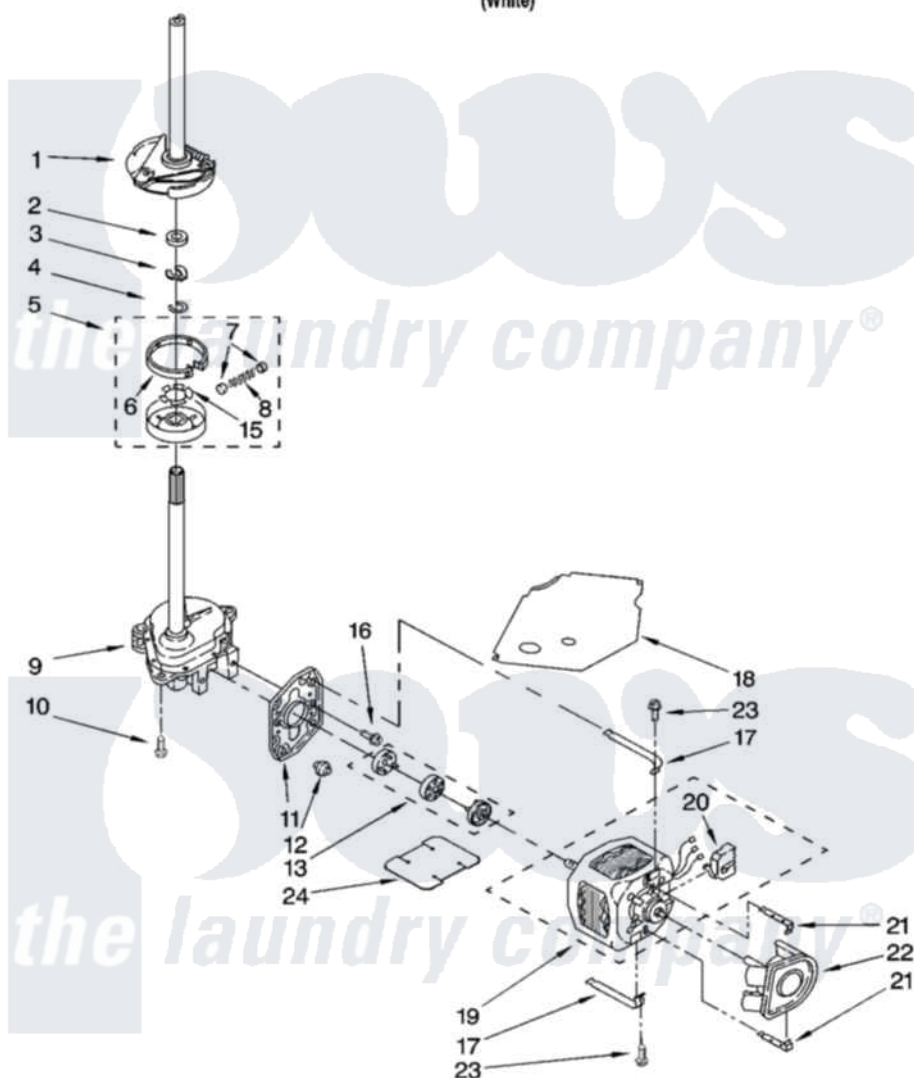

# Whirlpool IP41000 04 - BRAKE, CLUTCH, GEARCASE, MOTOR AND PUMP PARTS

## BRAKE, CLUTCH, GEARCASE, MOTOR AND PUMP PARTS

For Model: IP41000  
(White)

8180485

7

### Whirlpool Residential Whirlpool IP41000 Washer Parts Parts Diagram 04 - BRAKE, CLUTCH, GEARCASE, MOTOR AND PUMP PARTS

[Click on the part number to view part](#)

Item	Original Part Number	Replaced By	Status	Part Description
1	388952	<a href="#">285792</a>		Basktdrive
2	<a href="#">63292</a>			Washer, Spin Tube Thrust
3	62697	<a href="#">W10080230</a>		Ring, Spin Tube Support
4	63283	<a href="#">285353</a>		Ring
5	3951311	<a href="#">285785</a>		Clutch
6	3951308	<a href="#">285790</a>		Lining
7	<a href="#">62646</a>			Cap, Clutch Spring
8	<a href="#">3946792</a>			Spring And Damper Assembly
9	3360630	<a href="#">3360629</a>		Gearcase
10	3357334	<a href="#">3400516</a>		Screw Anti-Rattle
11	<a href="#">62611</a>			Plate, Motor Mount To Gearcase
12	<a href="#">62691</a>			Grommet, Motor
13	285753	<a href="#">285753A</a>		Coupling
15	<a href="#">3355454</a>			Clip, Main Drive

16	<a href="#">3400516</a>		Screw Anti-Rattle
17	3349637	<a href="#">W10086010</a>	Retainer, Motor
18	<a href="#">3362089</a>		Shield, Tub To Motor
19	8528158	<a href="#">661600</a>	Motor, Main Drive
20	<a href="#">3952056</a>		Switch, Main Drive Motor
21	<a href="#">8546127</a>		Retainer, Pump
22	<a href="#">3363394</a>		Pump
23	3387485	<a href="#">273556</a>	Screw, 10-16 X 5/8
24	<a href="#">3946532</a>		Shield, Motor