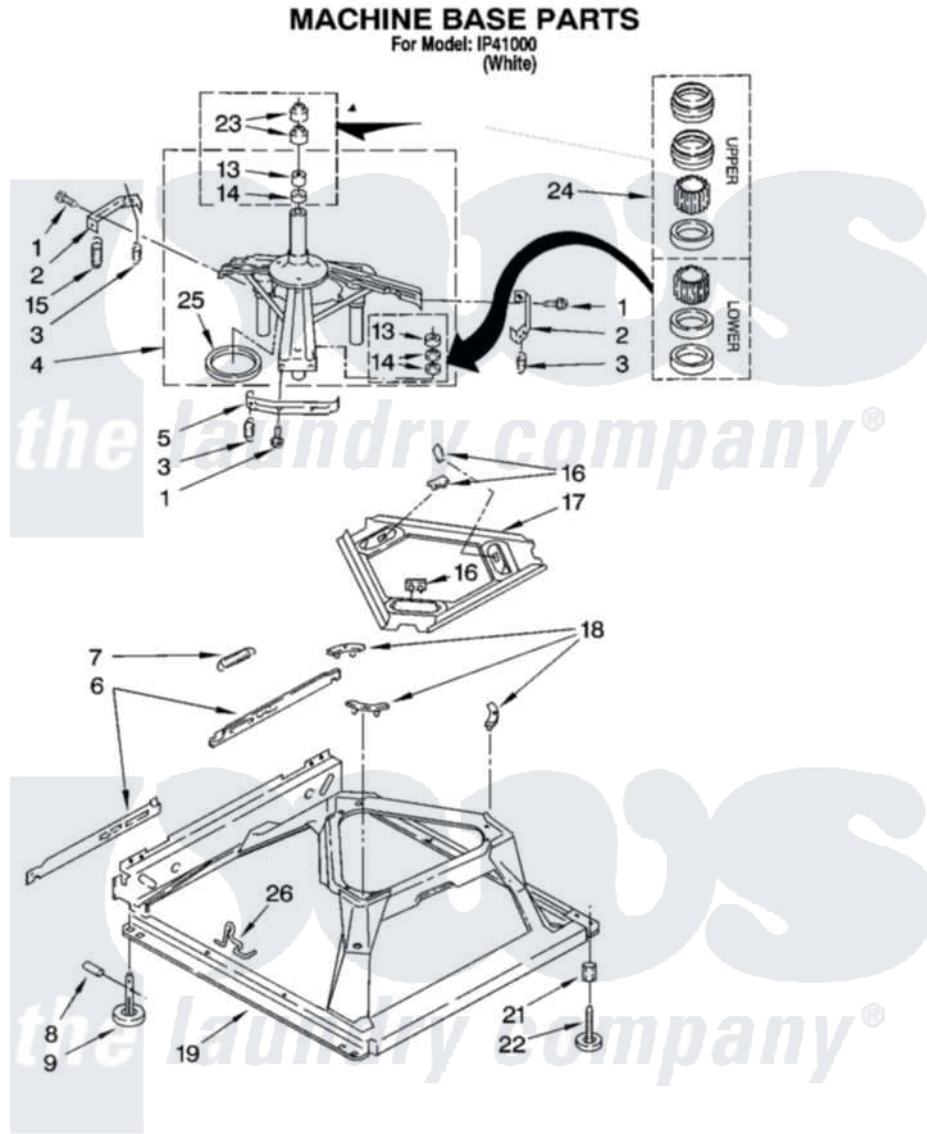

Whirlpool IP41000 05 - MACHINE BASE PARTS

8

8180485

Whirlpool [Residential Whirlpool IP41000 Washer Parts](#) Parts Diagram 05 - MACHINE BASE PARTS
Click on the part number to view part

Item	Original Part Number	Replaced By	Status	Part Description
1	3400076			Screw, Bracket Mounting
2	64067			Bracket, Spring Outer
3	63907			Spring, Suspension
4	3362087	280184		Support
5	64065			Bracket, Spring Outer
6	63466			Link, Leveling Mechanism
7	62597	8316845		Spring
8	62837			Pin, Knurled
9	62596	285244		Feet-Leveling
13	3347047	8546455		Bearing, Centerpost
14	357409	359449		Seal, Agitator Shaft
15	388492	W10250667		Spring, Counterweight
16	62568	285219		Pad
17	3946509			Plate, Suspension
18	3363660	285744		Pad
19	3946512	285771		Base

21	3359452		Nut, Lock
22	389102	W10001130	Foot, Leveling
23	356934	8577376	Seal, Centerpost
24	285203		Centerpost Bearing Kit
25	63134		Ring, Sound Deadening
26	63806	W10145155	Retainer, Suspension Spring